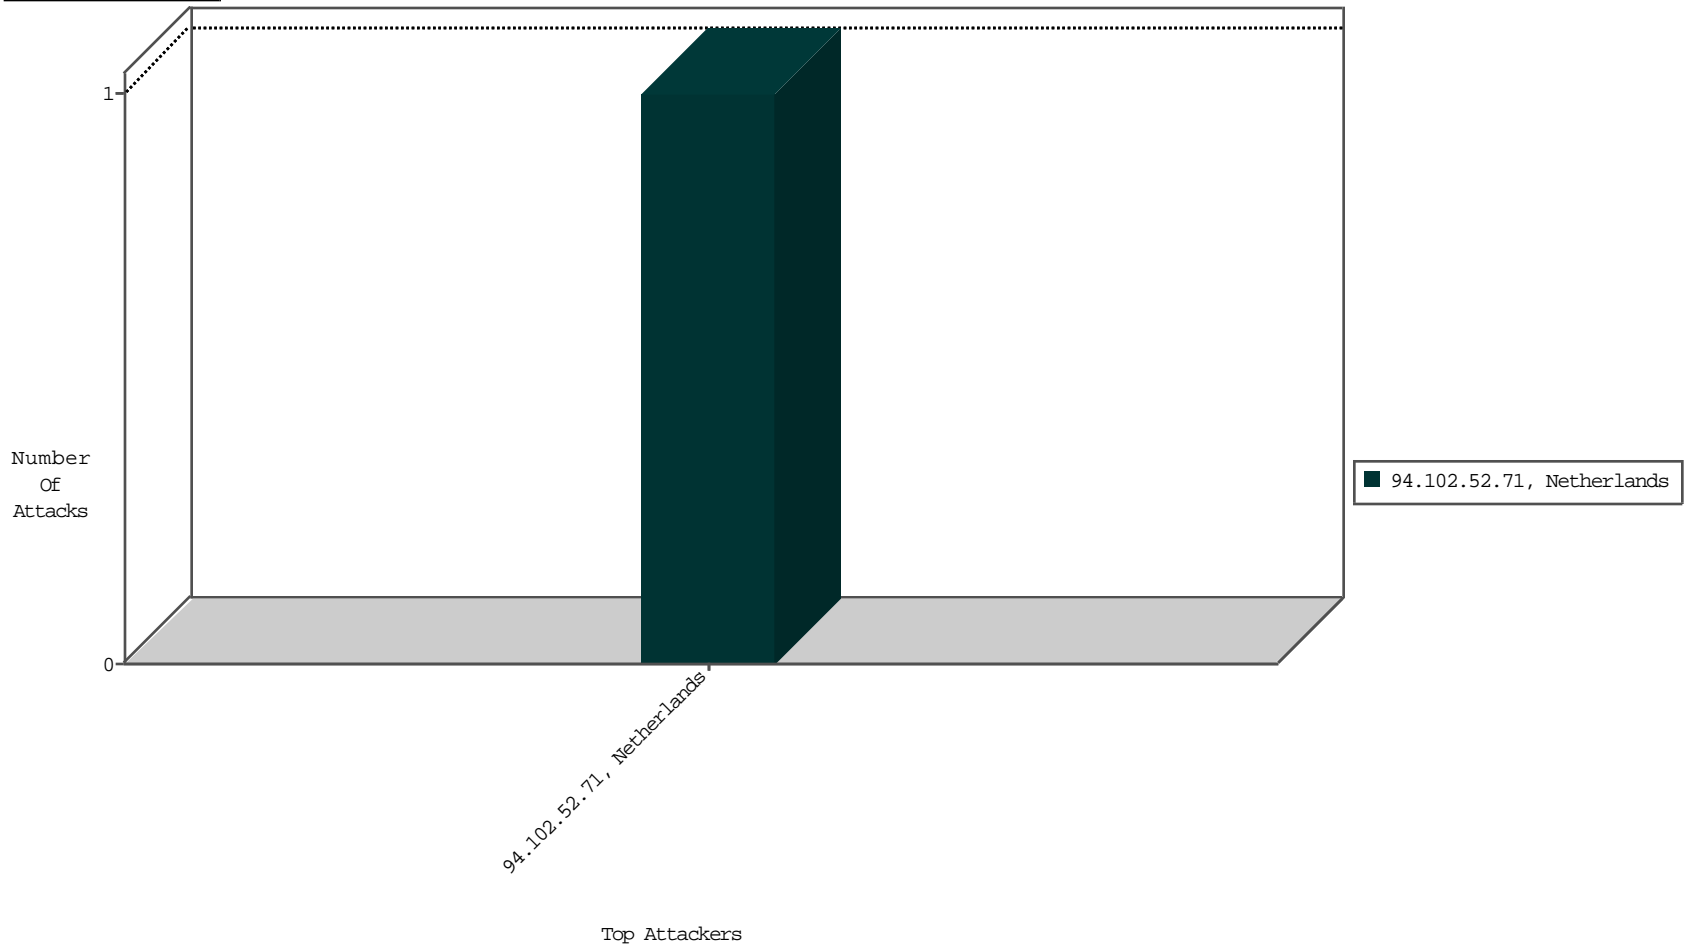

Focused IP Under Attack Daily Report

Top Targets

Top Attackers

Top Attackers In DDoS-Defence

Attacker Address	Attacker Geo	Target Address	Site	Signature	Device Action	DP_location.Location	Count
------------------	--------------	----------------	------	-----------	---------------	----------------------	-------