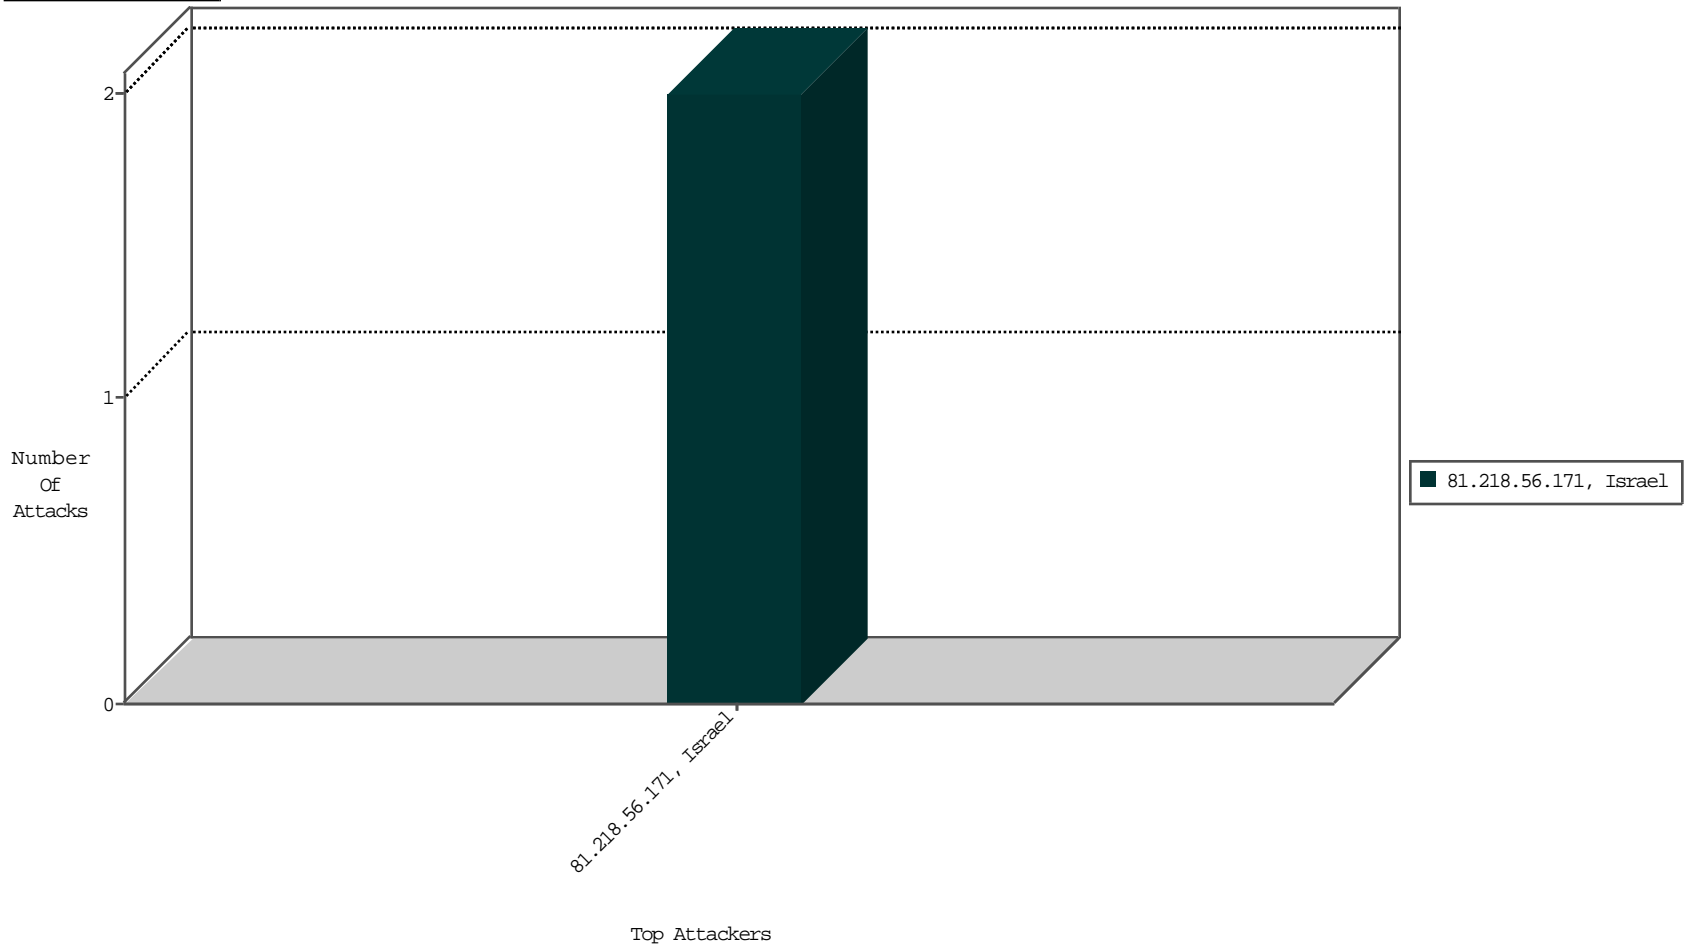

Focused IP Under Attack Daily Report

Top Targets

Top Attackers

Top Attackers In DDoS-Defence

Attacker Address	Attacker Geo	Target Address	Site	Signature	Device Action	DP_location.Location	Count
------------------	--------------	----------------	------	-----------	---------------	----------------------	-------