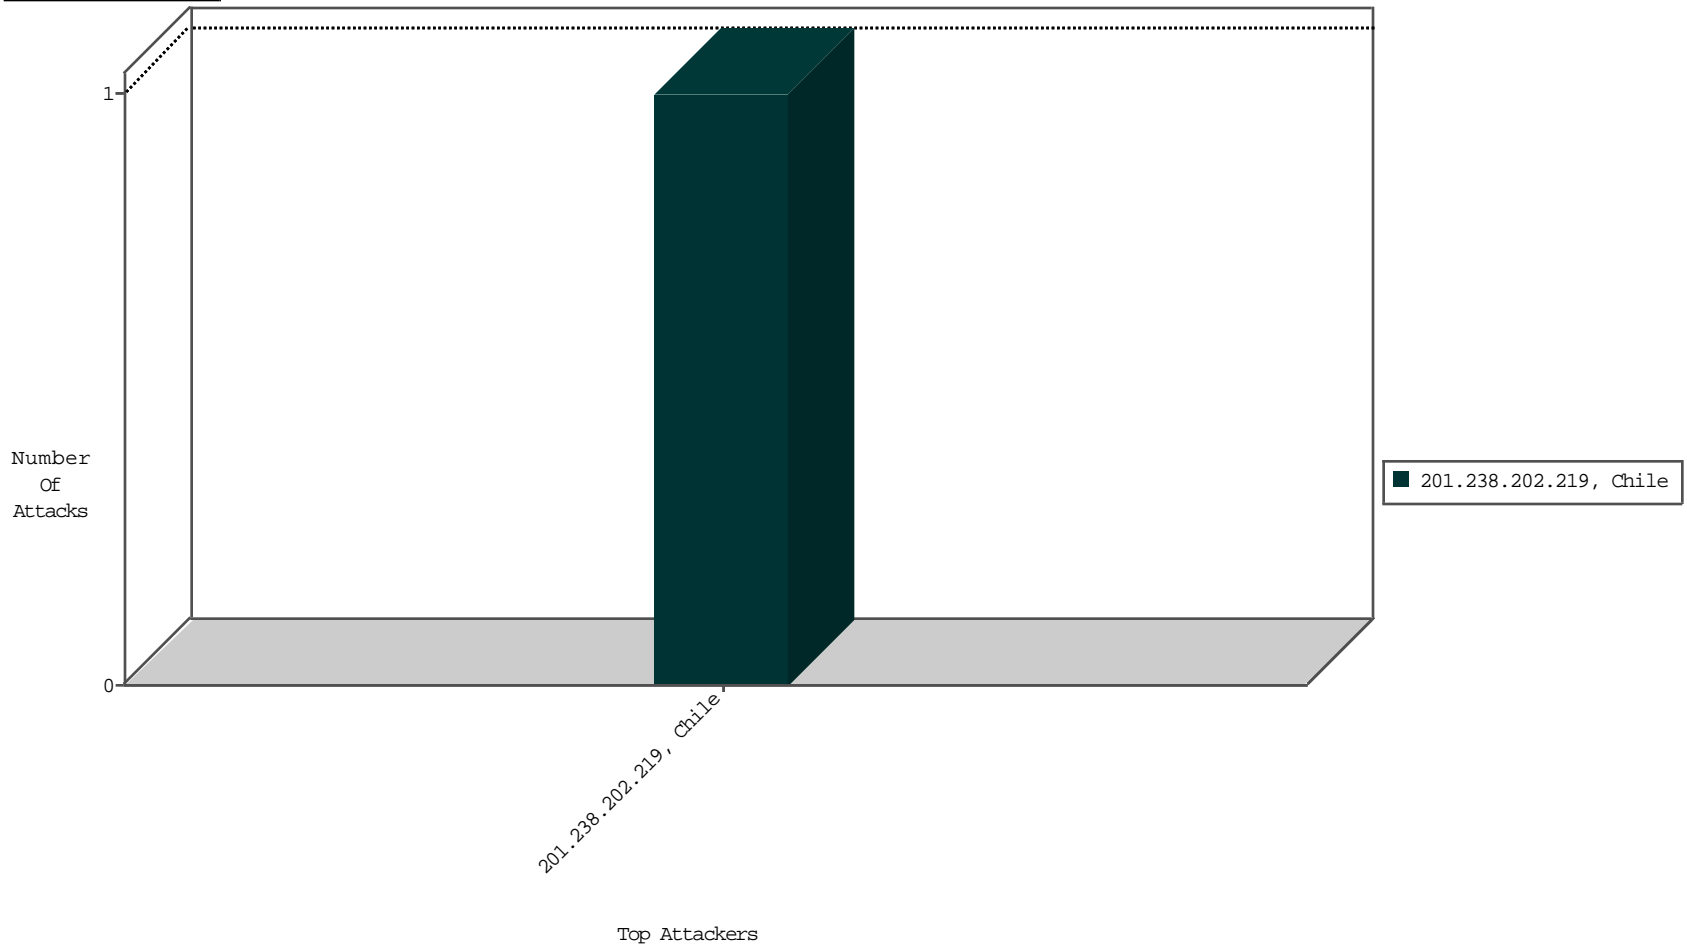

Top Attackers