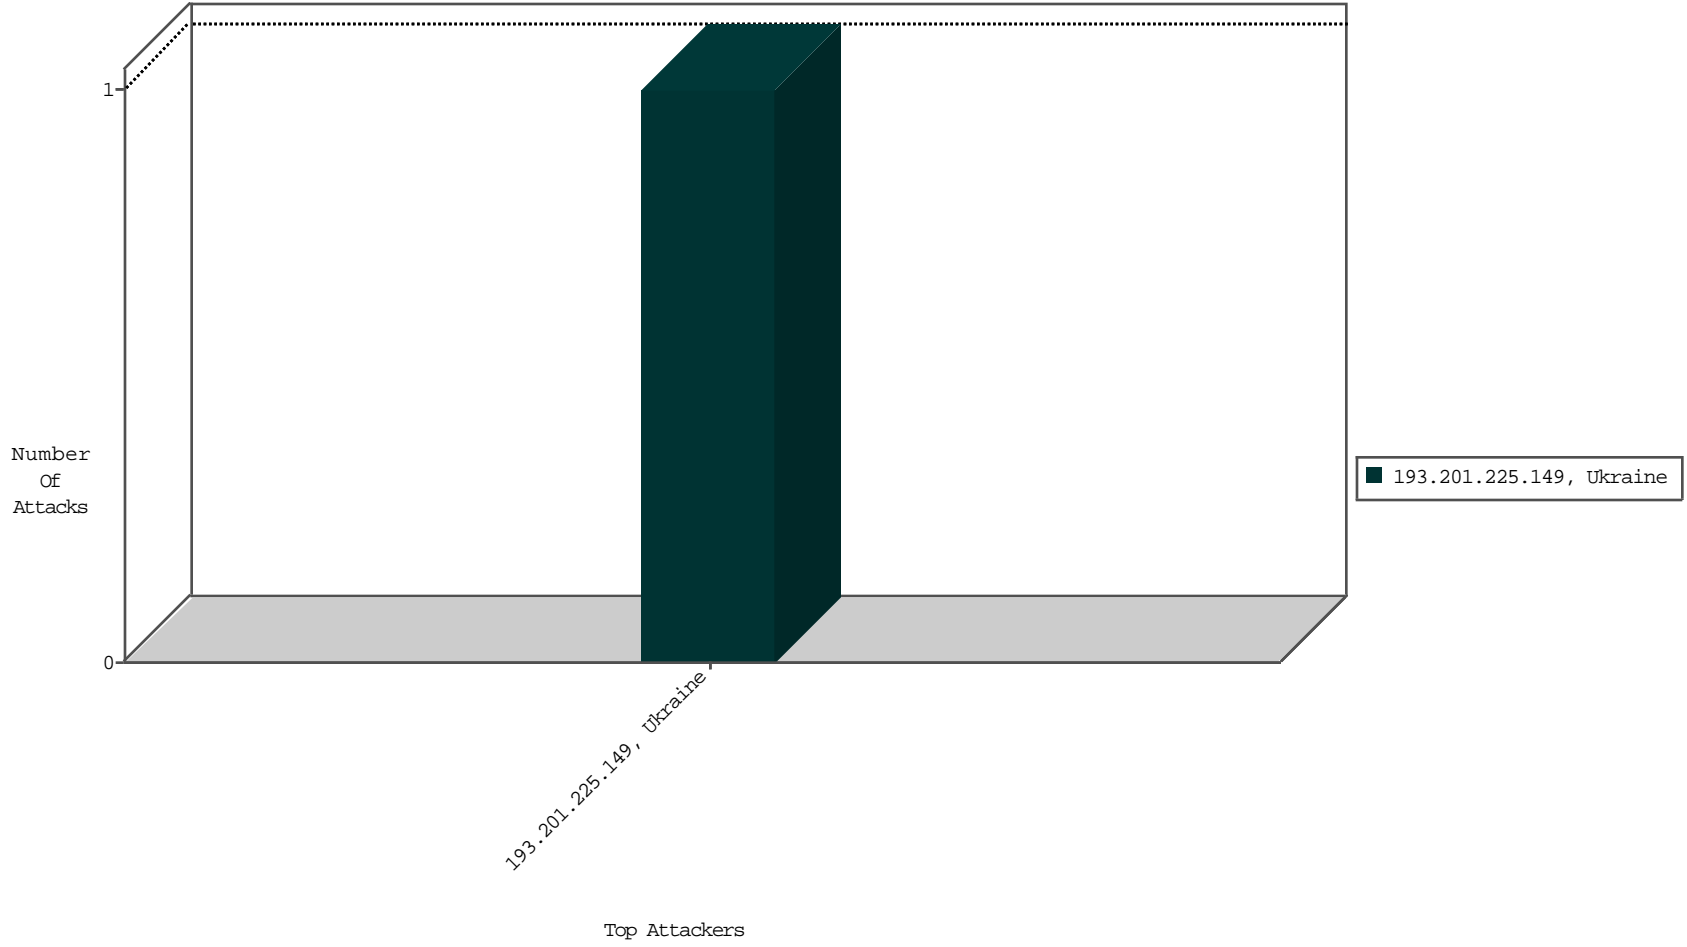

Focused IP Under Attack Daily Report

Top Targets

Top Attackers

Top Attackers In DDoS-Defence

Attacker Address	Attacker Geo	Target Address	Site	Signature	Device Action	DP_location.Location	Count
------------------	--------------	----------------	------	-----------	---------------	----------------------	-------