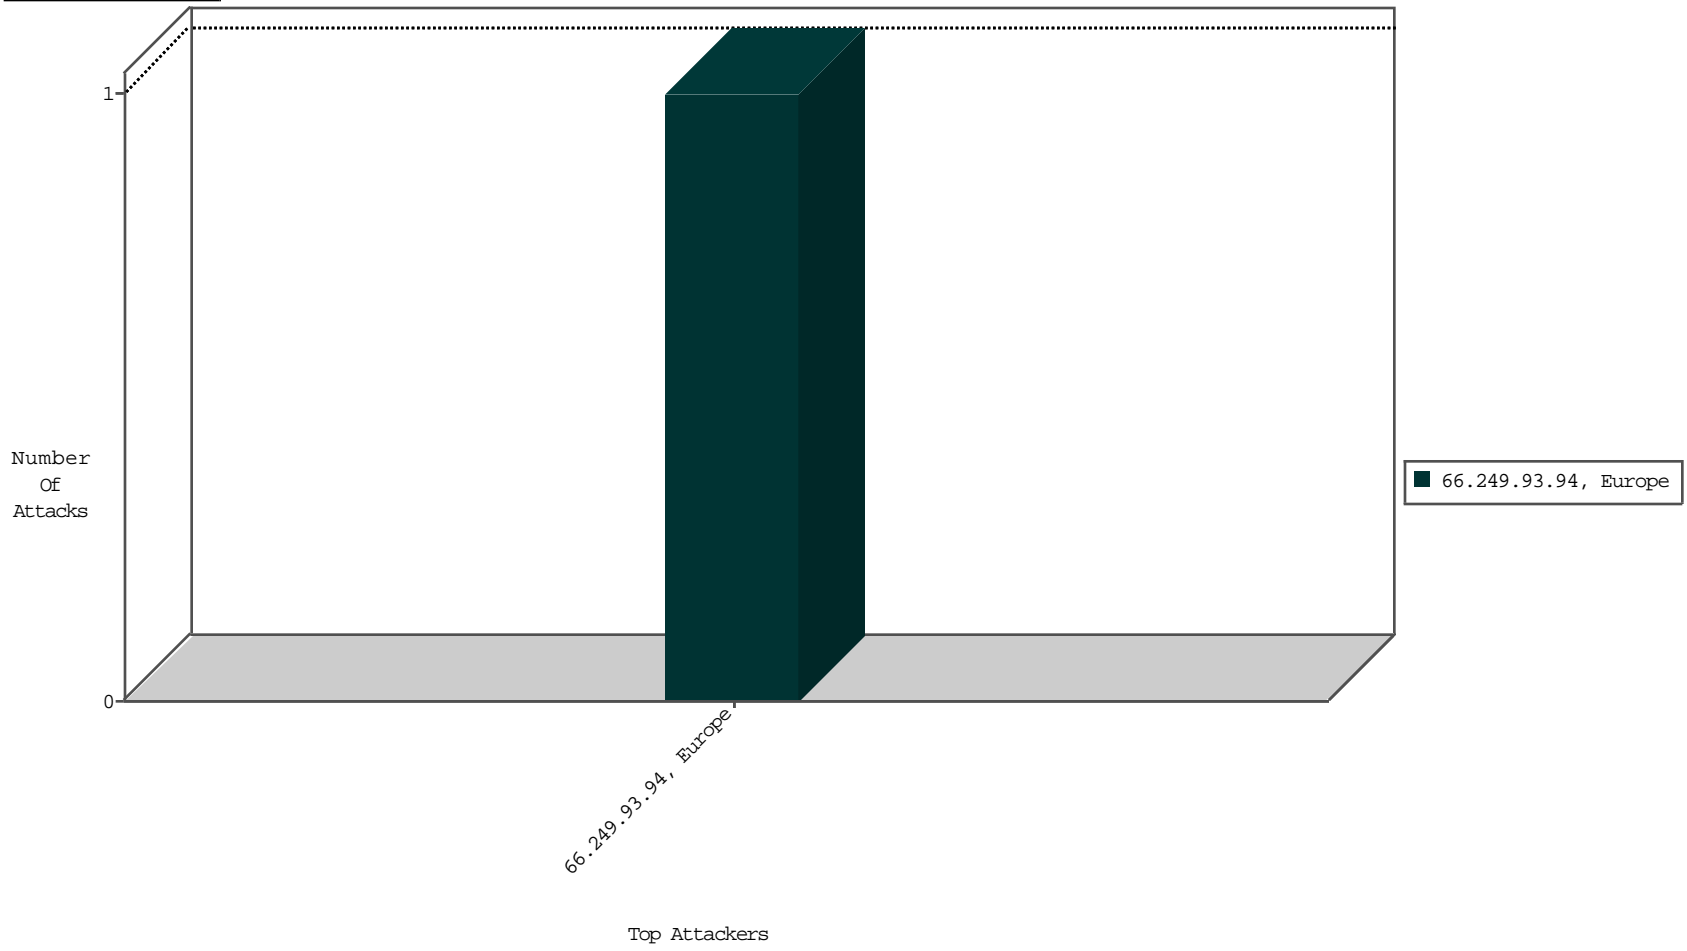

# Focused IP Under Attack Daily Report

Top Targets

Top Attackers

Top Attackers In DDoS-Defence

Attacker Address	Attacker Geo	Target Address	Site	Signature	Device Action	DP_location.Location	Count
------------------	--------------	----------------	------	-----------	---------------	----------------------	-------