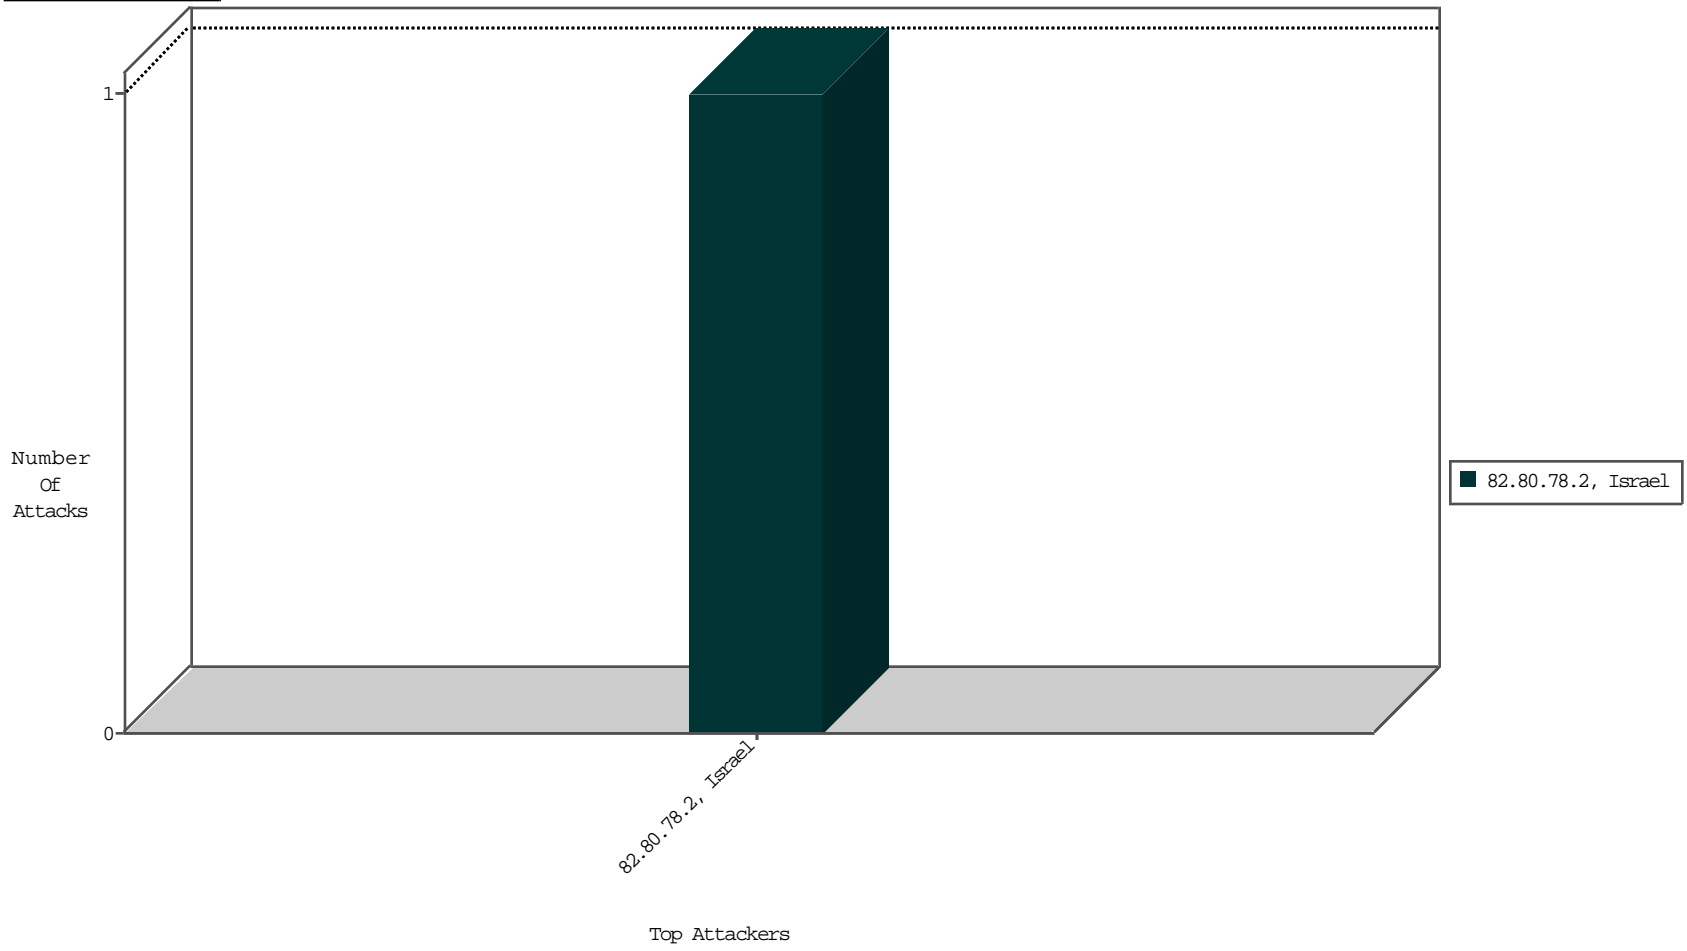

Focused IP Under Attack Daily Report

Top Targets

Top Attackers

Top Attackers In DDoS-Defence

Attacker Address	Attacker Geo	Target Address	Site	Signature	Device Action	DP_location.Location	Count
82.80.78.2	Israel	147.237.0.120	miluim.aka.idf.il	Black List	drop	BEL-Israel	1