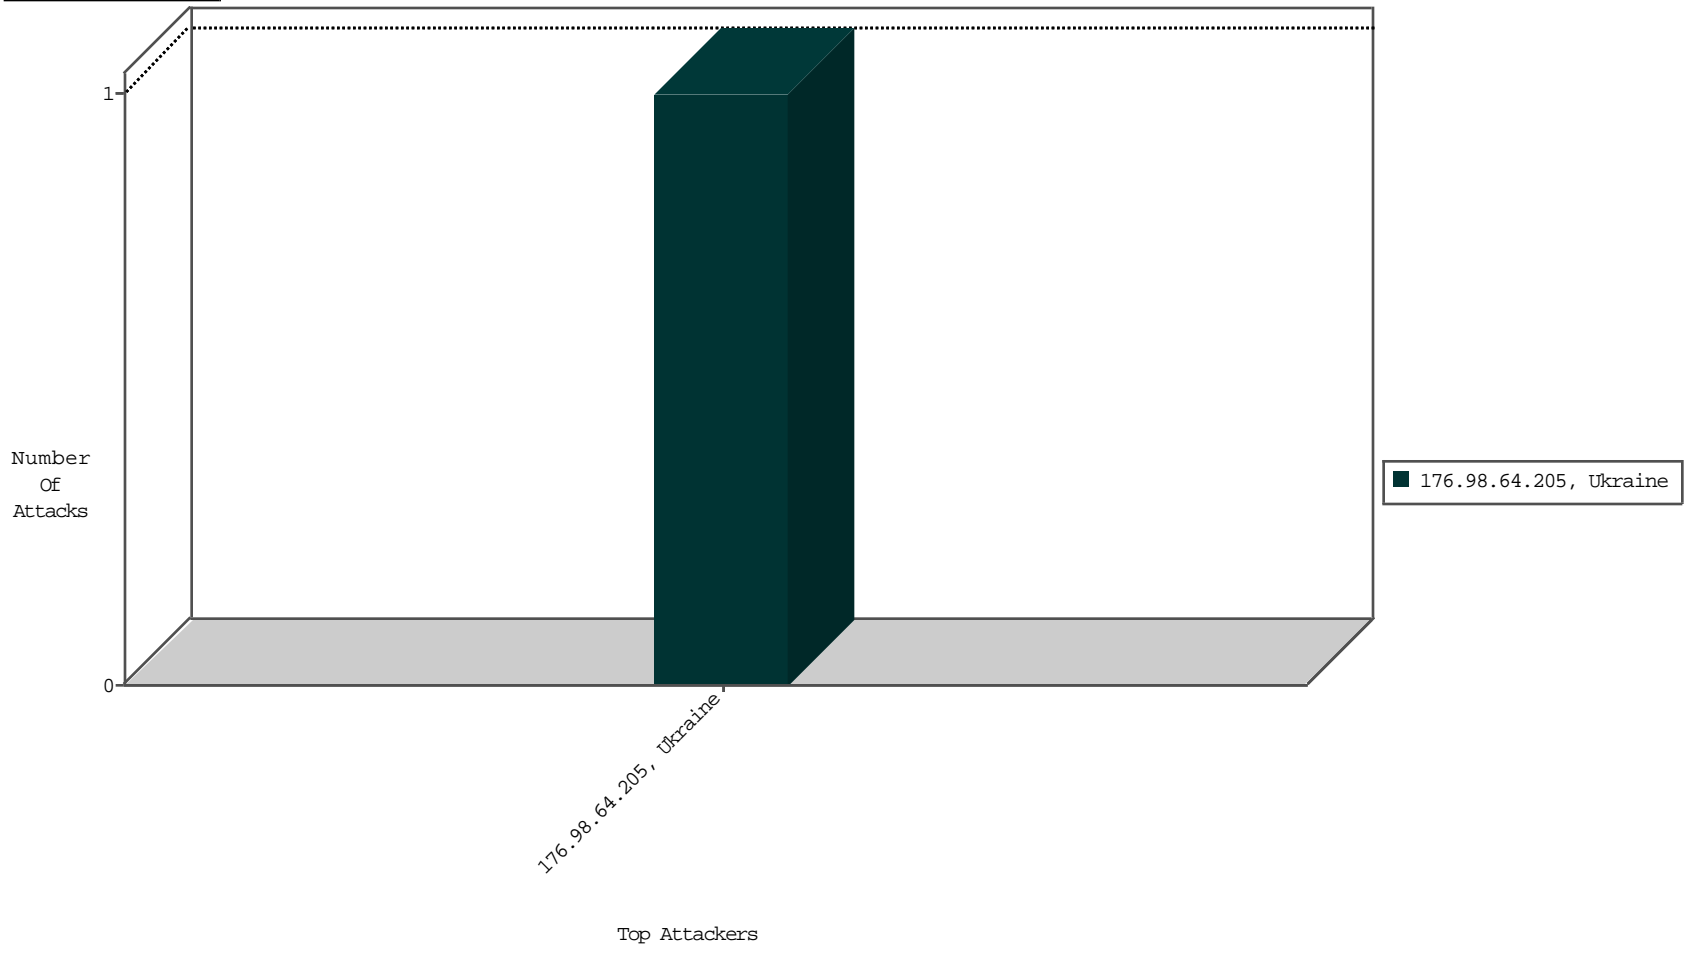

Focused IP Under Attack Daily Report

Top Targets

Top Attackers

Top Attackers In DDoS-Defence

Attacker Address	Attacker Geo	Target Address	Site	Signature	Device Action	DP_location.Location	Count
------------------	--------------	----------------	------	-----------	---------------	----------------------	-------