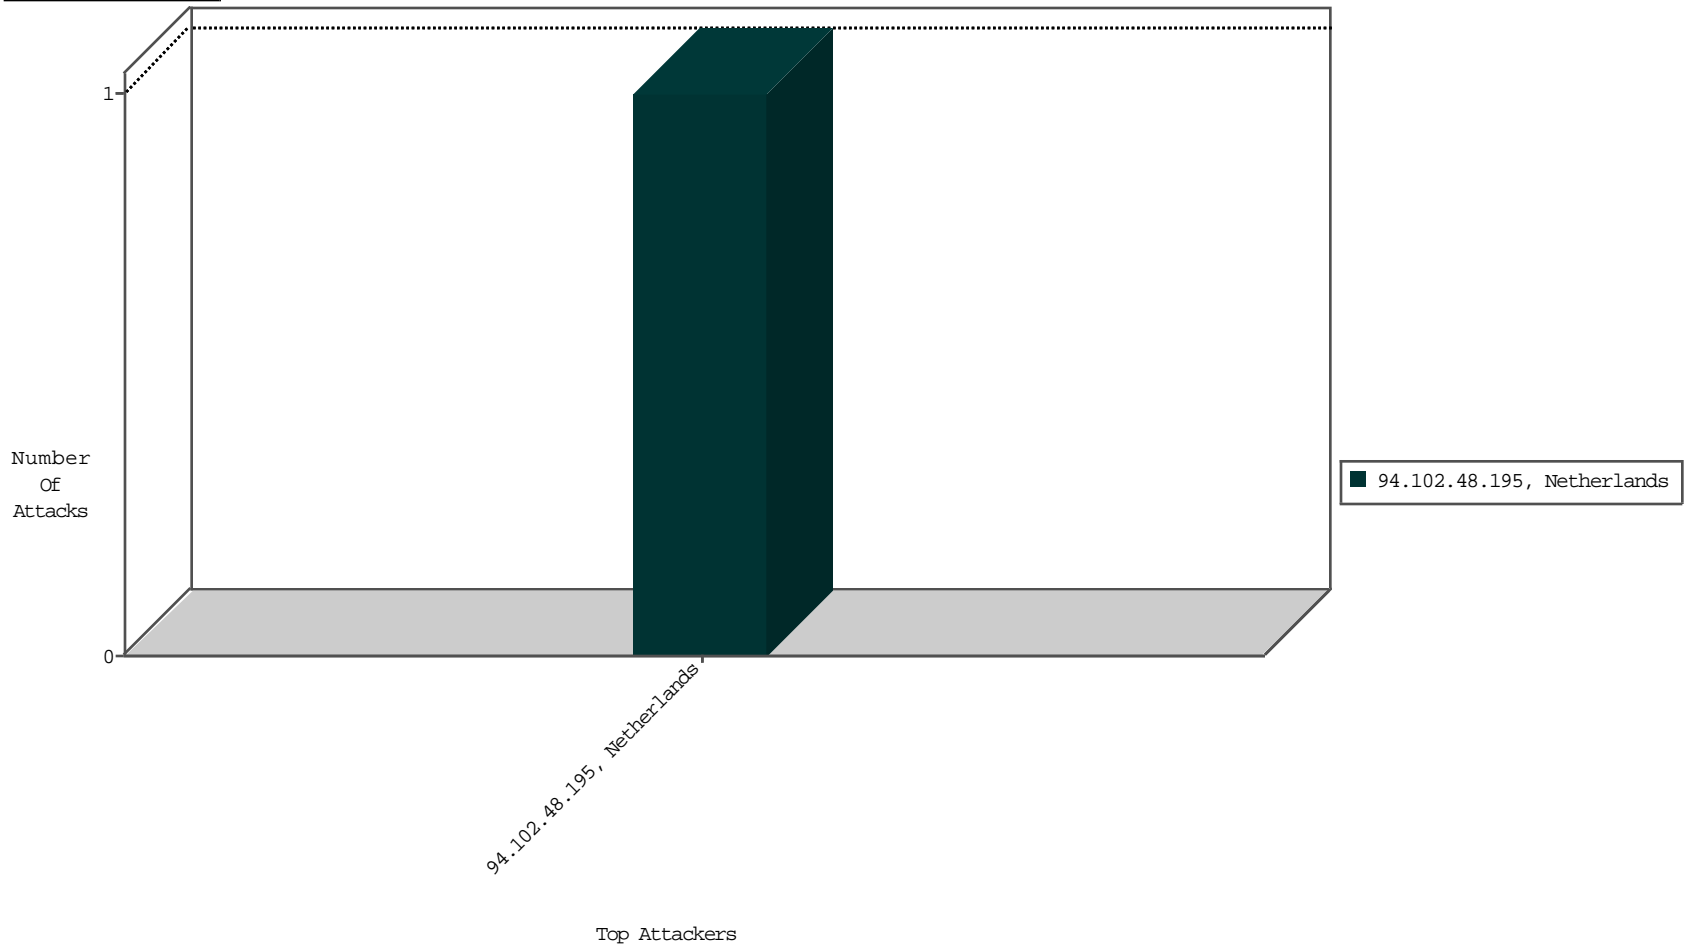

Focused IP Under Attack Daily Report

Top Targets

Top Attackers

Top Attackers In DDoS-Defence

Attacker Address	Attacker Geo	Target Address	Site	Signature	Device Action	DP_location.Location	Count
------------------	--------------	----------------	------	-----------	---------------	----------------------	-------