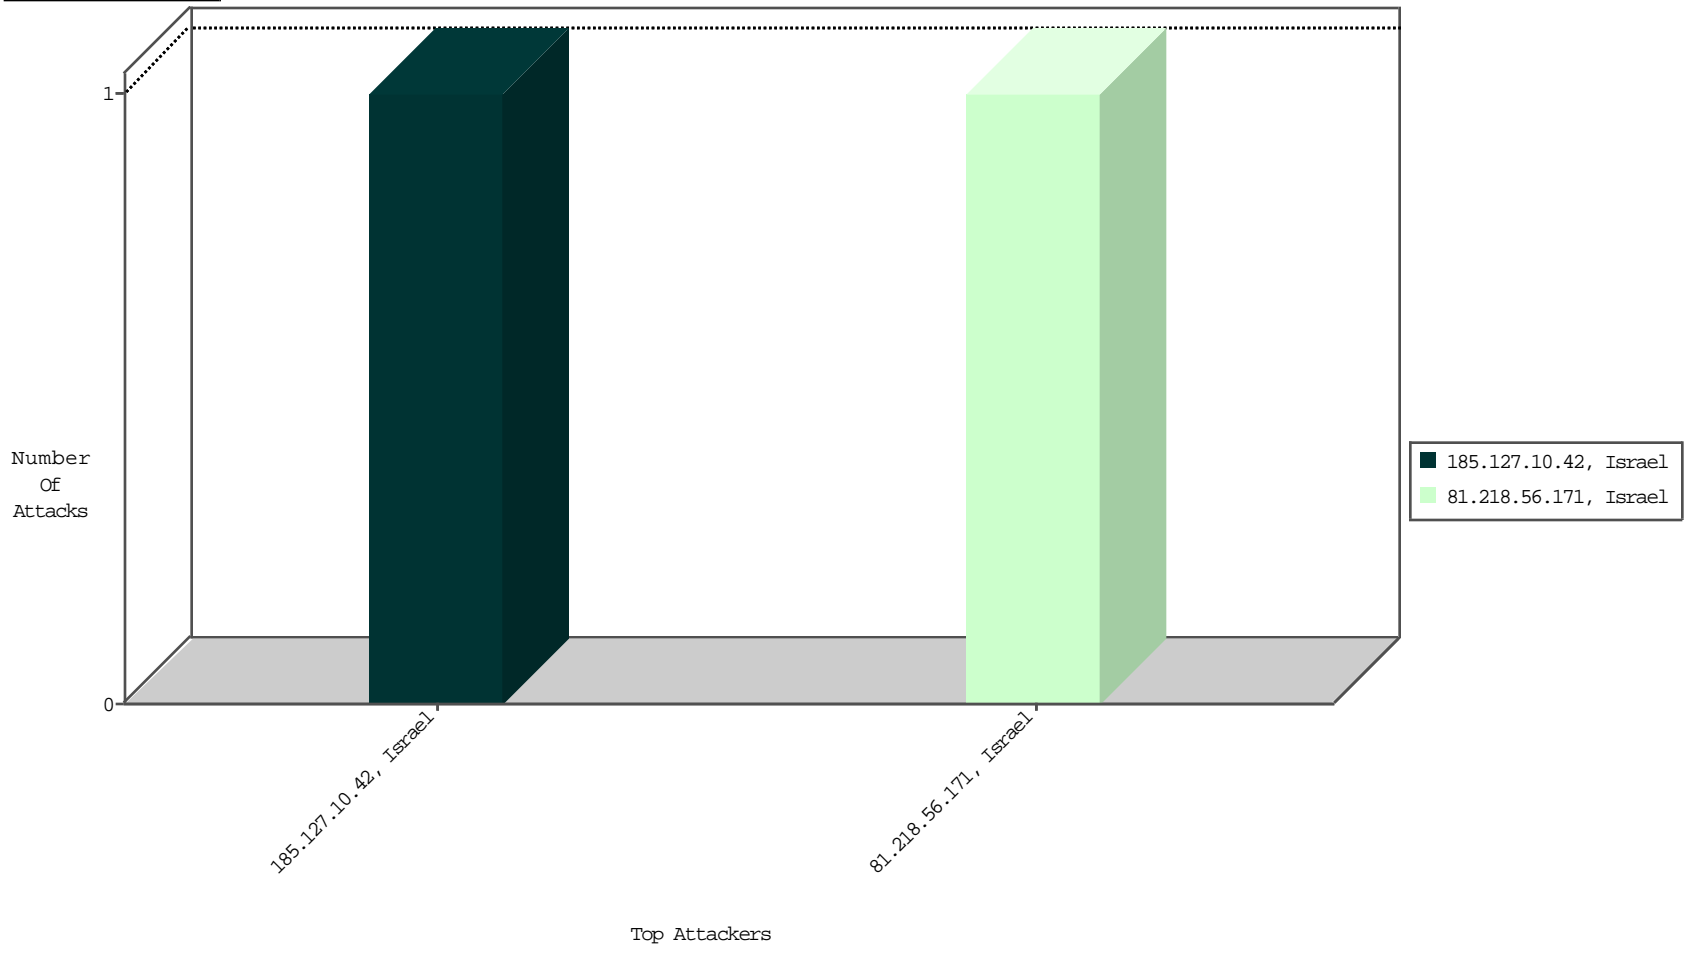

Focused IP Under Attack Daily Report

Top Targets

Top Attackers

Top Attackers In DDoS-Defence

Attacker Address	Attacker Geo	Target Address	Site	Signature	Device Action	DP_location.Location	Count
------------------	--------------	----------------	------	-----------	---------------	----------------------	-------

08-18-2016-13:08:08 to 08-18-2016-14:08:08

Top Attackers In IPS

Attacker Address	Attacker Geo	Target Address	Site	Signature	Device Action	Count
------------------	--------------	----------------	------	-----------	---------------	-------