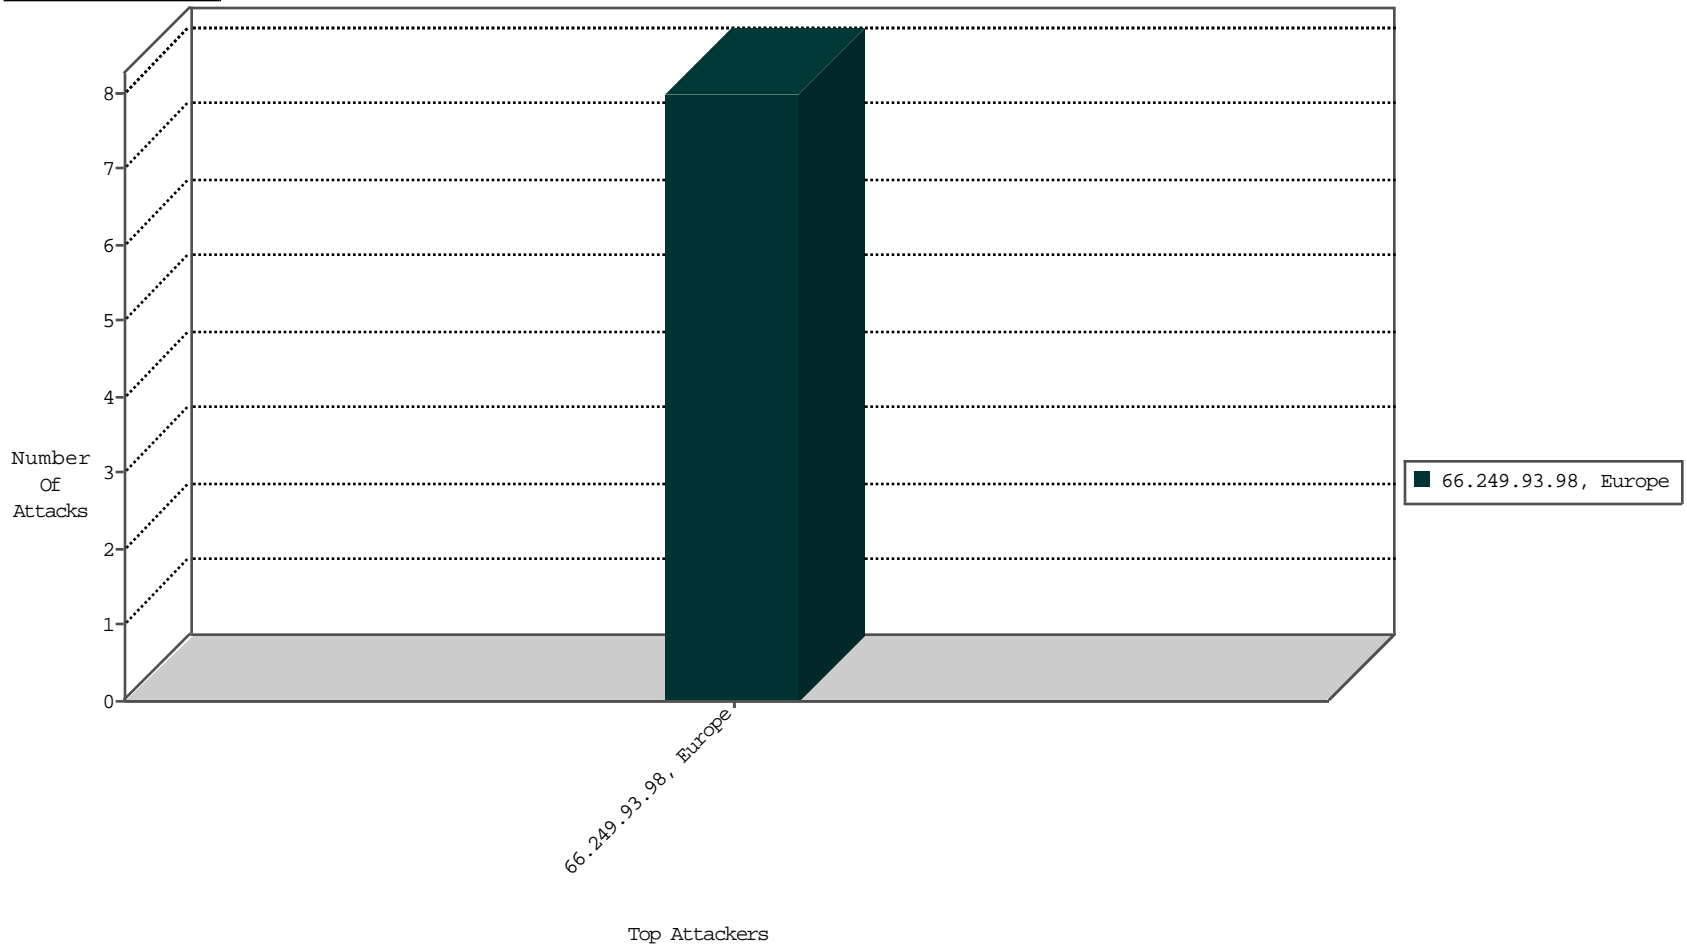

# Focused IP Under Attack Daily Report

Top Targets

Top Attackers

Top Attackers In DDoS-Defence

Attacker Address	Attacker Geo	Target Address	Site	Signature	Device Action	DP_location.Location	Count
------------------	--------------	----------------	------	-----------	---------------	----------------------	-------

08-17-2016-17:08:02 to 08-17-2016-18:08:02

Top Attackers In IPS

Attacker Address	Attacker Geo	Target Address	Site	Signature	Device Action	Count
------------------	--------------	----------------	------	-----------	---------------	-------