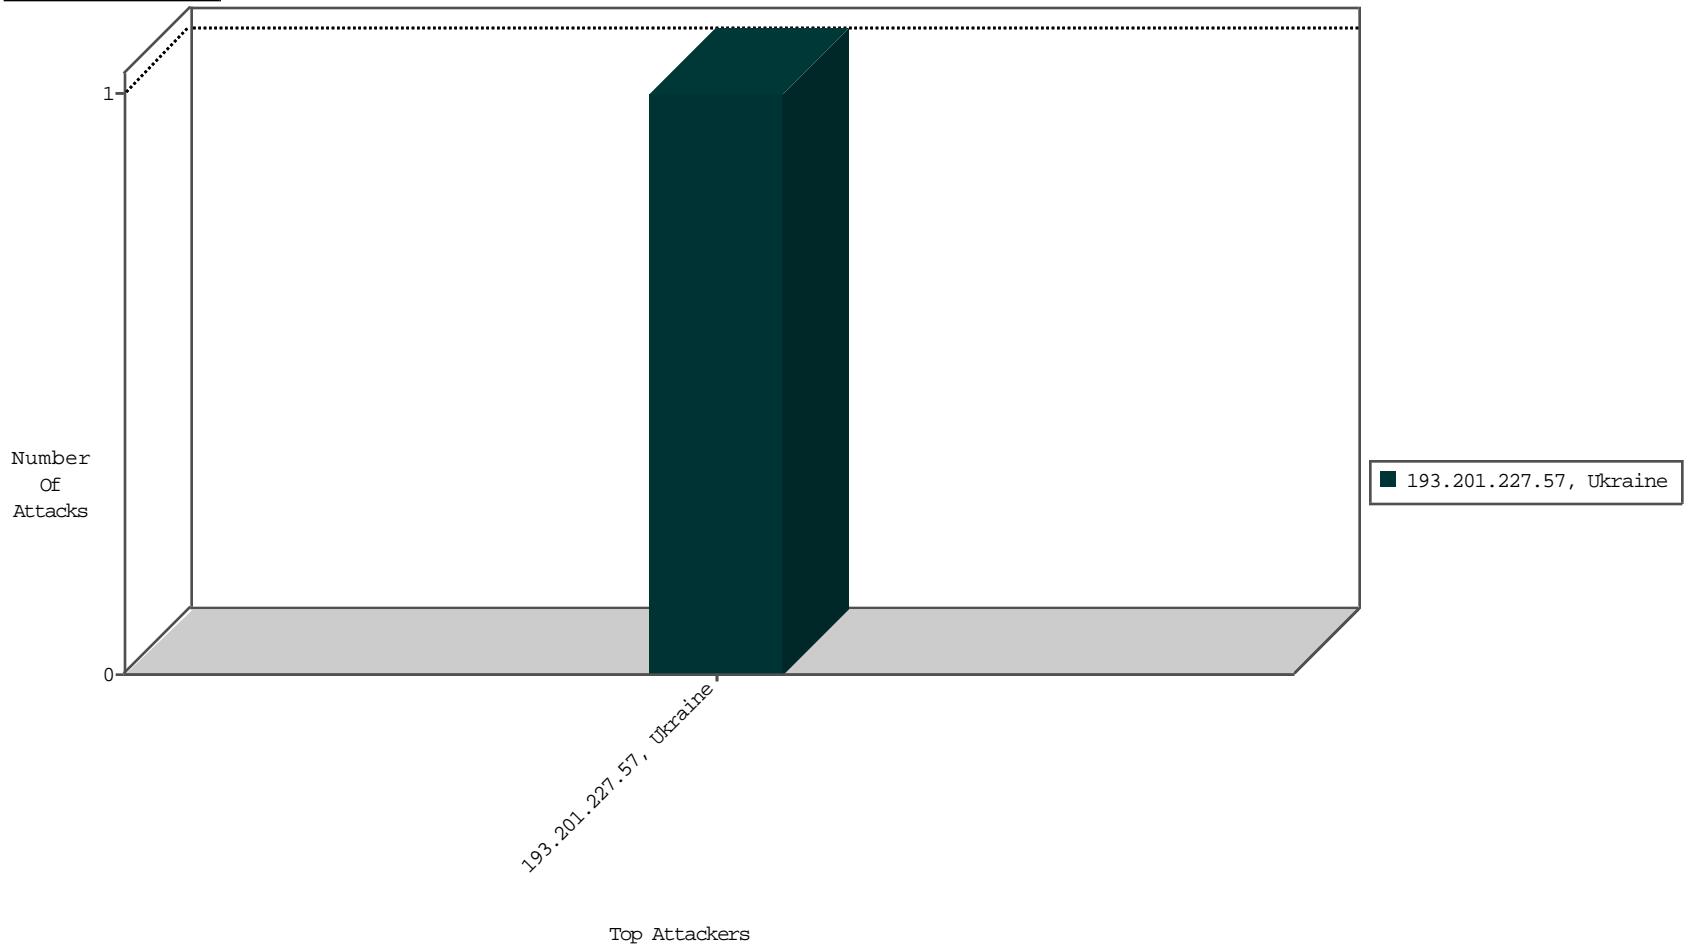

Focused IP Under Attack Daily Report

Top Targets

Top Attackers

Top Attackers In DDoS-Defence

Attacker Address	Attacker Geo	Target Address	Site	Signature	Device Action	DP_location.Location	Count
------------------	--------------	----------------	------	-----------	---------------	----------------------	-------