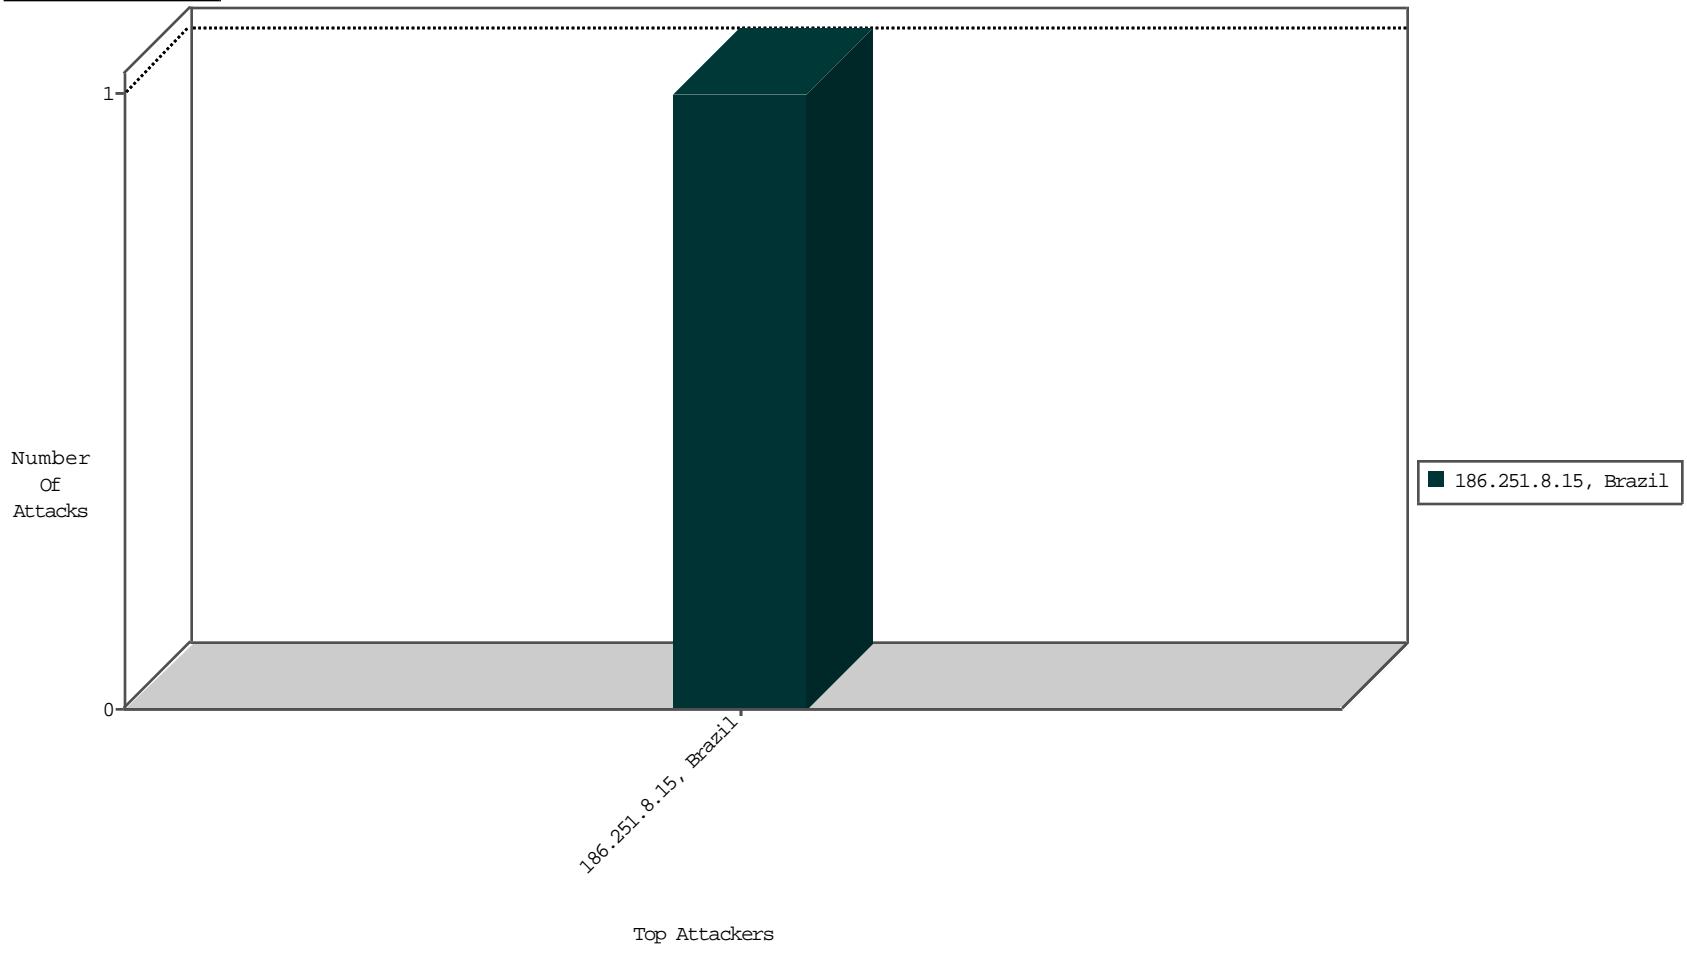

Focused IP Under Attack Daily Report

Top Targets

Top Attackers

Top Attackers In DDoS-Defence

Attacker Address	Attacker Geo	Target Address	Site	Signature	Device Action	DP_location.Location	Count
------------------	--------------	----------------	------	-----------	---------------	----------------------	-------