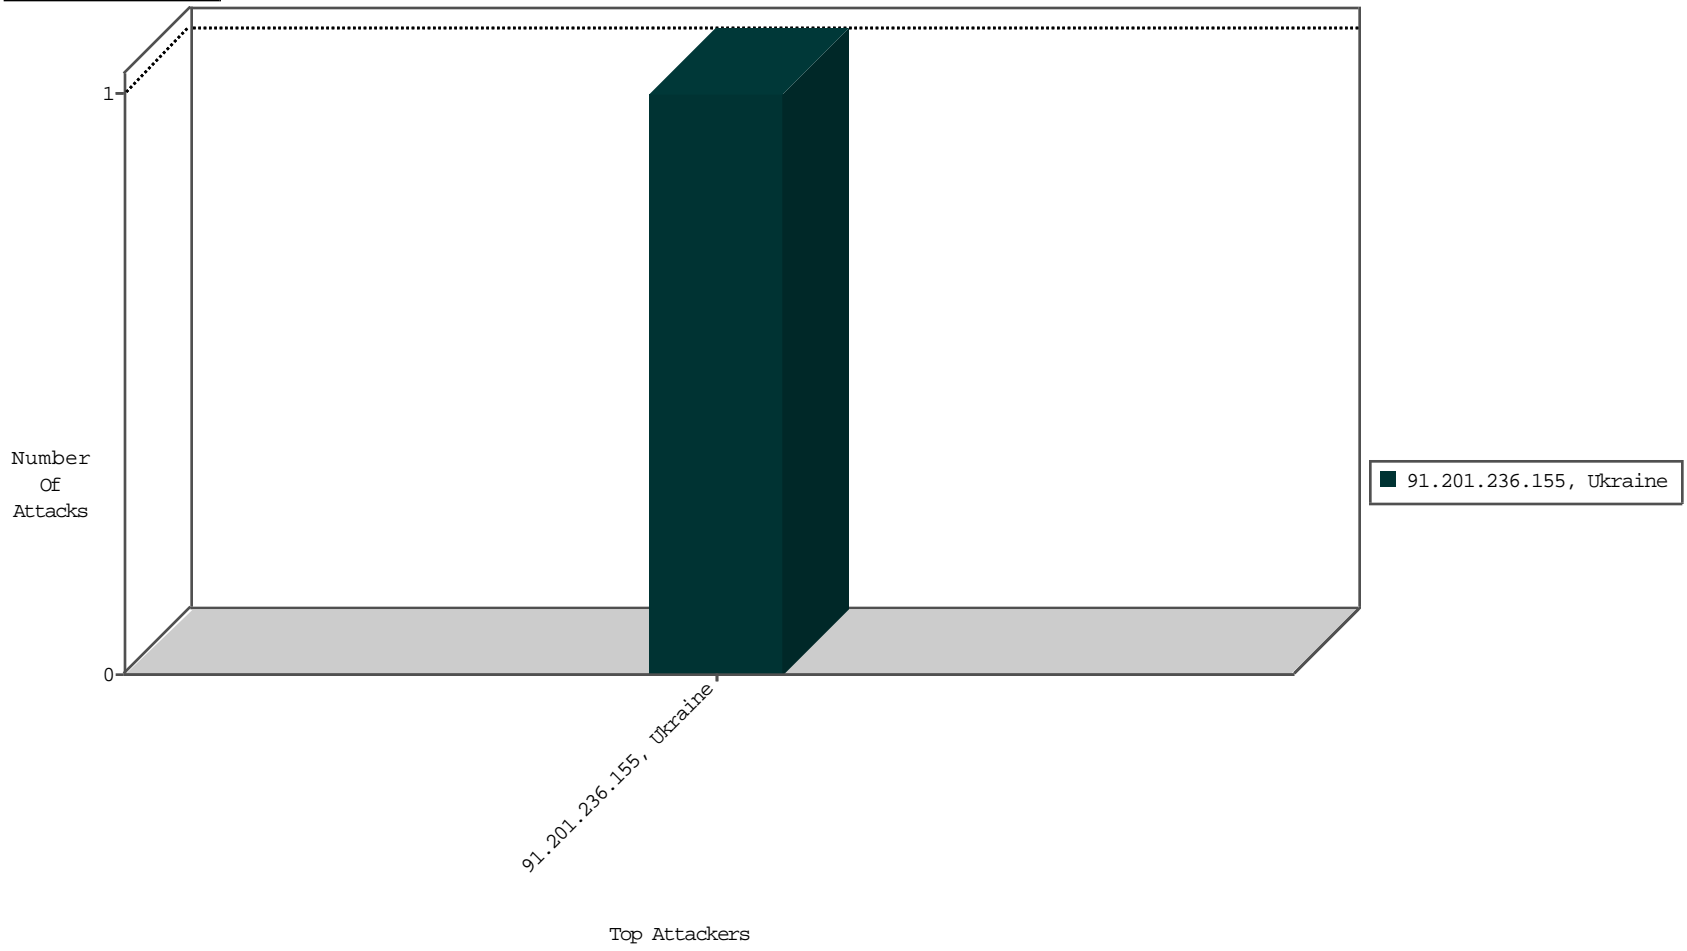

Top Attackers