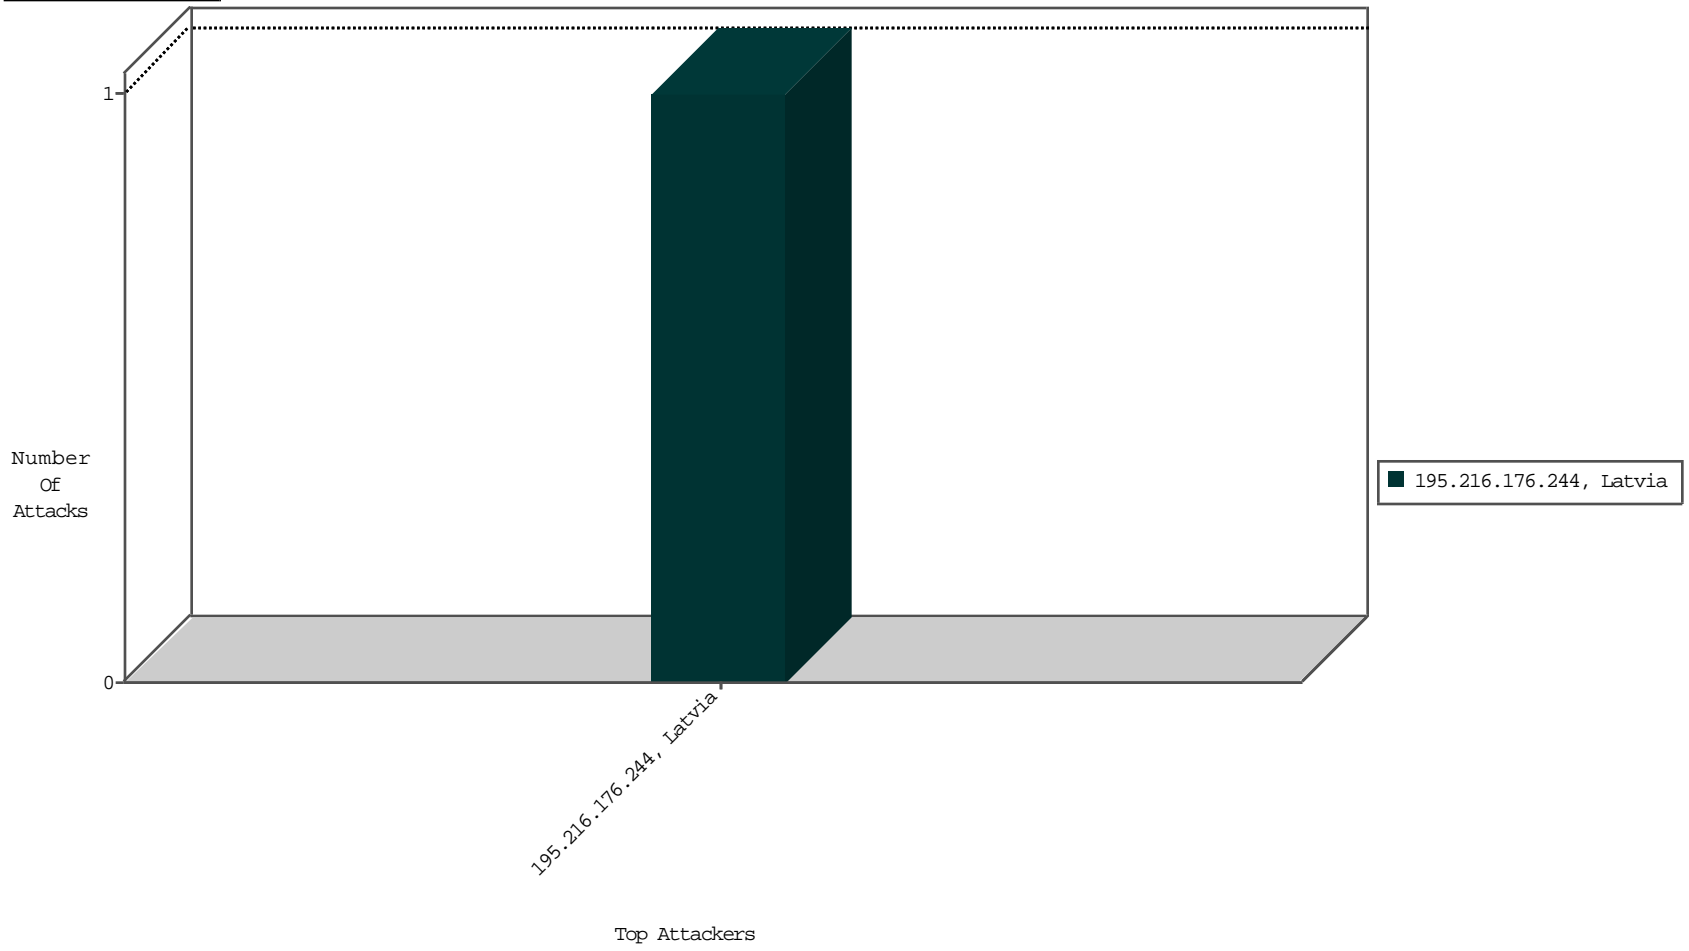

Focused IP Under Attack Daily Report

Top Targets

Top Attackers

Top Attackers In DDoS-Defence

Attacker Address	Attacker Geo	Target Address	Site	Signature	Device Action	DP_location.Location	Count
------------------	--------------	----------------	------	-----------	---------------	----------------------	-------