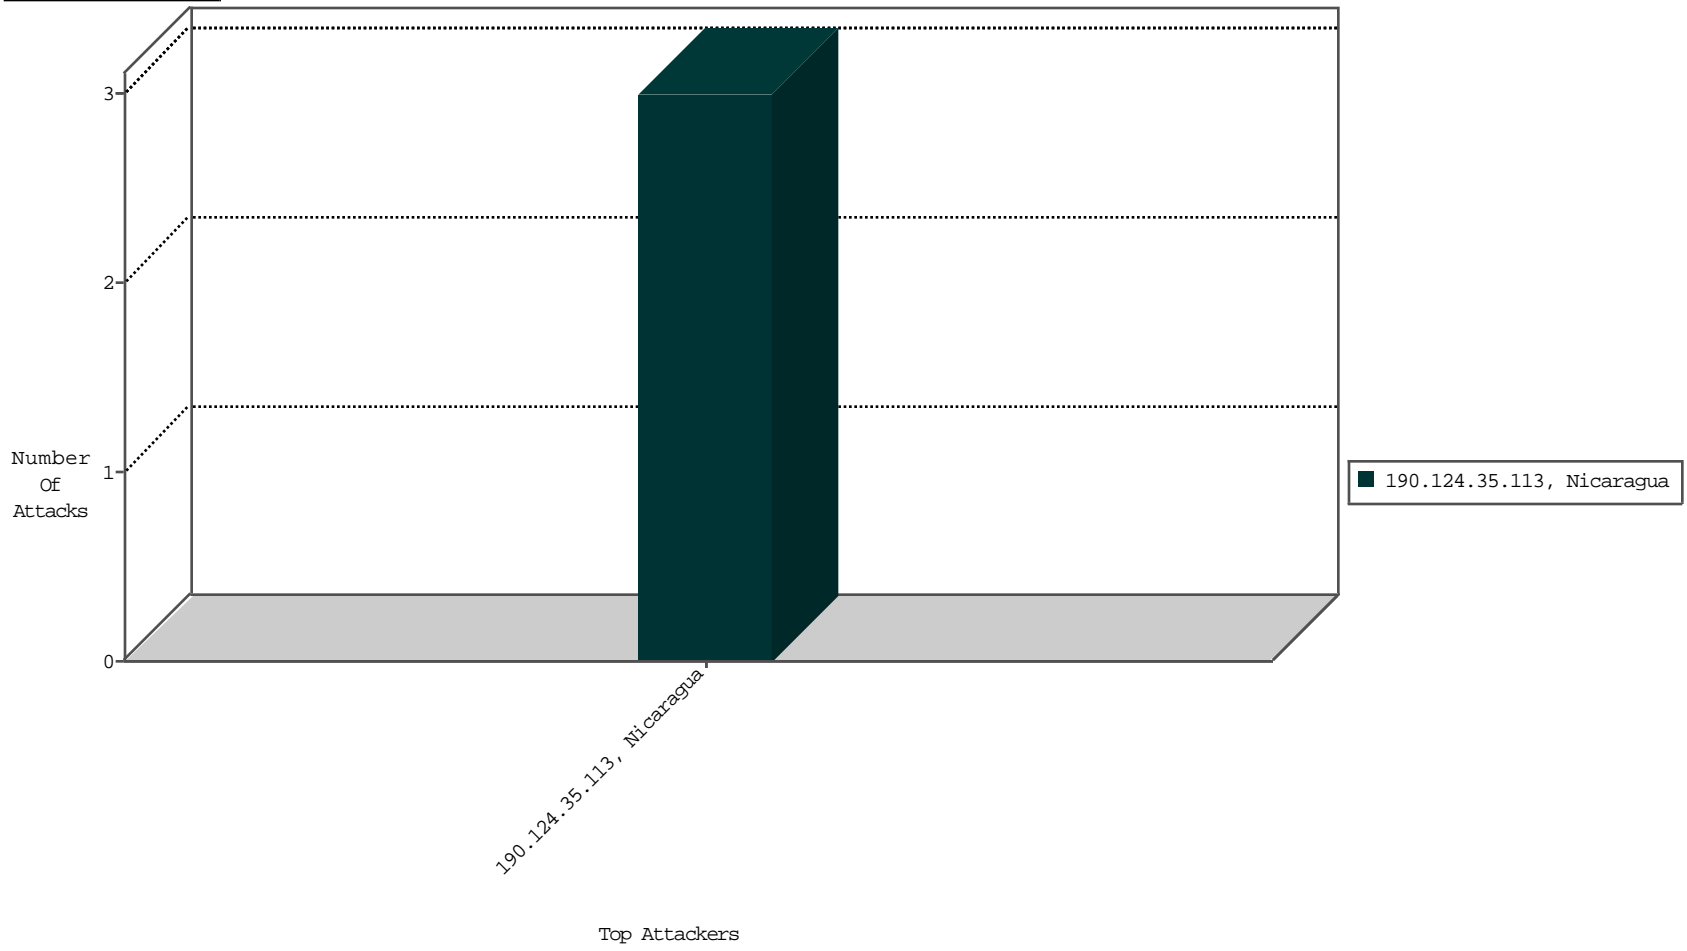

Focused IP Under Attack Daily Report

Top Targets

Top Attackers

Top Attackers In DDoS-Defence

Attacker Address	Attacker Geo	Target Address	Site	Signature	Device Action	DP_location.Location	Count
------------------	--------------	----------------	------	-----------	---------------	----------------------	-------