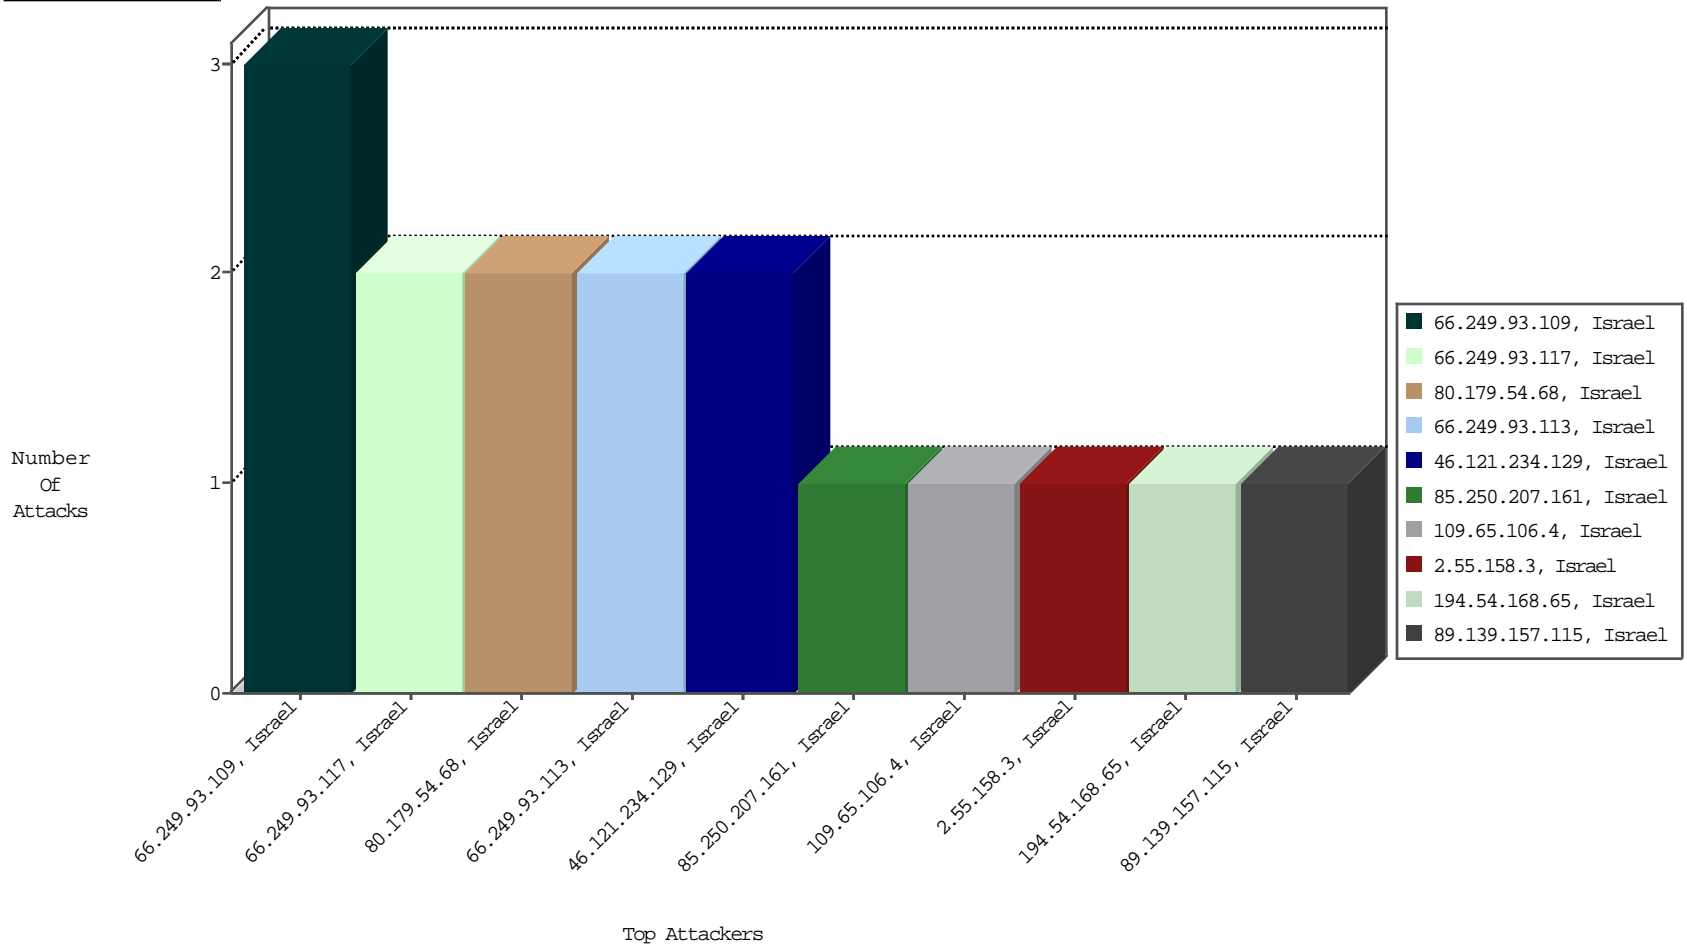

Focused IP Under Attack Daily Report

Top Targets

Top Attackers

Top Attackers In DDoS-Defence

Attacker Address	Attacker Geo	Target Address	Site	Signature	Device Action	DP_location.Location	Count
------------------	--------------	----------------	------	-----------	---------------	----------------------	-------

05-05-2016-00:06:05 to 05-05-2016-01:06:05

Top Attackers In IPS

Attacker Address	Attacker Geo	Target Address	Site	Signature	Device Action	Count
------------------	--------------	----------------	------	-----------	---------------	-------

Top Attackers In IDS

Attacker Address	Attacker Geo	Target Address	Site	Signature	Count
------------------	--------------	----------------	------	-----------	-------

Top Attackers In FW

Attacker Address	Attacker Geo	Target Address	Site Name	Signature	Device Action	Count
149.88.247.80	Israel	147.237.0.121	Geo-location enforcement	Geo-location inbound enforcement	drop	20
37.46.39.42	Israel	147.237.0.121	Bad TCP sequence	Invalid ACK number	monitor	10
85.65.59.104	Israel	147.237.0.121	Bad TCP sequence	Invalid ACK number	monitor	1
120.132.67.62	China	147.237.0.121	Geo-location enforcement	Geo-location inbound enforcement	drop	1
46.19.85.219	Israel	147.237.0.121	SYN Attack	SYN -> SYN-ACK -> RST	reject	1
85.65.59.104	Israel	147.237.0.121	Bad TCP sequence	Invalid ACK number	alert	1