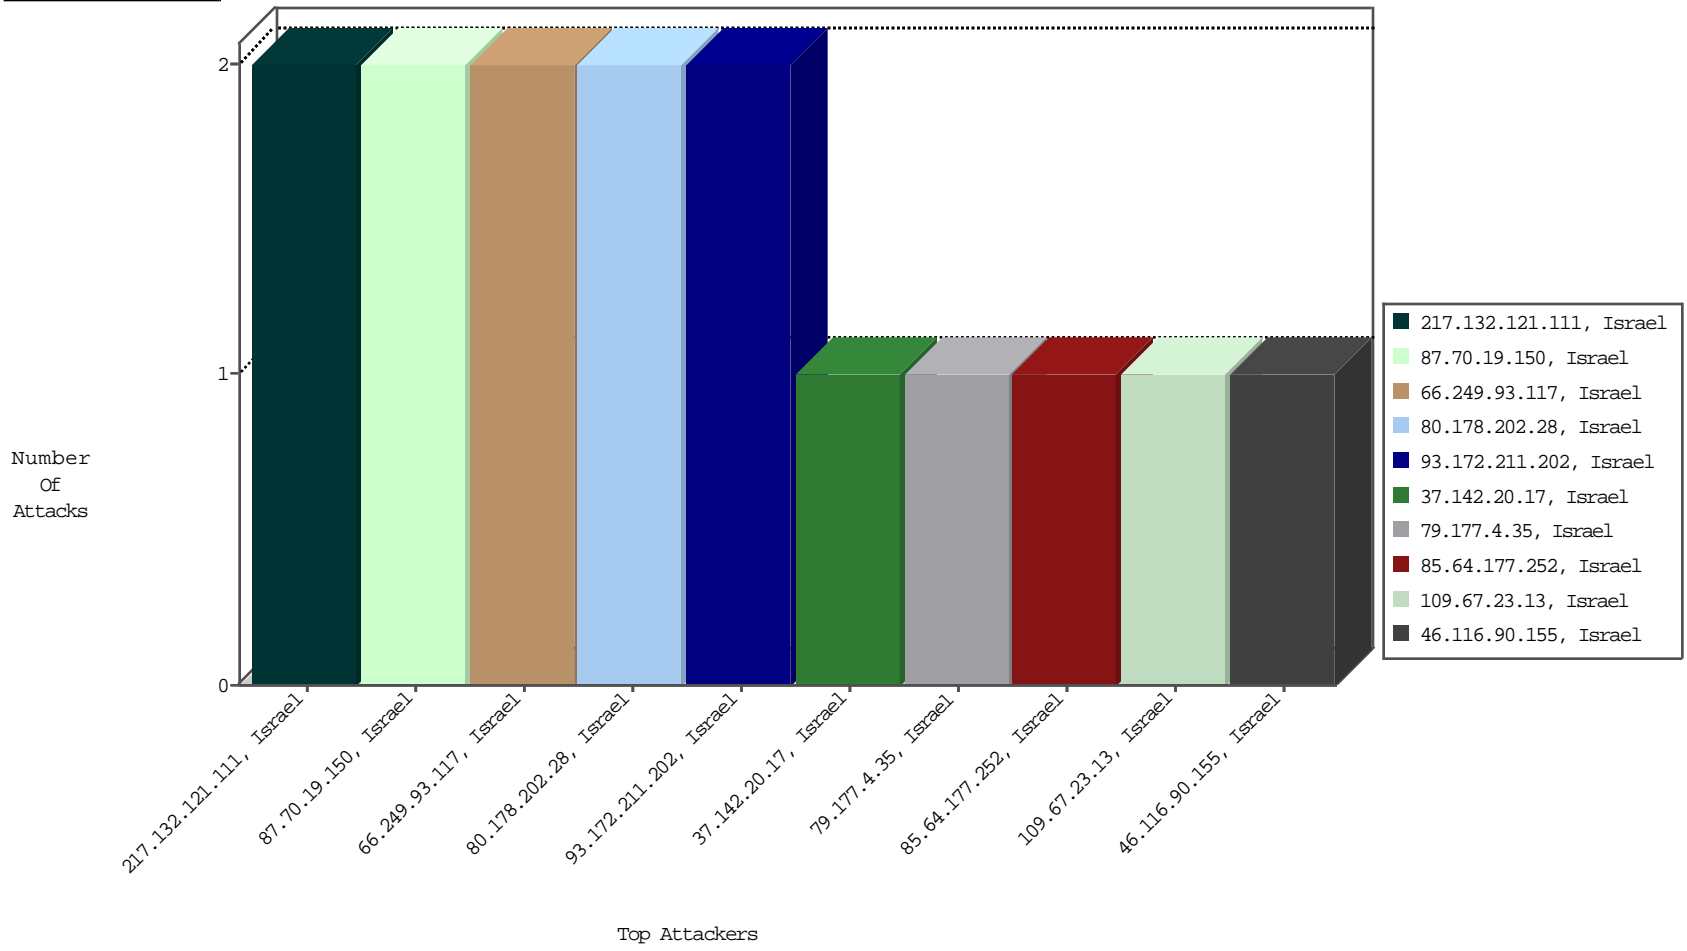

Focused IP Under Attack Daily Report

Top Targets

Top Attackers

Top Attackers In DDoS-Defence

Attacker Address	Attacker Geo	Target Address	Site	Signature	Device Action	DP_location.Location	Count
------------------	--------------	----------------	------	-----------	---------------	----------------------	-------

05-04-2016-22:06:08 to 05-04-2016-23:06:08

Top Attackers In IPS

Attacker Address	Attacker Geo	Target Address	Site	Signature	Device Action	Count
------------------	--------------	----------------	------	-----------	---------------	-------