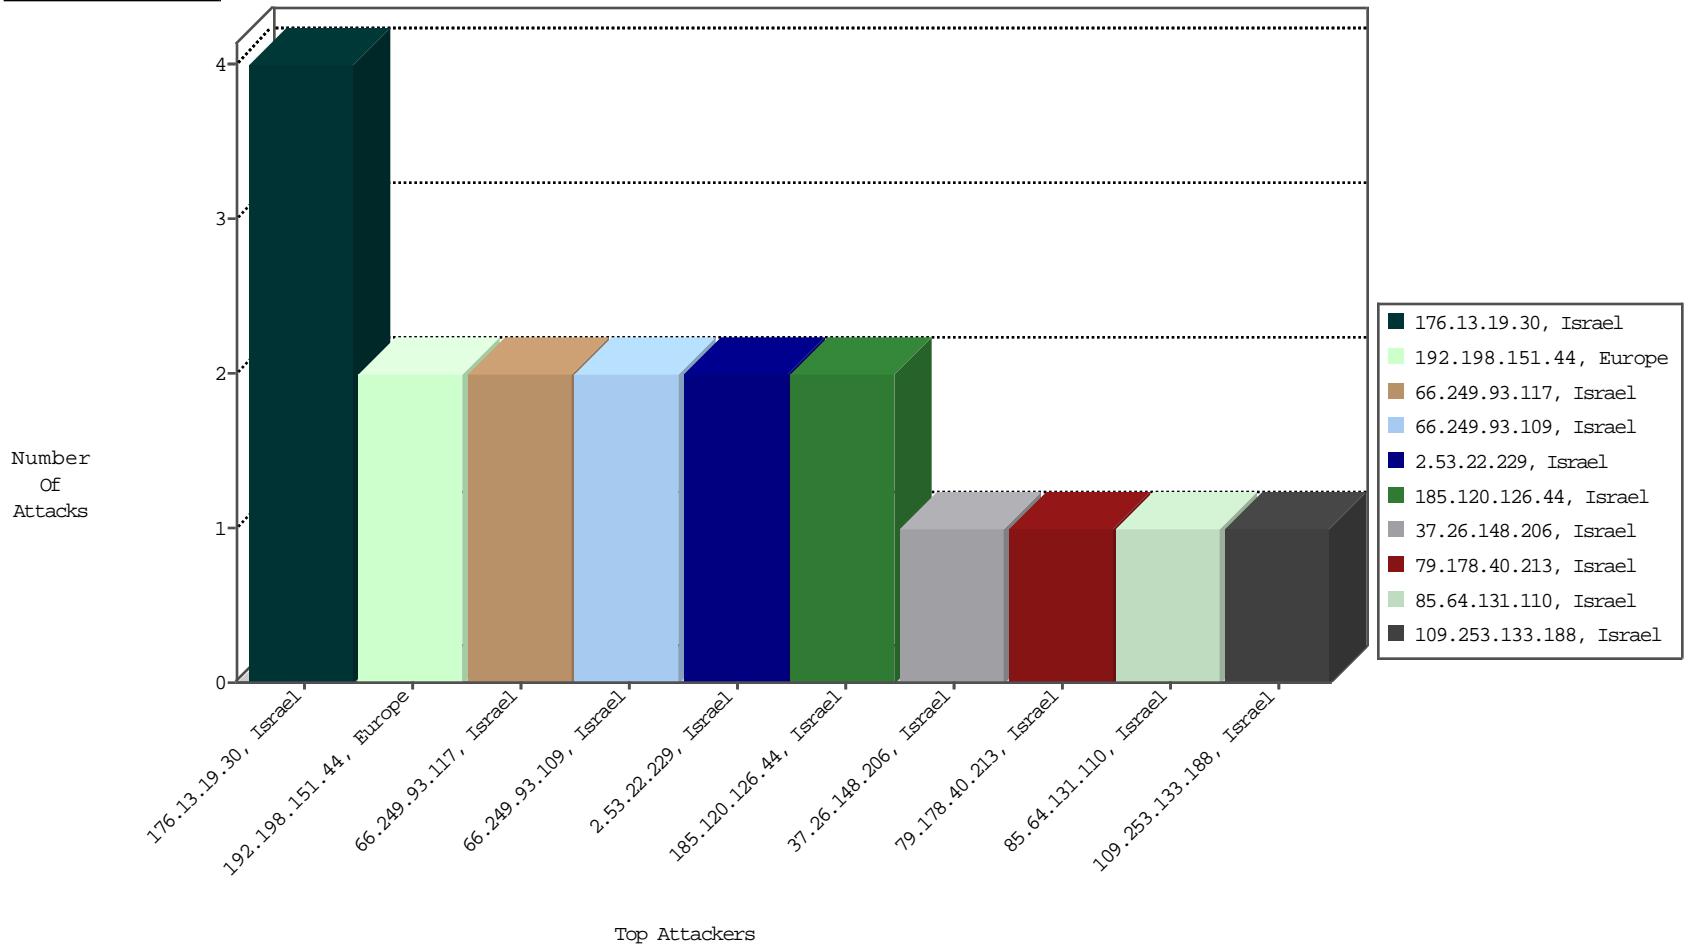

Focused IP Under Attack Daily Report

Top Targets

Top Attackers

Top Attackers In DDoS-Defence

Attacker Address	Attacker Geo	Target Address	Site	Signature	Device Action	DP_location.Location	Count
------------------	--------------	----------------	------	-----------	---------------	----------------------	-------

Top Attackers In IPS

Attacker Address	Attacker Geo	Target Address	Site	Signature	Device Action	Count
------------------	--------------	----------------	------	-----------	---------------	-------

Top Attackers In IDS

Attacker Address	Attacker Geo	Target Address	Site	Signature	Count
183.60.48.25	China	147.237.0.121		ET SCAN Potential VNC Scan 5900-5920	1

Top Attackers In FW

Attacker Address	Attacker Geo	Target Address	Site Name	Signature	Device Action	Count	
207.237.172.110	United States	147.237.0.121		Geo-location enforcement	Geo-location inbound enforcement	drop	857
217.69.133.253	Russian Federation	147.237.0.121		Geo-location enforcement	Geo-location inbound enforcement	drop	22
217.69.133.191	Russian Federation	147.237.0.121		Geo-location enforcement	Geo-location inbound enforcement	drop	9
217.69.133.251	Russian Federation	147.237.0.121		Geo-location enforcement	Geo-location inbound enforcement	drop	7
149.88.127.15	Israel	147.237.0.121		Geo-location enforcement	Geo-location inbound enforcement	drop	7
79.178.222.212	Israel	147.237.0.121		Bad TCP sequence	SYN retransmit with different window scale	monitor	4
188.120.154.120	Israel	147.237.0.121		Bad TCP sequence	Invalid ACK number	monitor	1
192.198.151.44	Europe	147.237.0.121		Bad TCP sequence	Invalid ACK number	alert	1
192.198.151.44	Europe	147.237.0.121		Bad TCP sequence	Invalid ACK number	monitor	1
180.97.106.161	China	147.237.0.121		Geo-location enforcement	Geo-location inbound enforcement	drop	1