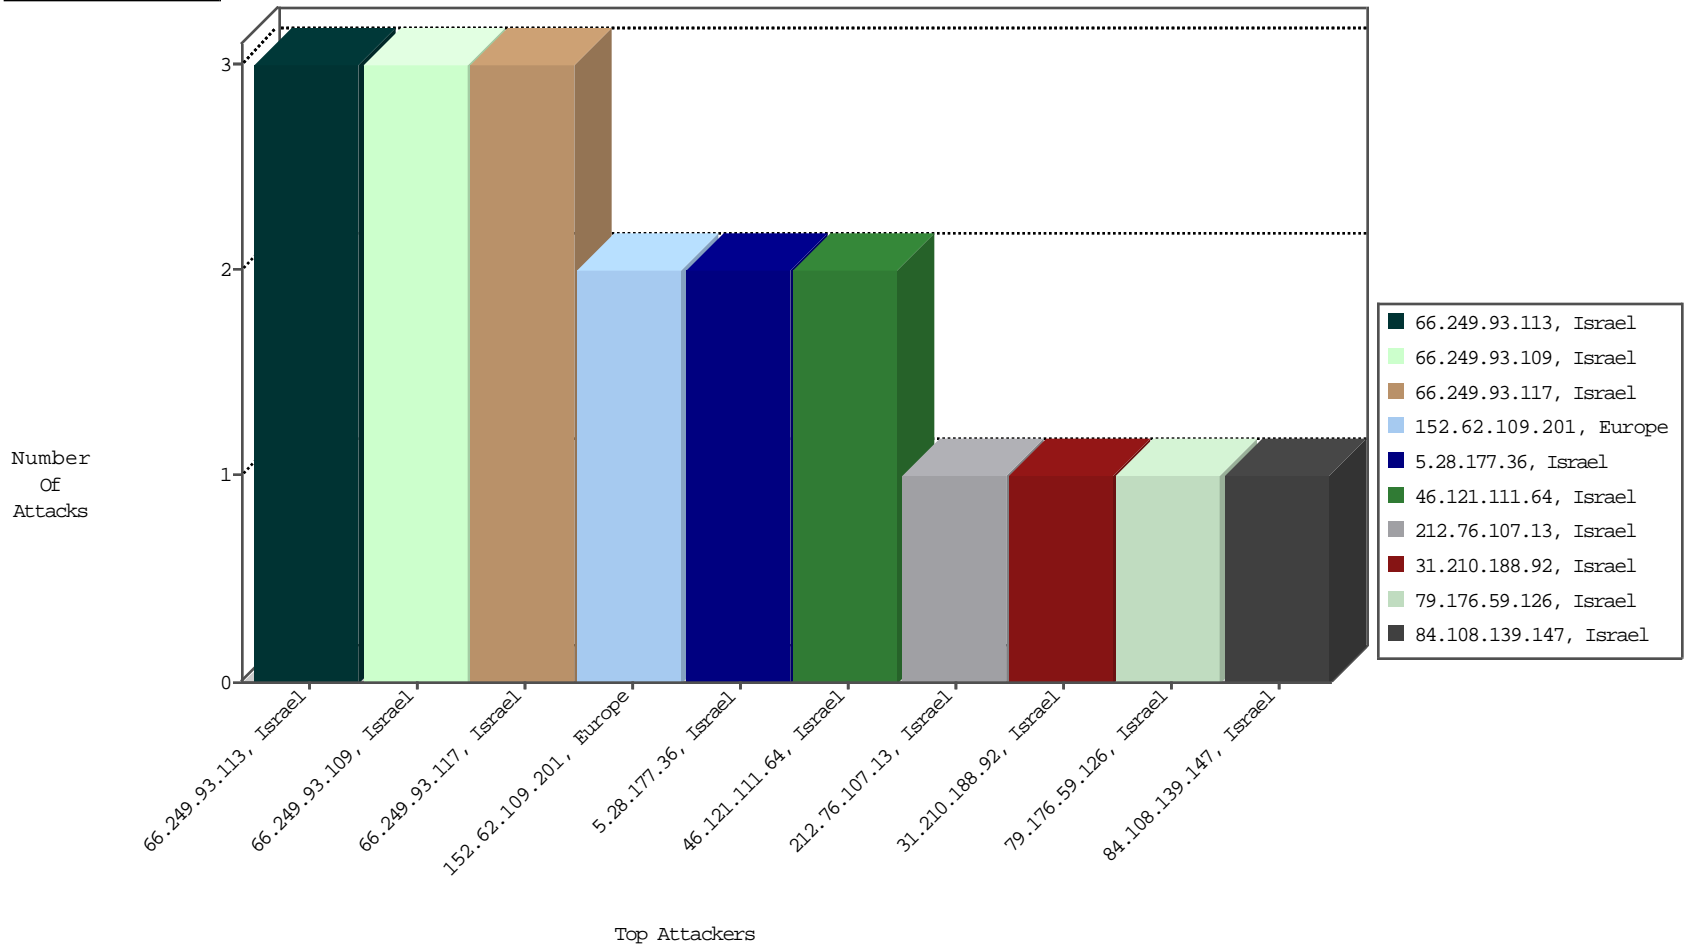

Focused IP Under Attack Daily Report

Top Targets

Top Attackers

Top Attackers In DDoS-Defence

Attacker Address	Attacker Geo	Target Address	Site	Signature	Device Action	DP_location.Location	Count
------------------	--------------	----------------	------	-----------	---------------	----------------------	-------

05-04-2016-19:06:09 to 05-04-2016-20:06:09

Top Attackers In IPS

Attacker Address	Attacker Geo	Target Address	Site	Signature	Device Action	Count
------------------	--------------	----------------	------	-----------	---------------	-------