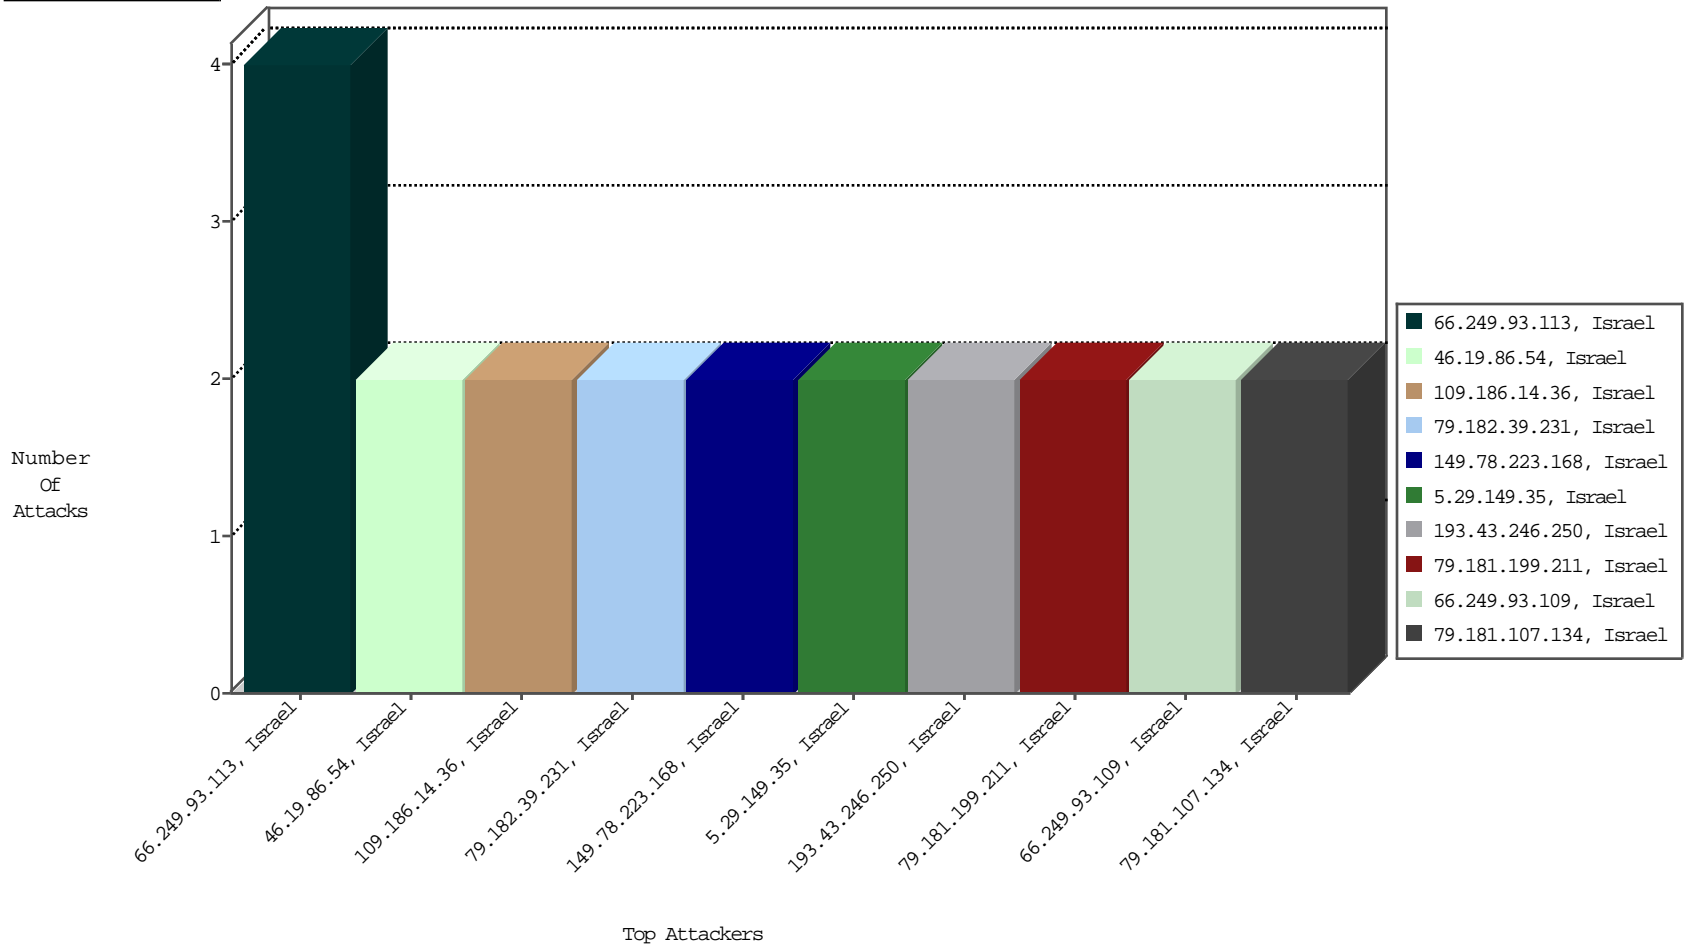

Focused IP Under Attack Daily Report

Top Targets

Top Attackers

Top Attackers In DDoS-Defence

Attacker Address	Attacker Geo	Target Address	Site	Signature	Device Action	DP_location.Location	Count
81.218.65.210	Israel	147.237.0.121		Block_Udp_All_Nets	drop	EEL-Isreal	1

05-04-2016-18:06:01 to 05-04-2016-19:06:01

Top Attackers In IPS

Attacker Address	Attacker Geo	Target Address	Site	Signature	Device Action	Count
------------------	--------------	----------------	------	-----------	---------------	-------