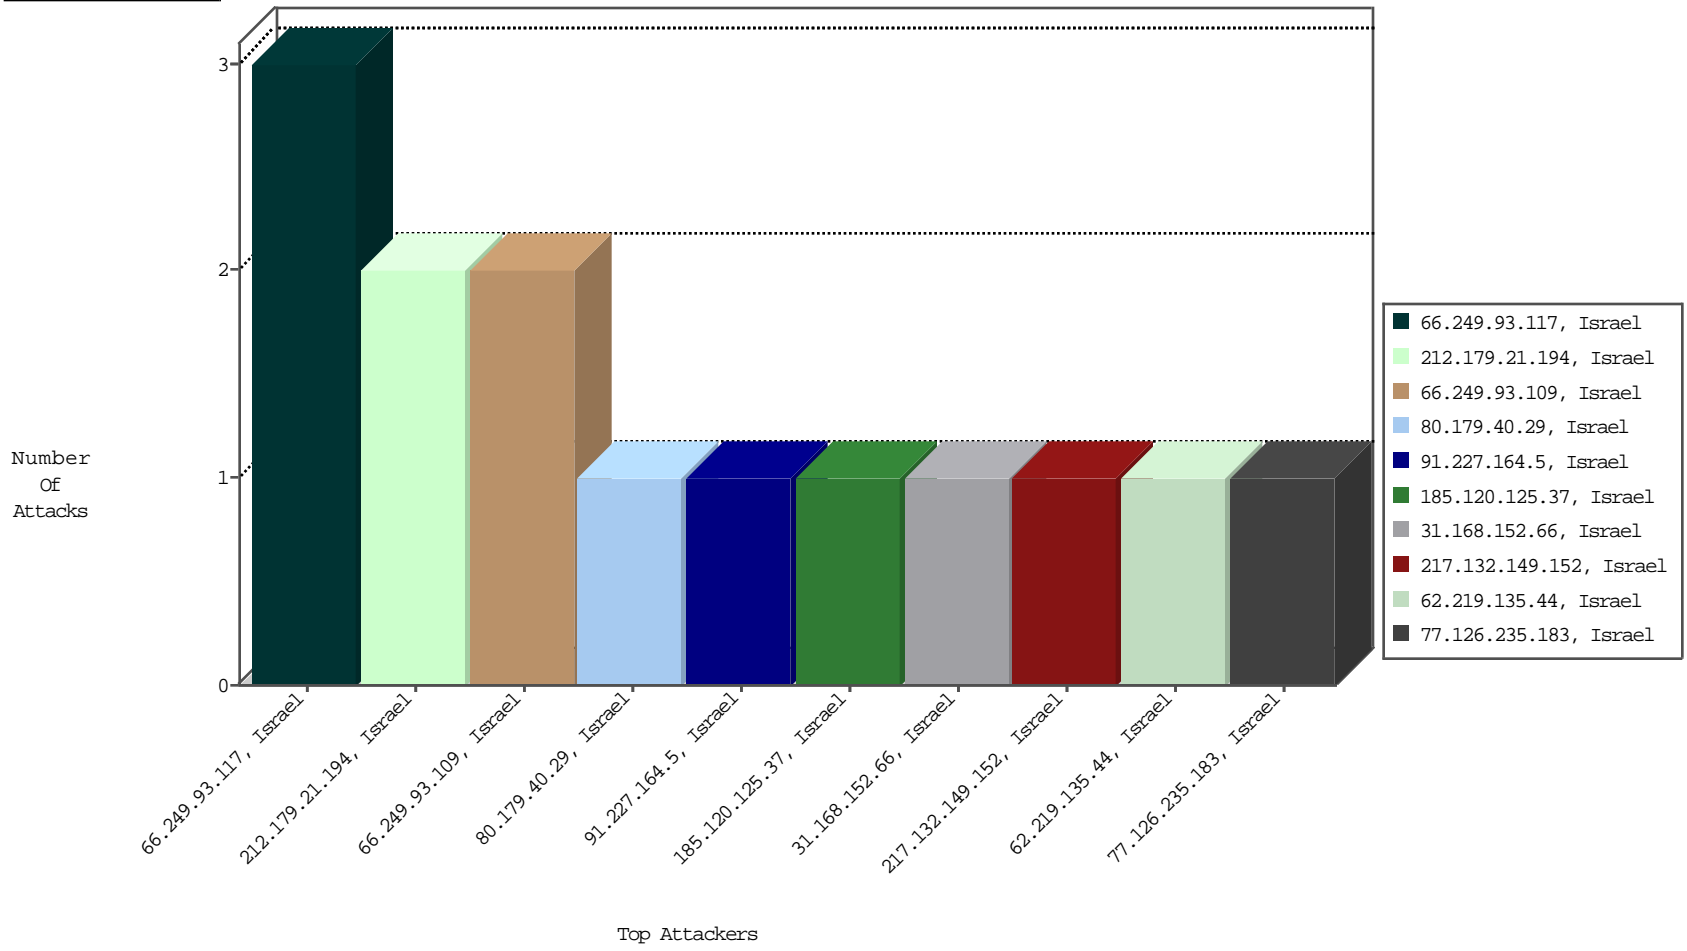

Focused IP Under Attack Daily Report

Top Targets

Top Attackers

Top Attackers In DDoS-Defence

Attacker Address	Attacker Geo	Target Address	Site	Signature	Device Action	DP_location.Location	Count
81.218.65.210	Israel	147.237.0.121		Block_Udp_All_Nets	drop	EEL-Isreal	1

Top Attackers In IPS

Attacker Address	Attacker Geo	Target Address	Site	Signature	Device Action	Count
------------------	--------------	----------------	------	-----------	---------------	-------

Top Attackers In IDS