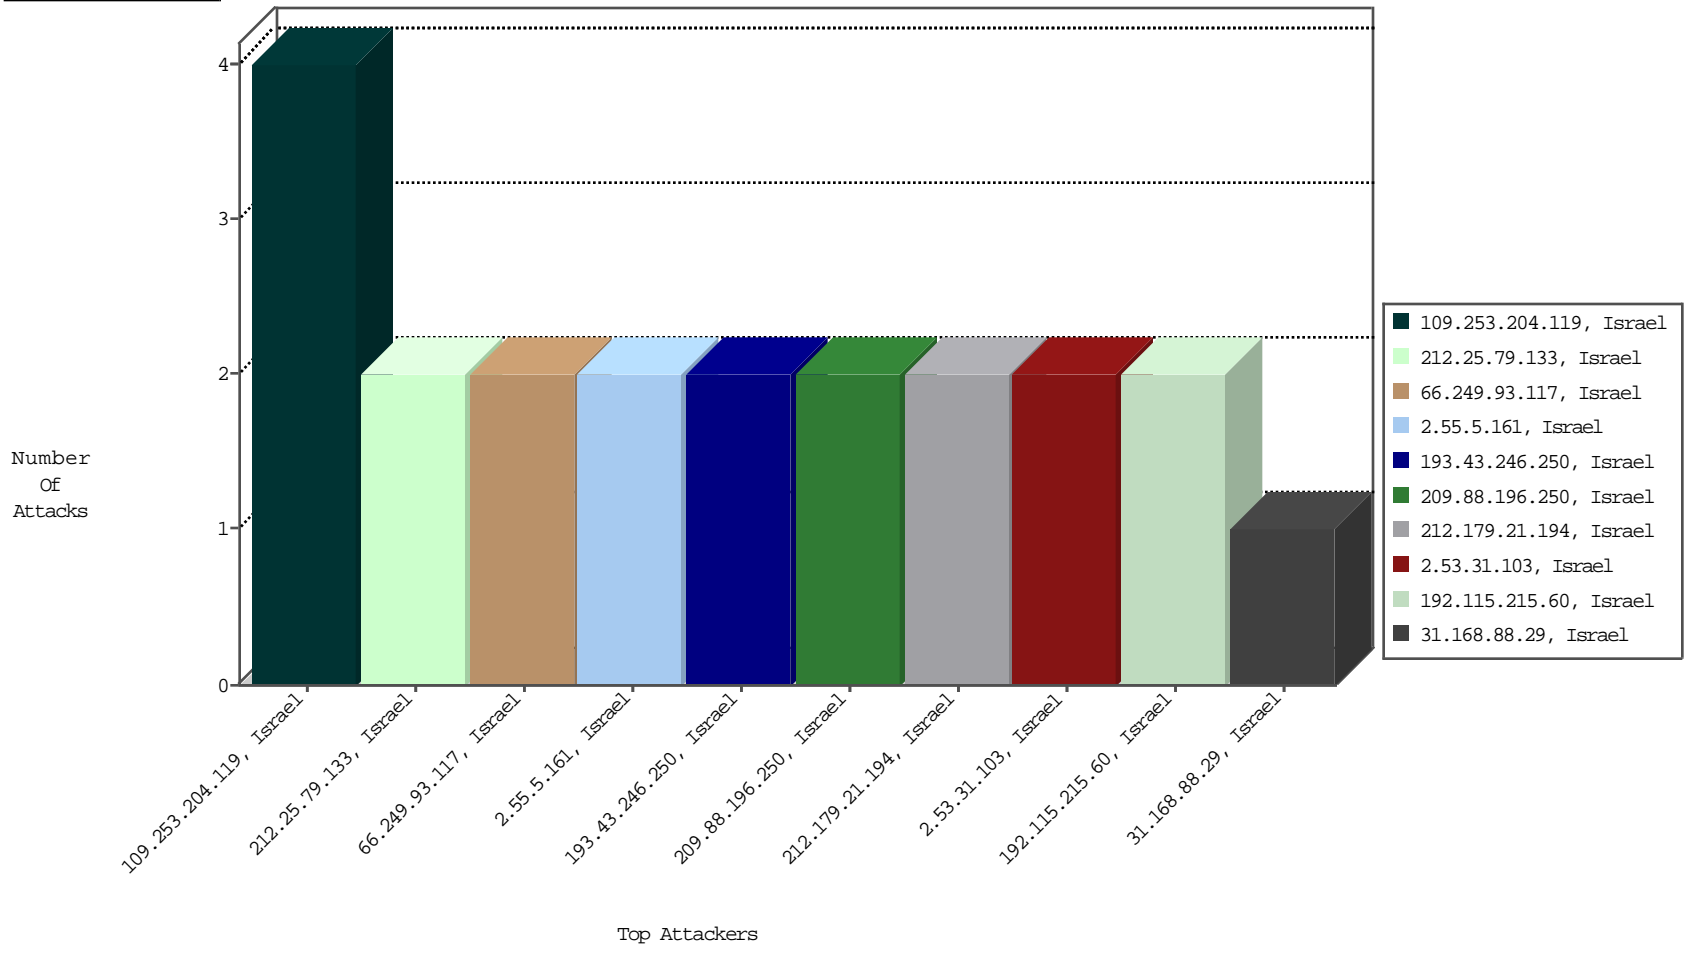

# Focused IP Under Attack Daily Report

Top Targets

Top Attackers

Top Attackers In DDoS-Defence

Attacker Address	Attacker Geo	Target Address	Site	Signature	Device Action	DP_location.Location	Count
------------------	--------------	----------------	------	-----------	---------------	----------------------	-------

Top Attackers In IPS

Attacker Address	Attacker Geo	Target Address	Site	Signature	Device Action	Count
------------------	--------------	----------------	------	-----------	---------------	-------

Top Attackers In IDS