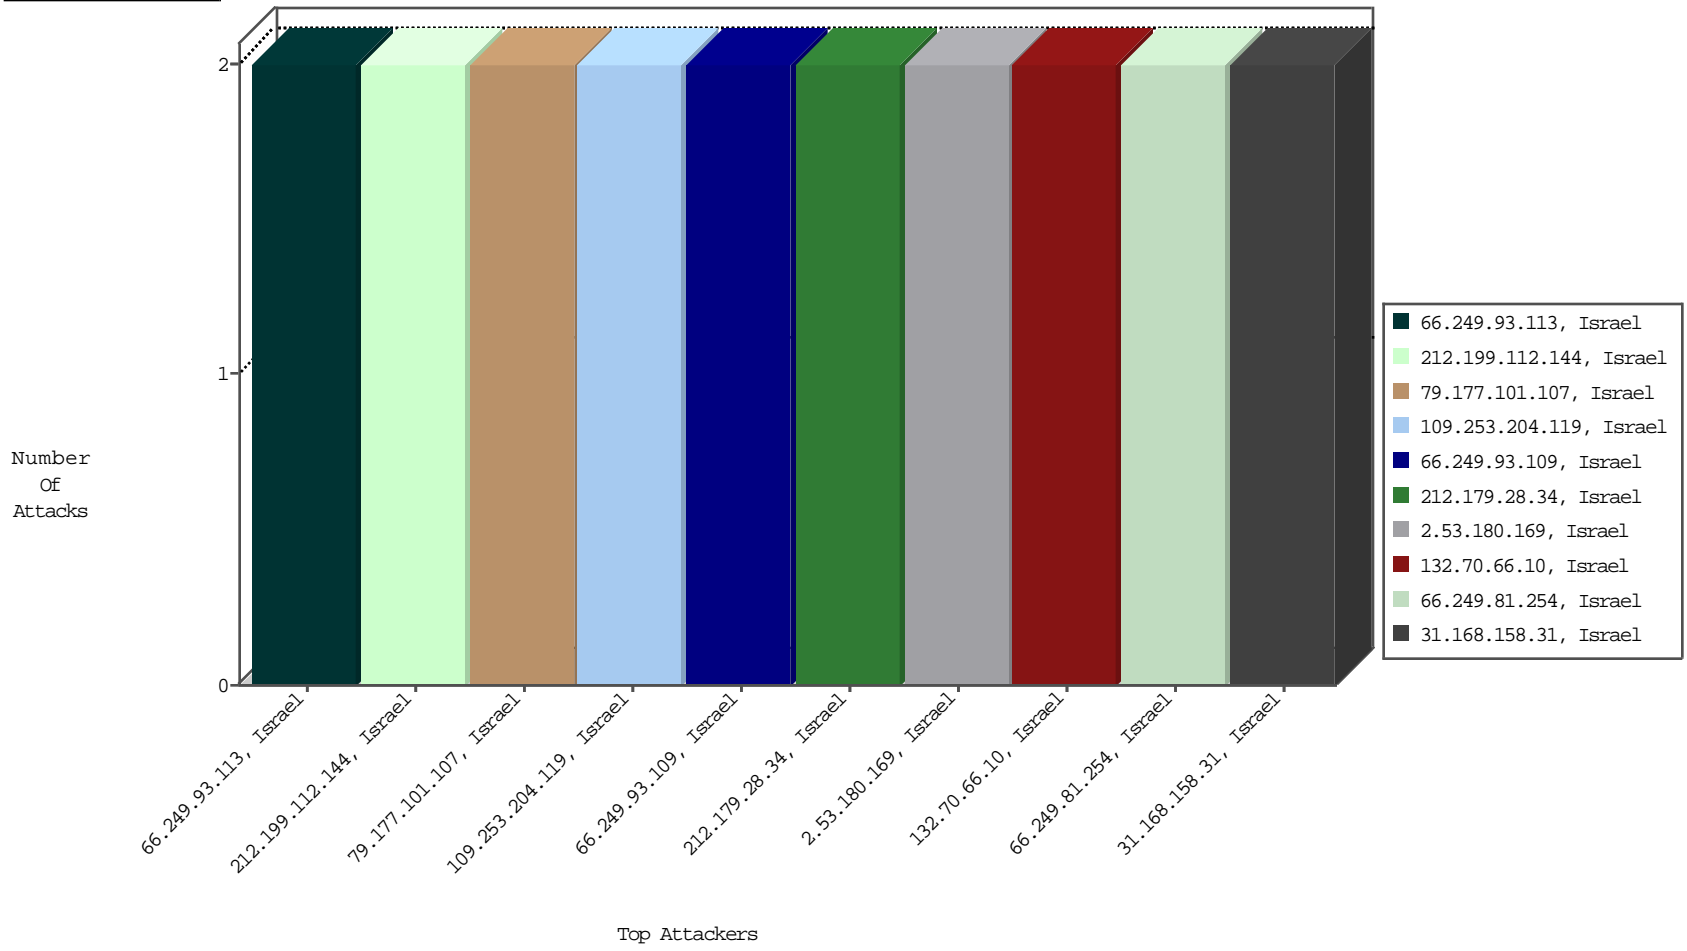

Focused IP Under Attack Daily Report

Top Targets

Top Attackers

Top Attackers In DDoS-Defence

Attacker Address	Attacker Geo	Target Address	Site	Signature	Device Action	DP_location.Location	Count
------------------	--------------	----------------	------	-----------	---------------	----------------------	-------

05-04-2016-15:06:04 to 05-04-2016-16:06:04

Top Attackers In IPS

Attacker Address	Attacker Geo	Target Address	Site	Signature	Device Action	Count
------------------	--------------	----------------	------	-----------	---------------	-------