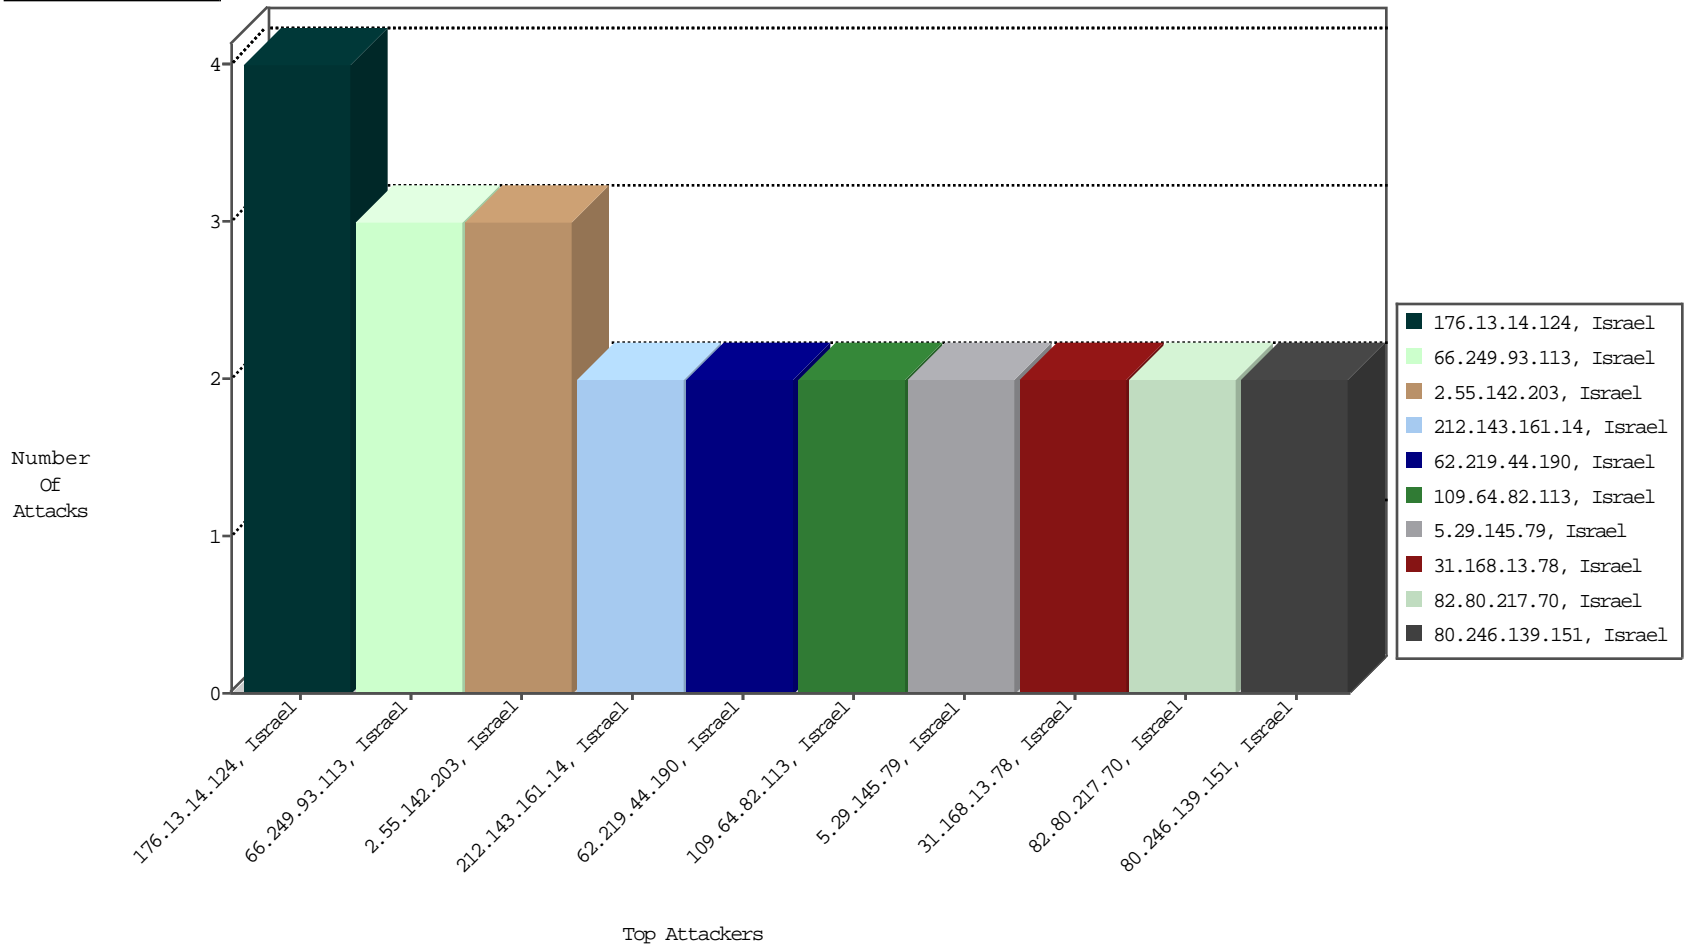

Focused IP Under Attack Daily Report

Top Targets

Top Attackers

Top Attackers In DDoS-Defence

Attacker Address	Attacker Geo	Target Address	Site	Signature	Device Action	DP_location.Location	Count
82.80.217.70	Israel	147.237.0.121		Block_Udp_All_Nets	drop	EEL-Isreal	1

Top Attackers In IPS

Attacker Address	Attacker Geo	Target Address	Site	Signature	Device Action	Count
------------------	--------------	----------------	------	-----------	---------------	-------

Top Attackers In IDS