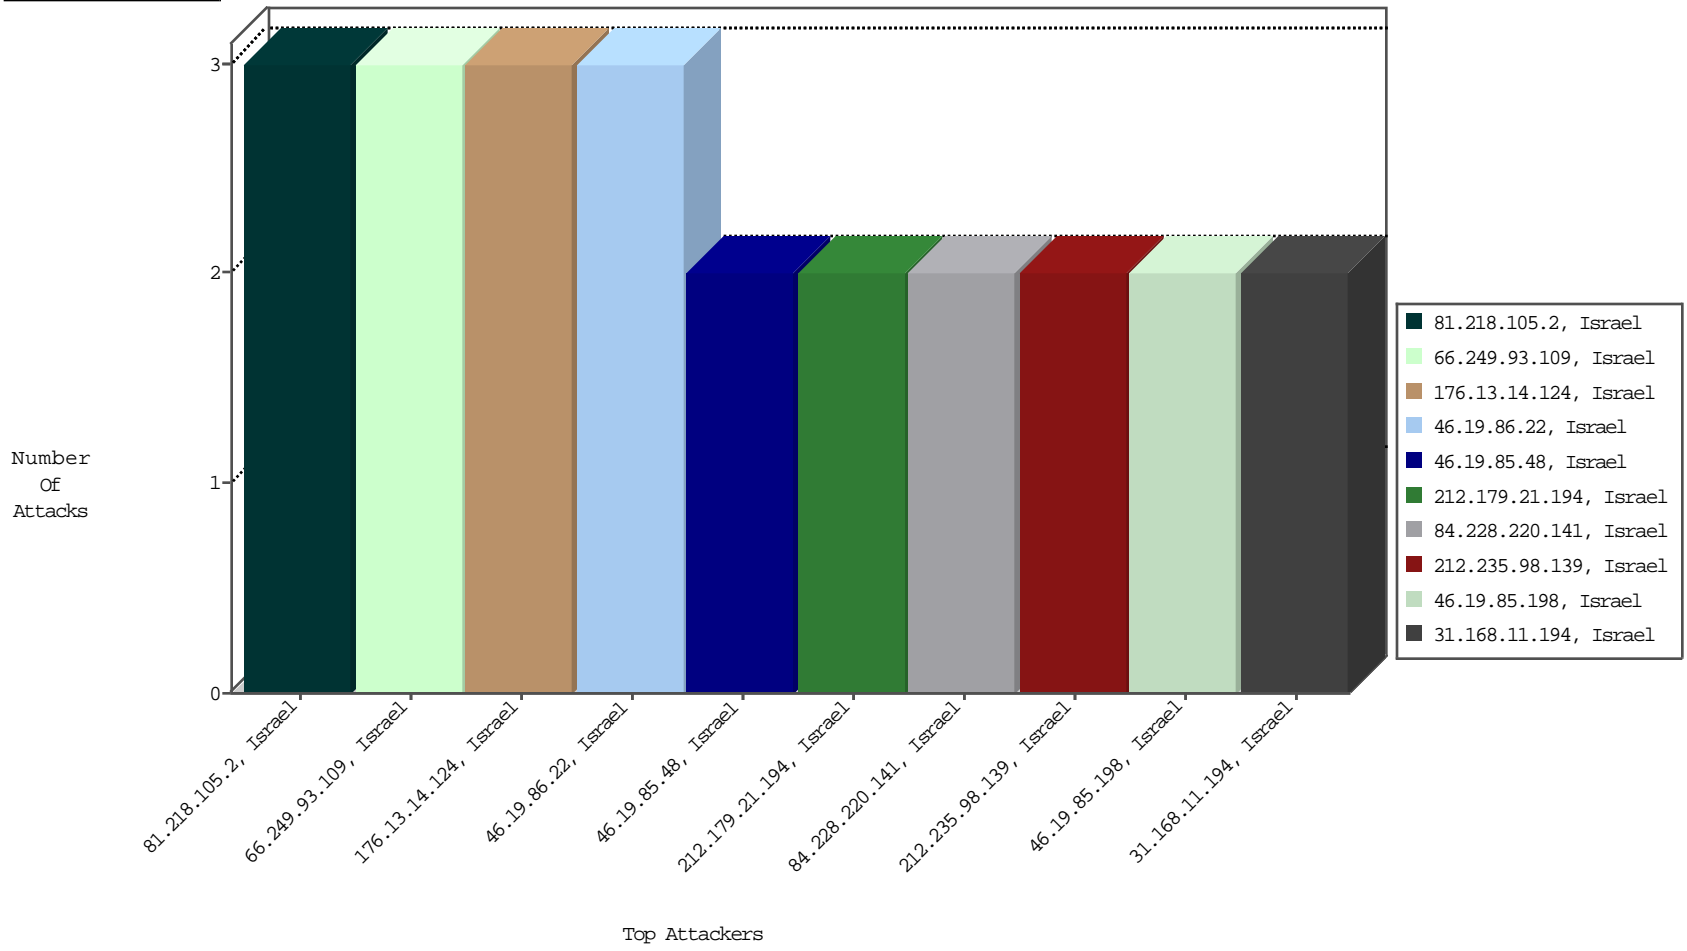

Focused IP Under Attack Daily Report

Top Targets

Top Attackers

Top Attackers In DDoS-Defence

Attacker Address	Attacker Geo	Target Address	Site	Signature	Device Action	DP_location.Location	Count
84.108.15.201	Israel	147.237.0.121		Block_Udp_All_Nets	drop	EEL-Isreal	1

05-04-2016-13:06:09 to 05-04-2016-14:06:09

Top Attackers In IPS

Attacker Address	Attacker Geo	Target Address	Site	Signature	Device Action	Count
------------------	--------------	----------------	------	-----------	---------------	-------