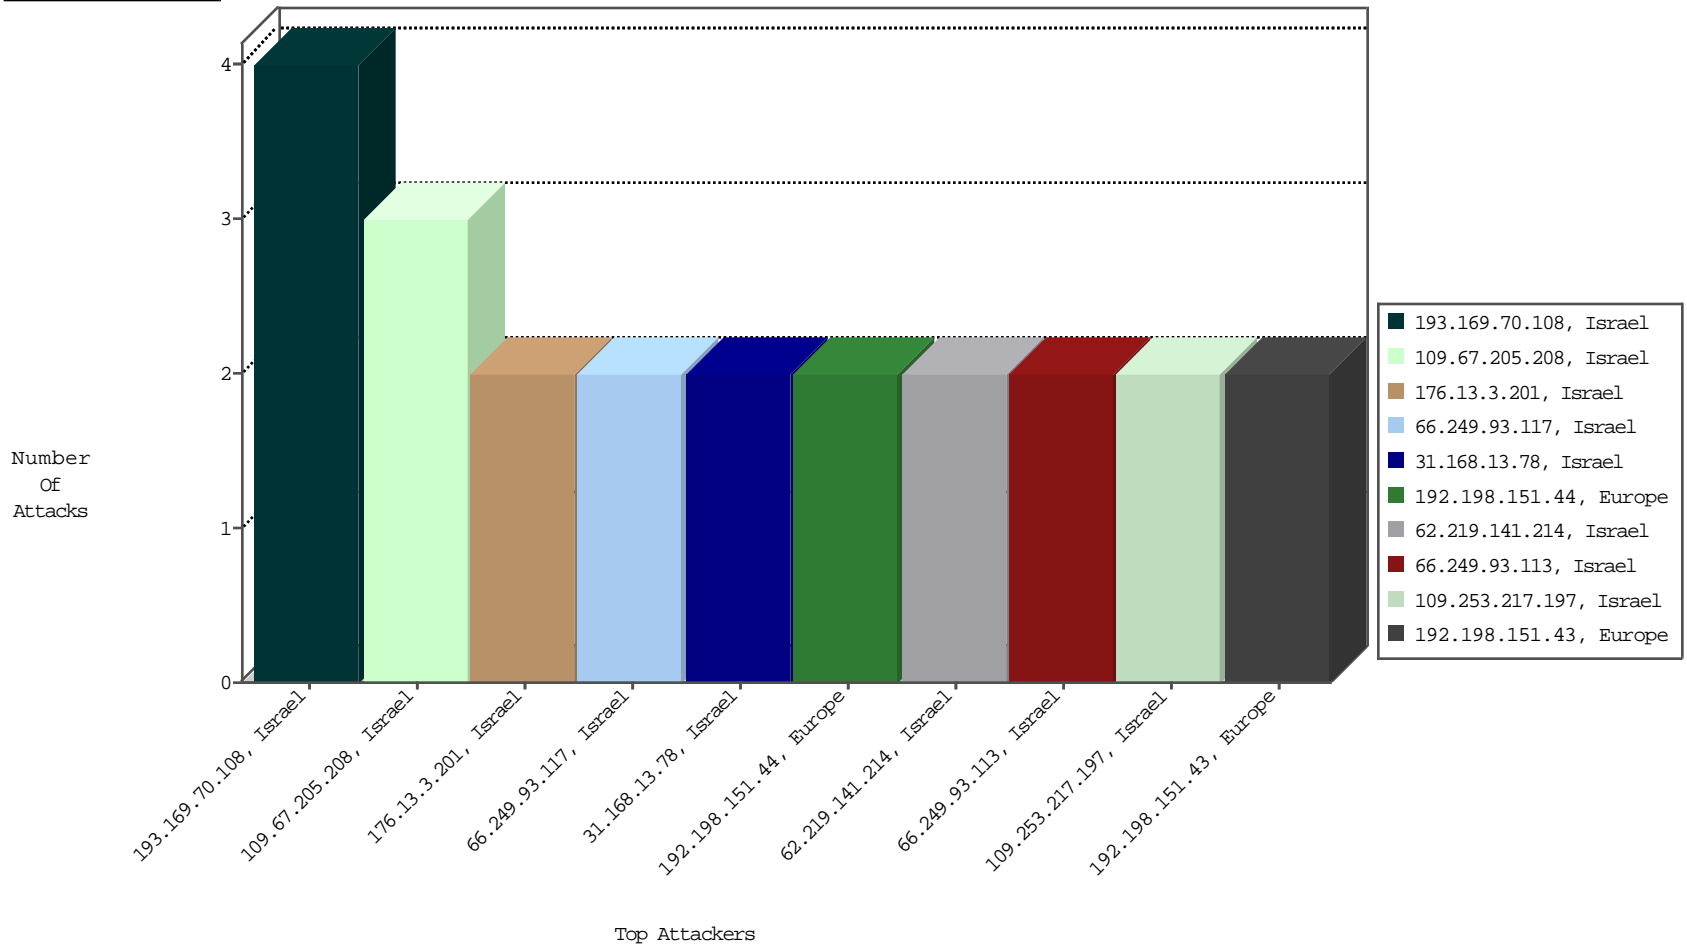

Focused IP Under Attack Daily Report

Top Targets

Top Attackers

05-04-2016-10:06:00 to 05-04-2016-11:06:00

Top Attackers In DDoS-Defence

Attacker Address	Attacker Geo	Target Address	Site	Signature	Device Action	DP_location.Location	Count
------------------	--------------	----------------	------	-----------	---------------	----------------------	-------

05-04-2016-10:06:00 to 05-04-2016-11:06:00

Top Attackers In IPS

Attacker Address	Attacker Geo	Target Address	Site	Signature	Device Action	Count
------------------	--------------	----------------	------	-----------	---------------	-------