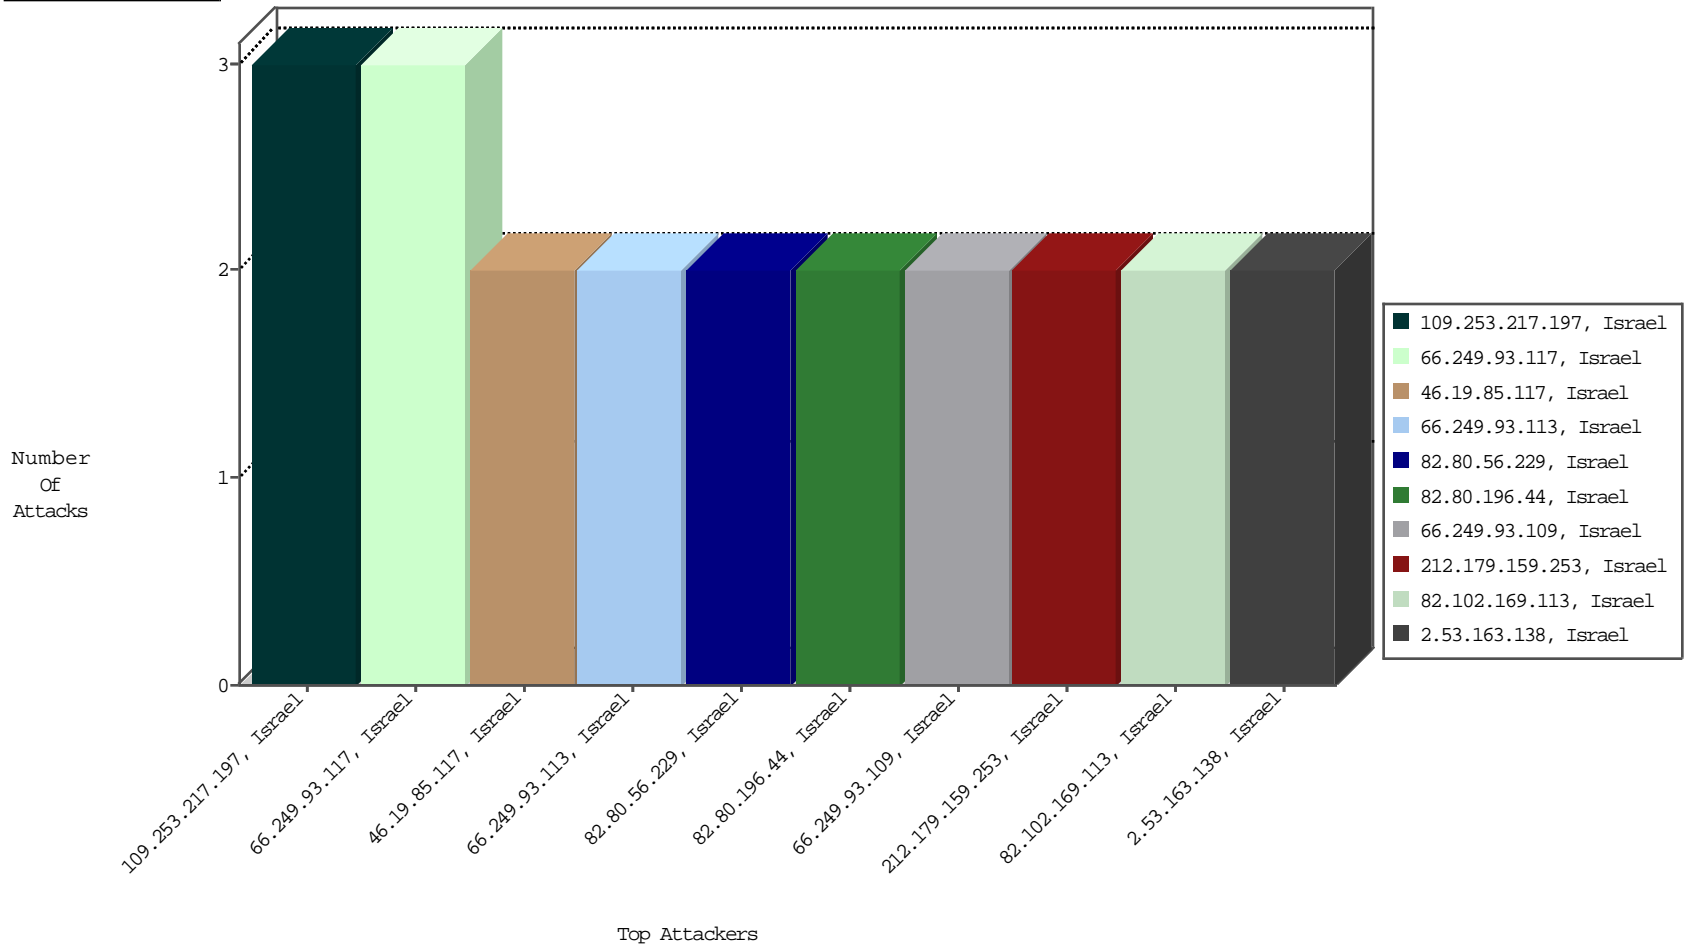

Focused IP Under Attack Daily Report

Top Targets

Top Attackers

Top Attackers In DDoS-Defence

Attacker Address	Attacker Geo	Target Address	Site	Signature	Device Action	DP_location.Location	Count
81.218.65.210	Israel	147.237.0.121		Block_Udp_All_Nets	drop	EEL-Isreal	1

05-04-2016-09:06:07 to 05-04-2016-10:06:07

Top Attackers In IPS

Attacker Address	Attacker Geo	Target Address	Site	Signature	Device Action	Count
------------------	--------------	----------------	------	-----------	---------------	-------