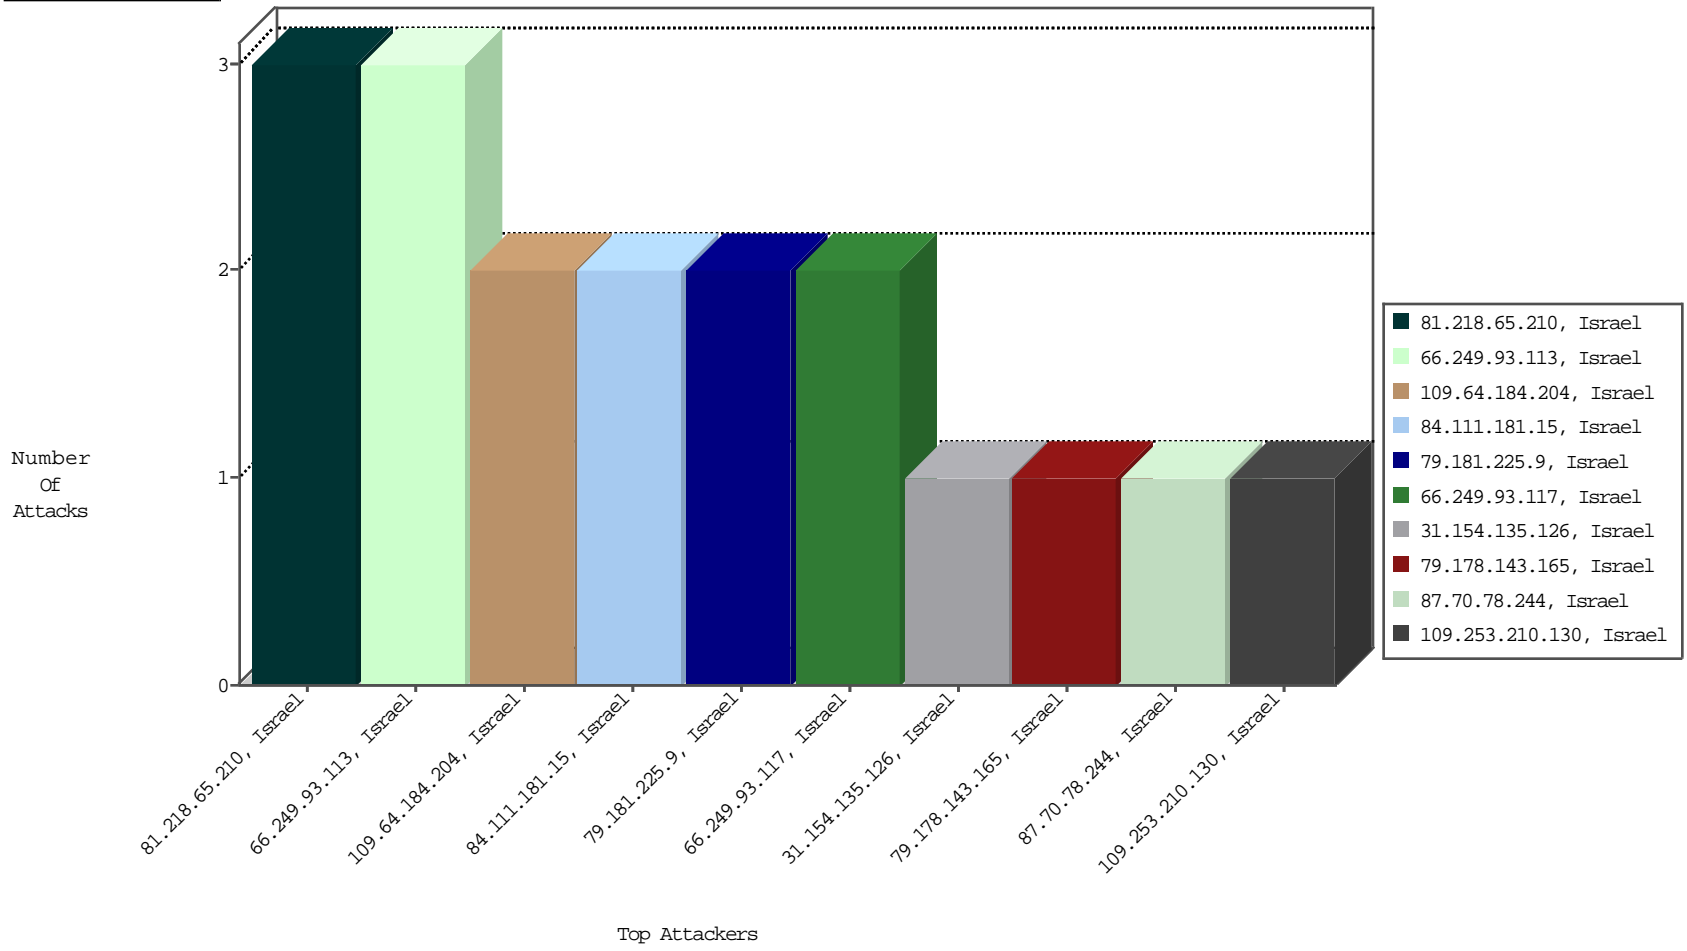

Focused IP Under Attack Daily Report

Top Targets

Top Attackers

Top Attackers In DDoS-Defence

Attacker Address	Attacker Geo	Target Address	Site	Signature	Device Action	DP_location.Location	Count
81.218.65.210	Israel	147.237.0.121		Block_Udp_All_Nets	drop	EEL-Isreal	3

05-04-2016-01:08:02 to 05-04-2016-02:08:02

Top Attackers In IPS

Attacker Address	Attacker Geo	Target Address	Site	Signature	Device Action	Count
------------------	--------------	----------------	------	-----------	---------------	-------