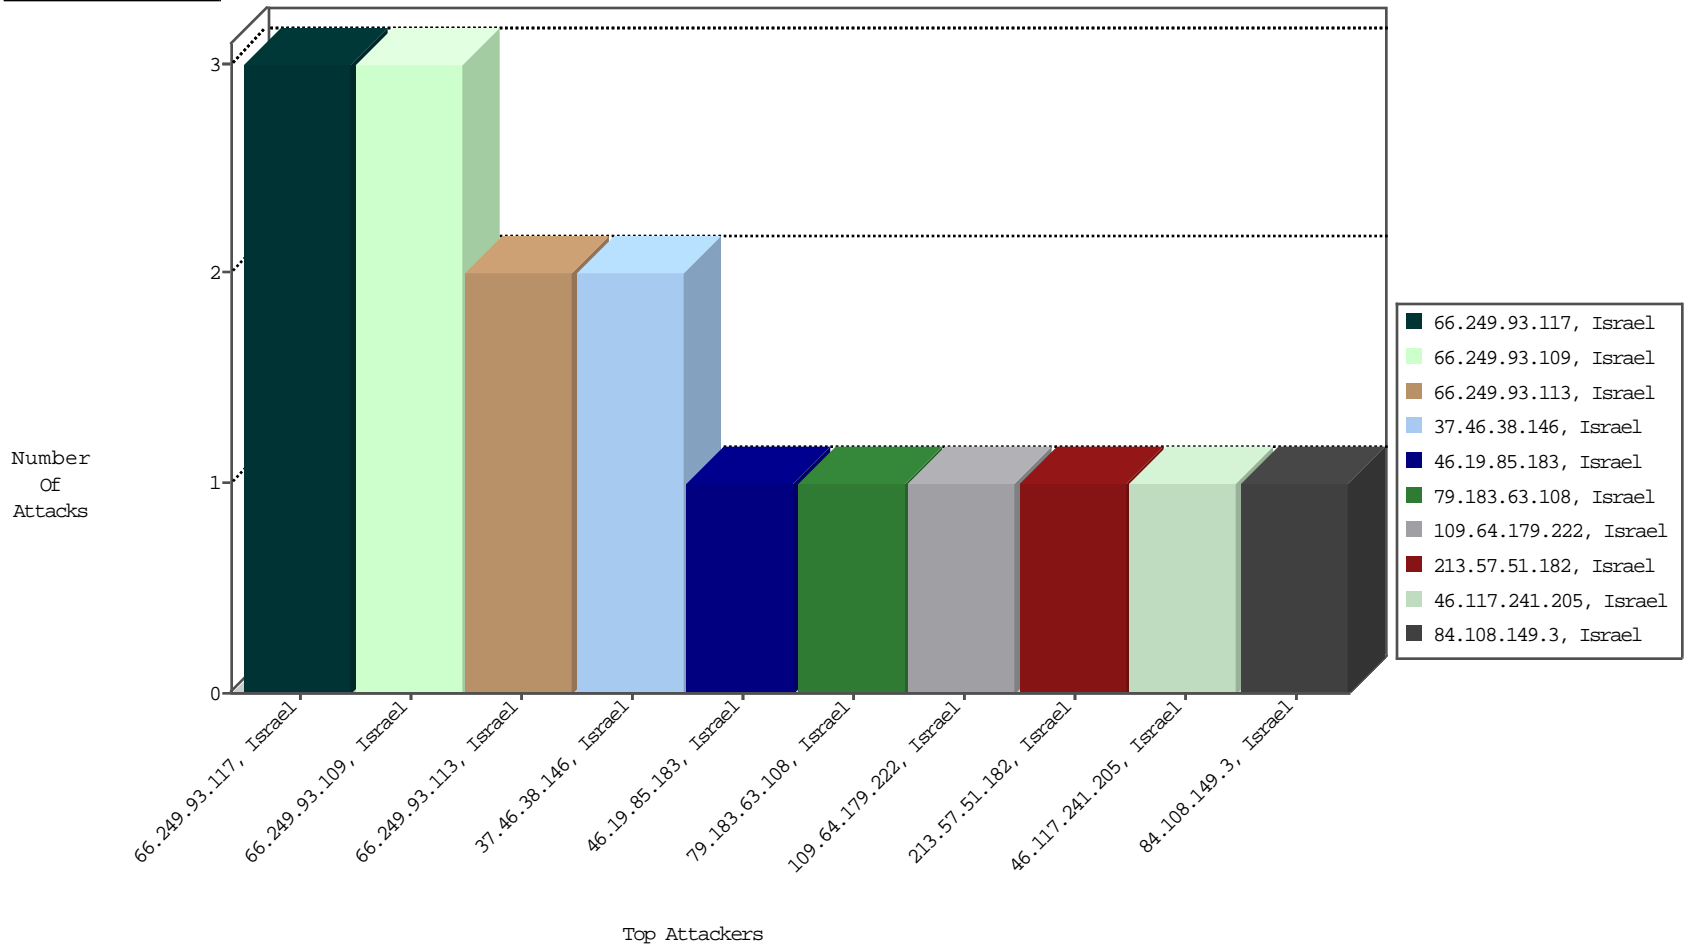

Focused IP Under Attack Daily Report

Top Targets

Top Attackers

Top Attackers In DDoS-Defence

Attacker Address	Attacker Geo	Target Address	Site	Signature	Device Action	DP_location.Location	Count
------------------	--------------	----------------	------	-----------	---------------	----------------------	-------

05-03-2016-22:06:08 to 05-03-2016-23:06:08

Top Attackers In IPS

Attacker Address	Attacker Geo	Target Address	Site	Signature	Device Action	Count
------------------	--------------	----------------	------	-----------	---------------	-------