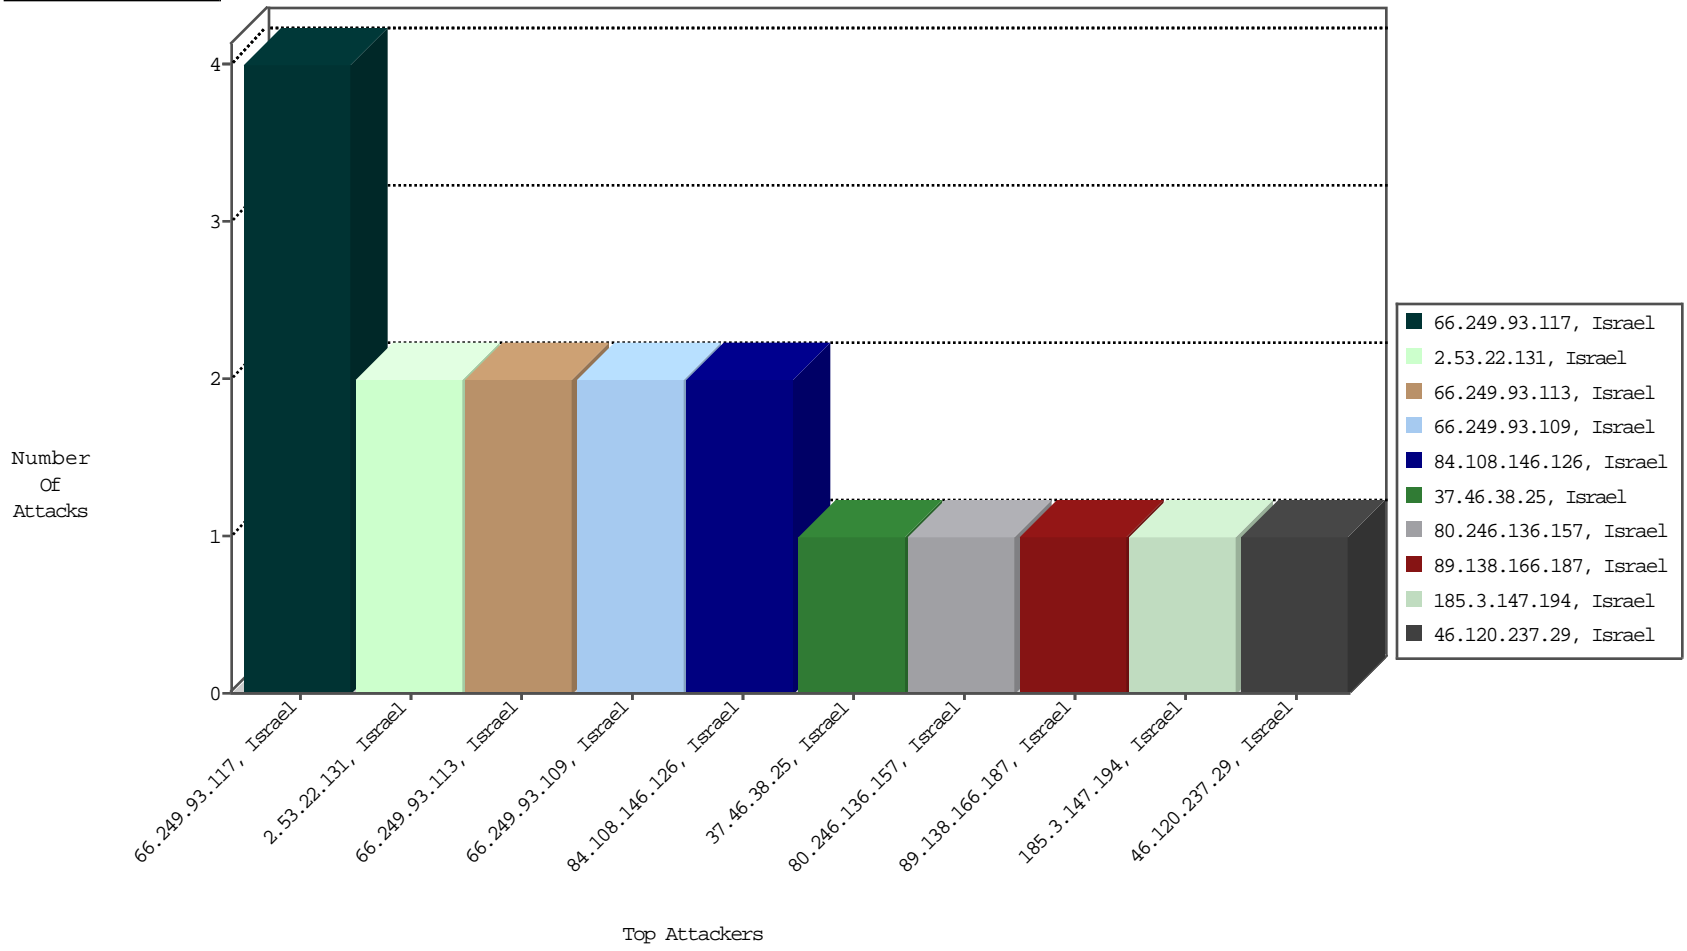

# Focused IP Under Attack Daily Report

Top Targets

Top Attackers

Top Attackers In DDoS-Defence

Attacker Address	Attacker Geo	Target Address	Site	Signature	Device Action	DP_location.Location	Count
------------------	--------------	----------------	------	-----------	---------------	----------------------	-------

05-03-2016-21:06:05 to 05-03-2016-22:06:05

Top Attackers In IPS

Attacker Address	Attacker Geo	Target Address	Site	Signature	Device Action	Count
------------------	--------------	----------------	------	-----------	---------------	-------