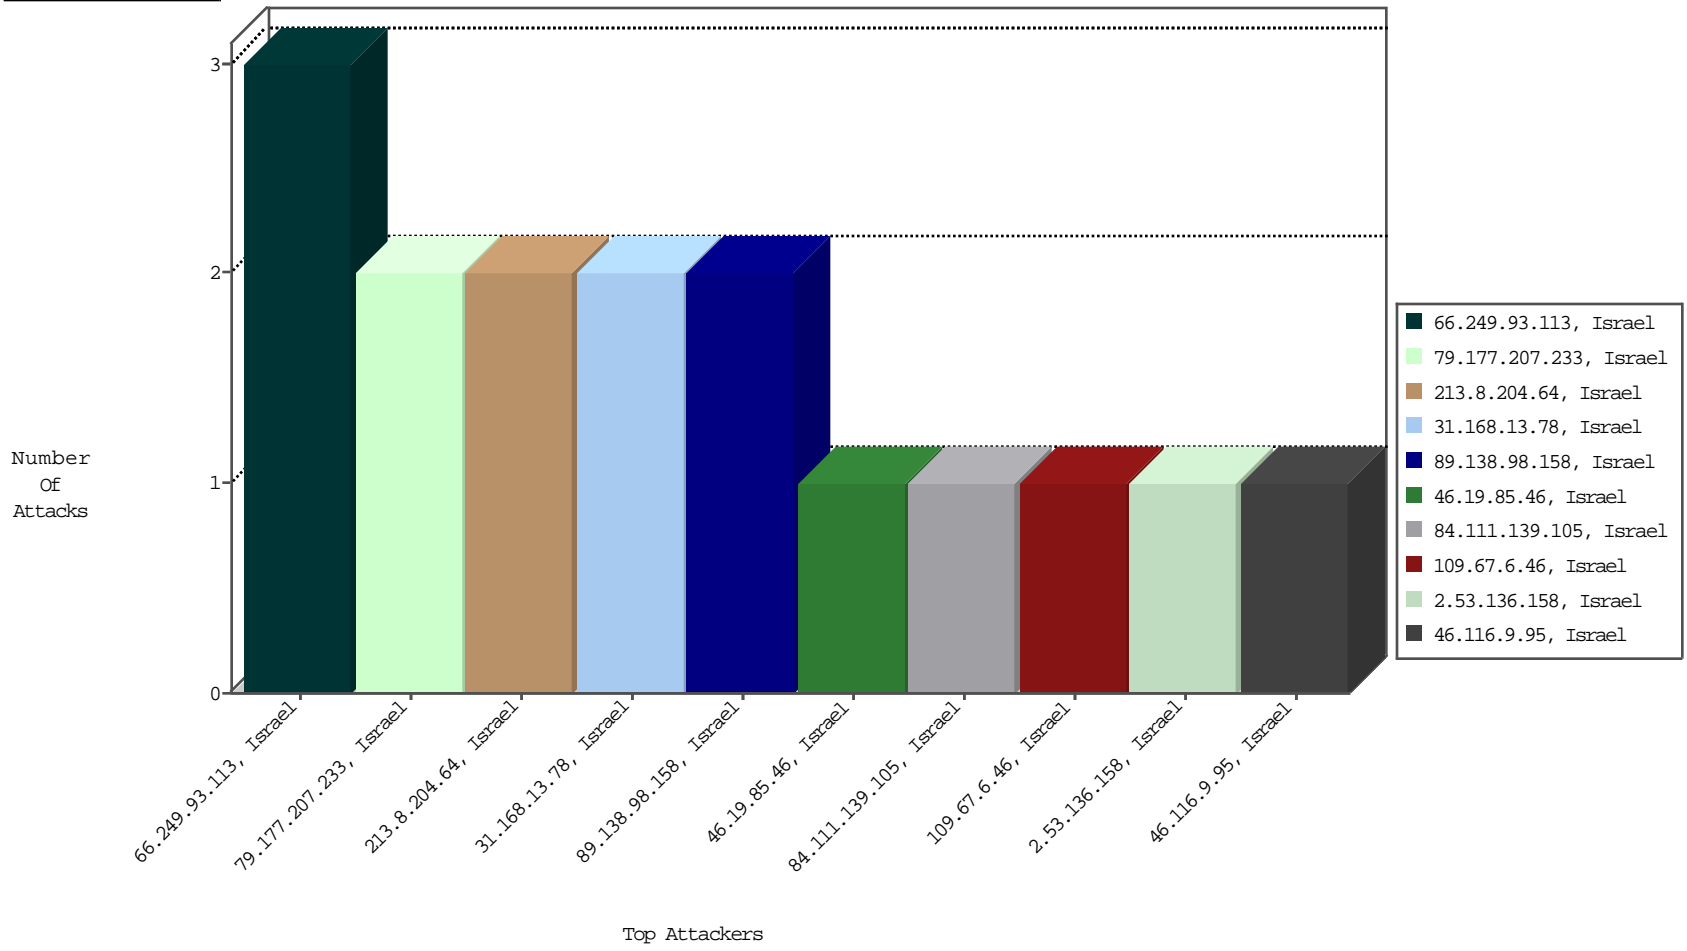

Focused IP Under Attack Daily Report

Top Targets

Top Attackers

Top Attackers In DDoS-Defence

Attacker Address	Attacker Geo	Target Address	Site	Signature	Device Action	DP_location.Location	Count
------------------	--------------	----------------	------	-----------	---------------	----------------------	-------

05-03-2016-20:06:02 to 05-03-2016-21:06:02

Top Attackers In IPS

Attacker Address	Attacker Geo	Target Address	Site	Signature	Device Action	Count
------------------	--------------	----------------	------	-----------	---------------	-------