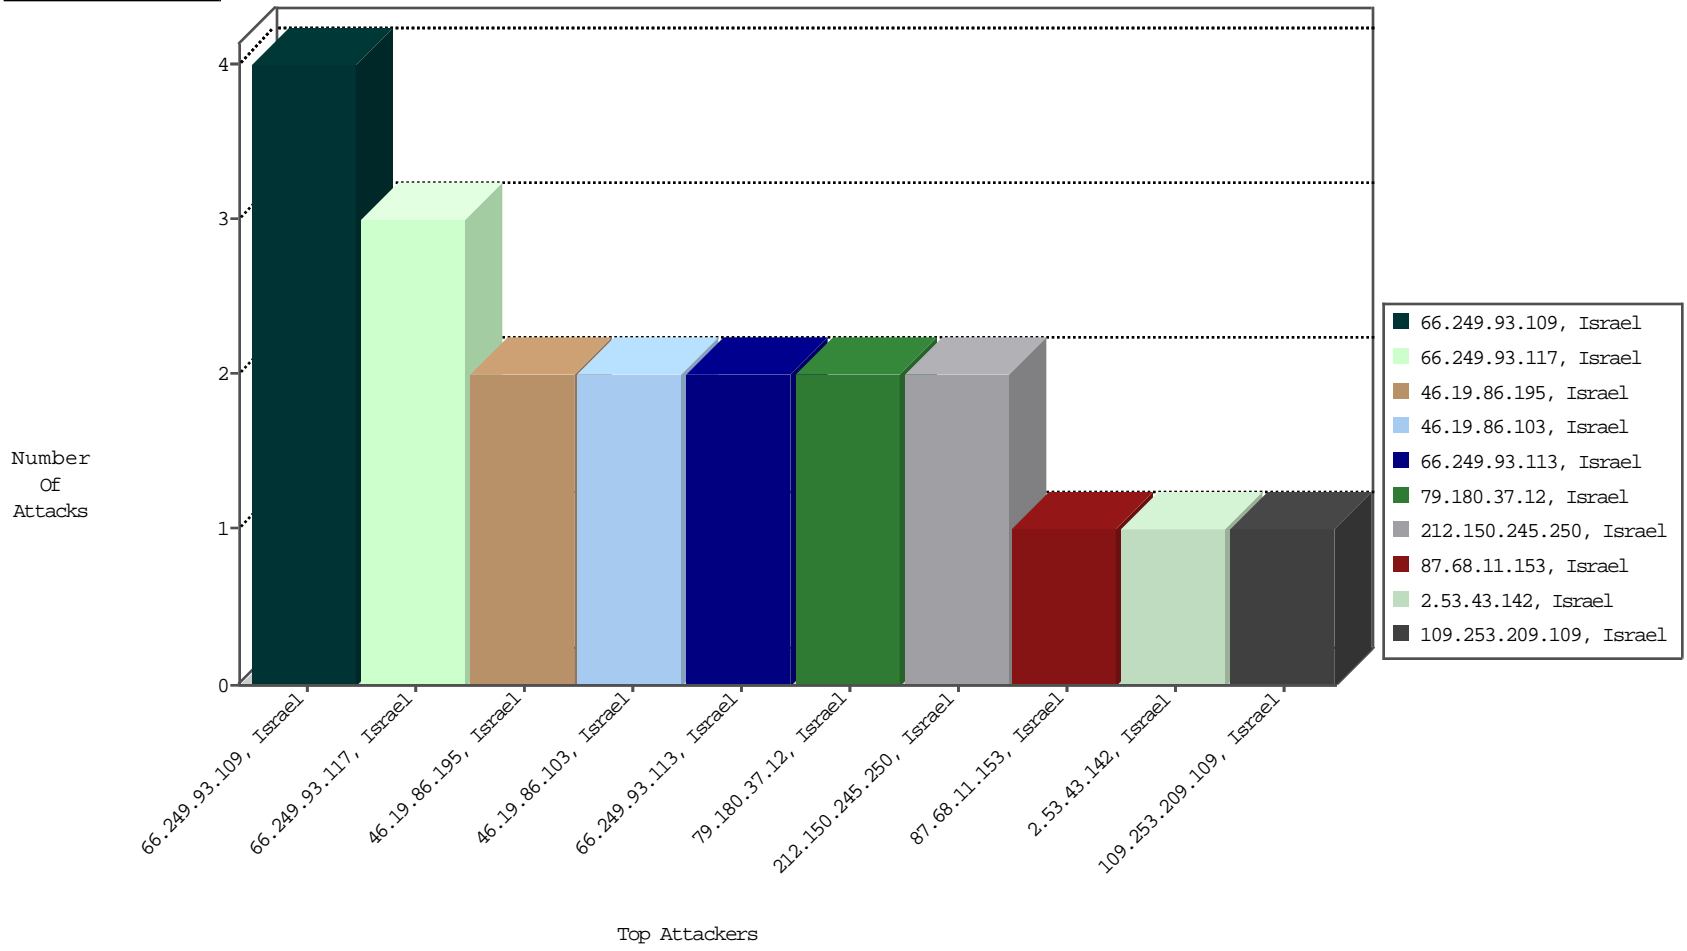

Focused IP Under Attack Daily Report

Top Targets

Top Attackers

Top Attackers In DDoS-Defence

Attacker Address	Attacker Geo	Target Address	Site	Signature	Device Action	DP_location.Location	Count
------------------	--------------	----------------	------	-----------	---------------	----------------------	-------

05-03-2016-18:06:08 to 05-03-2016-19:06:08

Top Attackers In IPS

Attacker Address	Attacker Geo	Target Address	Site	Signature	Device Action	Count
------------------	--------------	----------------	------	-----------	---------------	-------