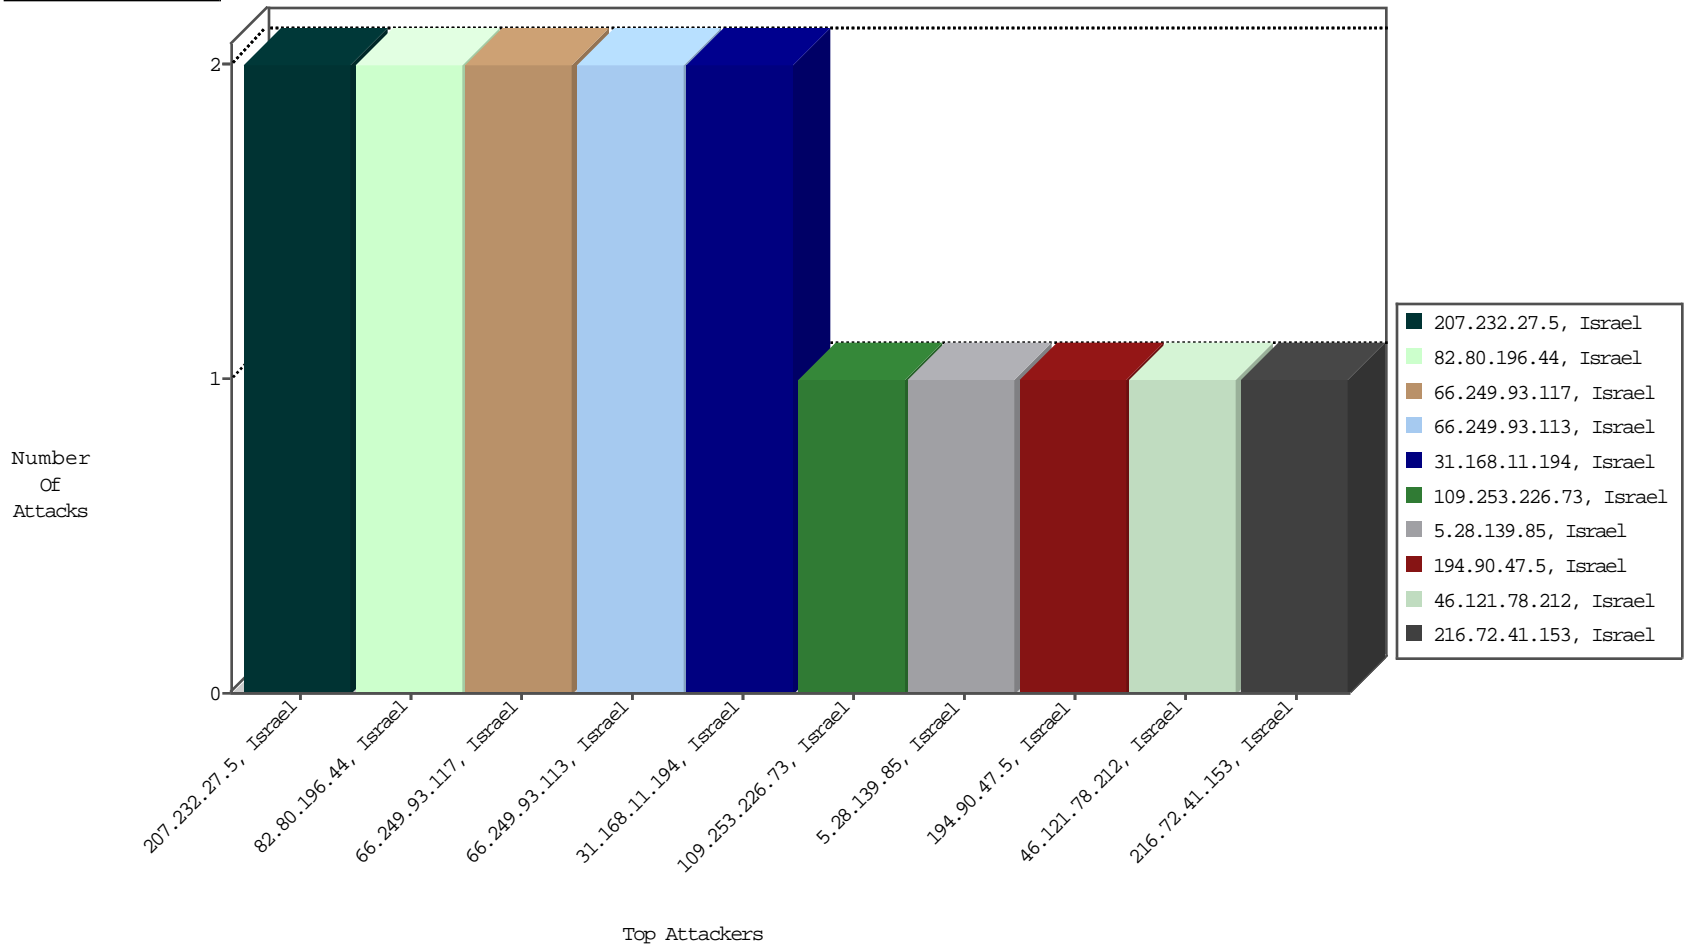

Focused IP Under Attack Daily Report

Top Targets

Top Attackers

Top Attackers In DDoS-Defence

Attacker Address	Attacker Geo	Target Address	Site	Signature	Device Action	DP_location.Location	Count
81.218.65.210	Israel	147.237.0.121		Block_Udp_All_Nets	drop	EEL-Isreal	1

05-03-2016-17:06:05 to 05-03-2016-18:06:05

Top Attackers In IPS

Attacker Address	Attacker Geo	Target Address	Site	Signature	Device Action	Count
------------------	--------------	----------------	------	-----------	---------------	-------