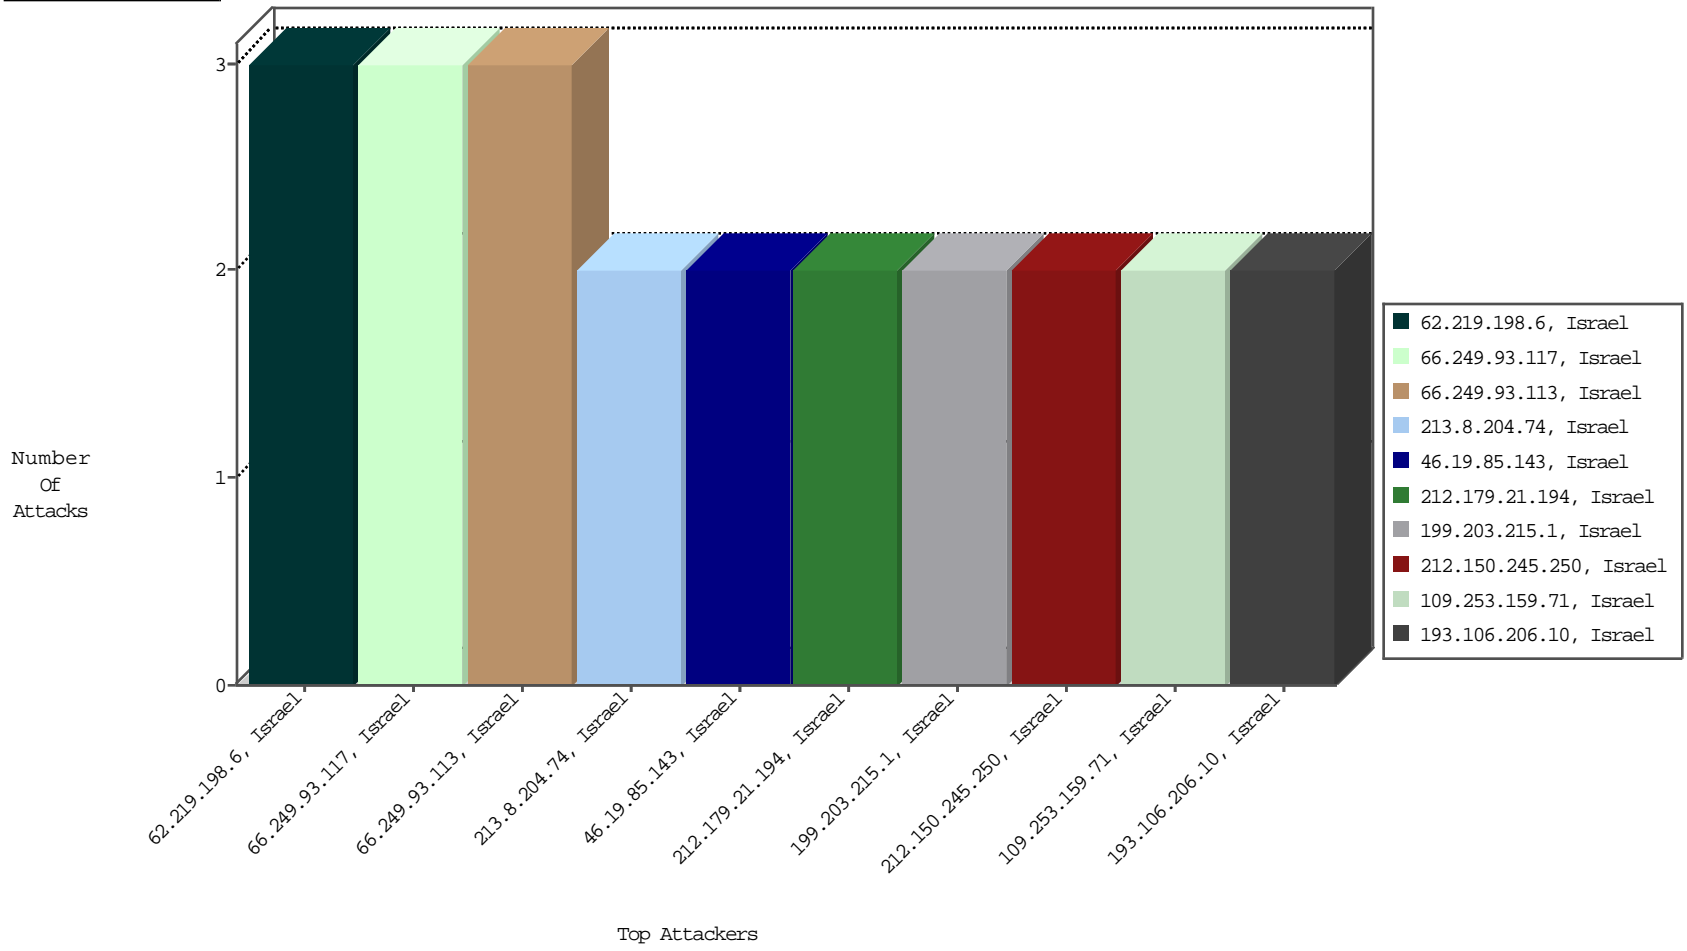

Focused IP Under Attack Daily Report

Top Targets

Top Attackers

Top Attackers In DDoS-Defence

Attacker Address	Attacker Geo	Target Address	Site	Signature	Device Action	DP_location.Location	Count
------------------	--------------	----------------	------	-----------	---------------	----------------------	-------

Top Attackers In IPS

Attacker Address	Attacker Geo	Target Address	Site	Signature	Device Action	Count
------------------	--------------	----------------	------	-----------	---------------	-------

Top Attackers In IDS