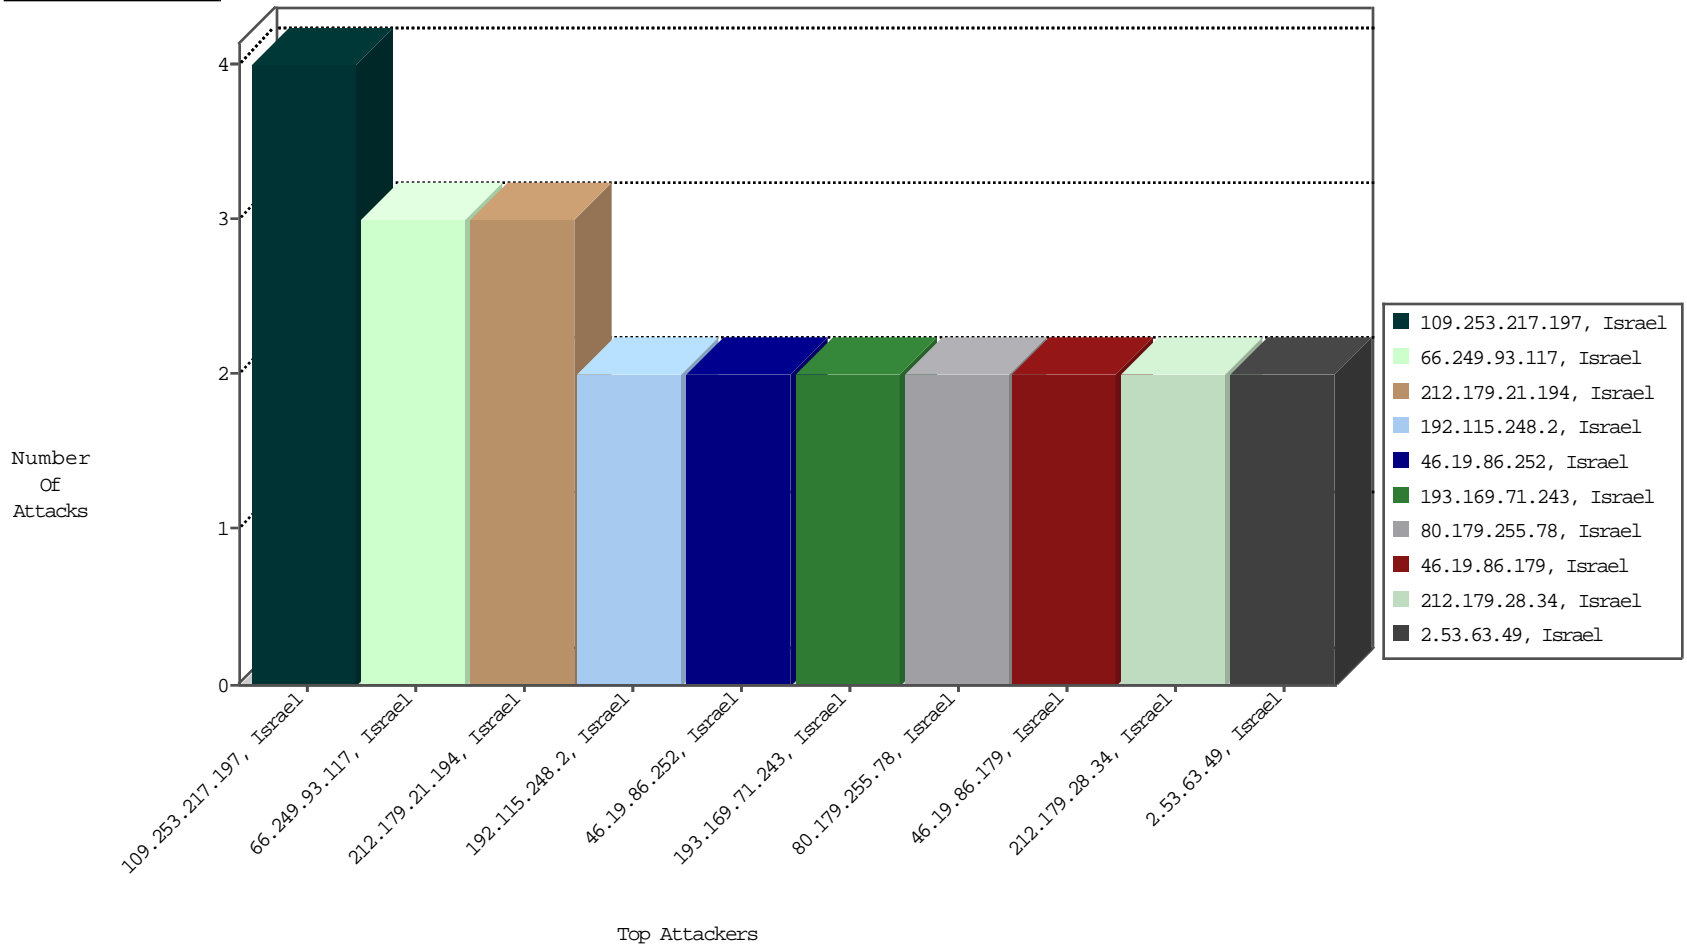

Focused IP Under Attack Daily Report

Top Targets

Top Attackers

Top Attackers In DDoS-Defence

Attacker Address	Attacker Geo	Target Address	Site	Signature	Device Action	DP_location.Location	Count
------------------	--------------	----------------	------	-----------	---------------	----------------------	-------

Top Attackers In IPS

Attacker Address	Attacker Geo	Target Address	Site	Signature	Device Action	Count
------------------	--------------	----------------	------	-----------	---------------	-------

Top Attackers In IDS