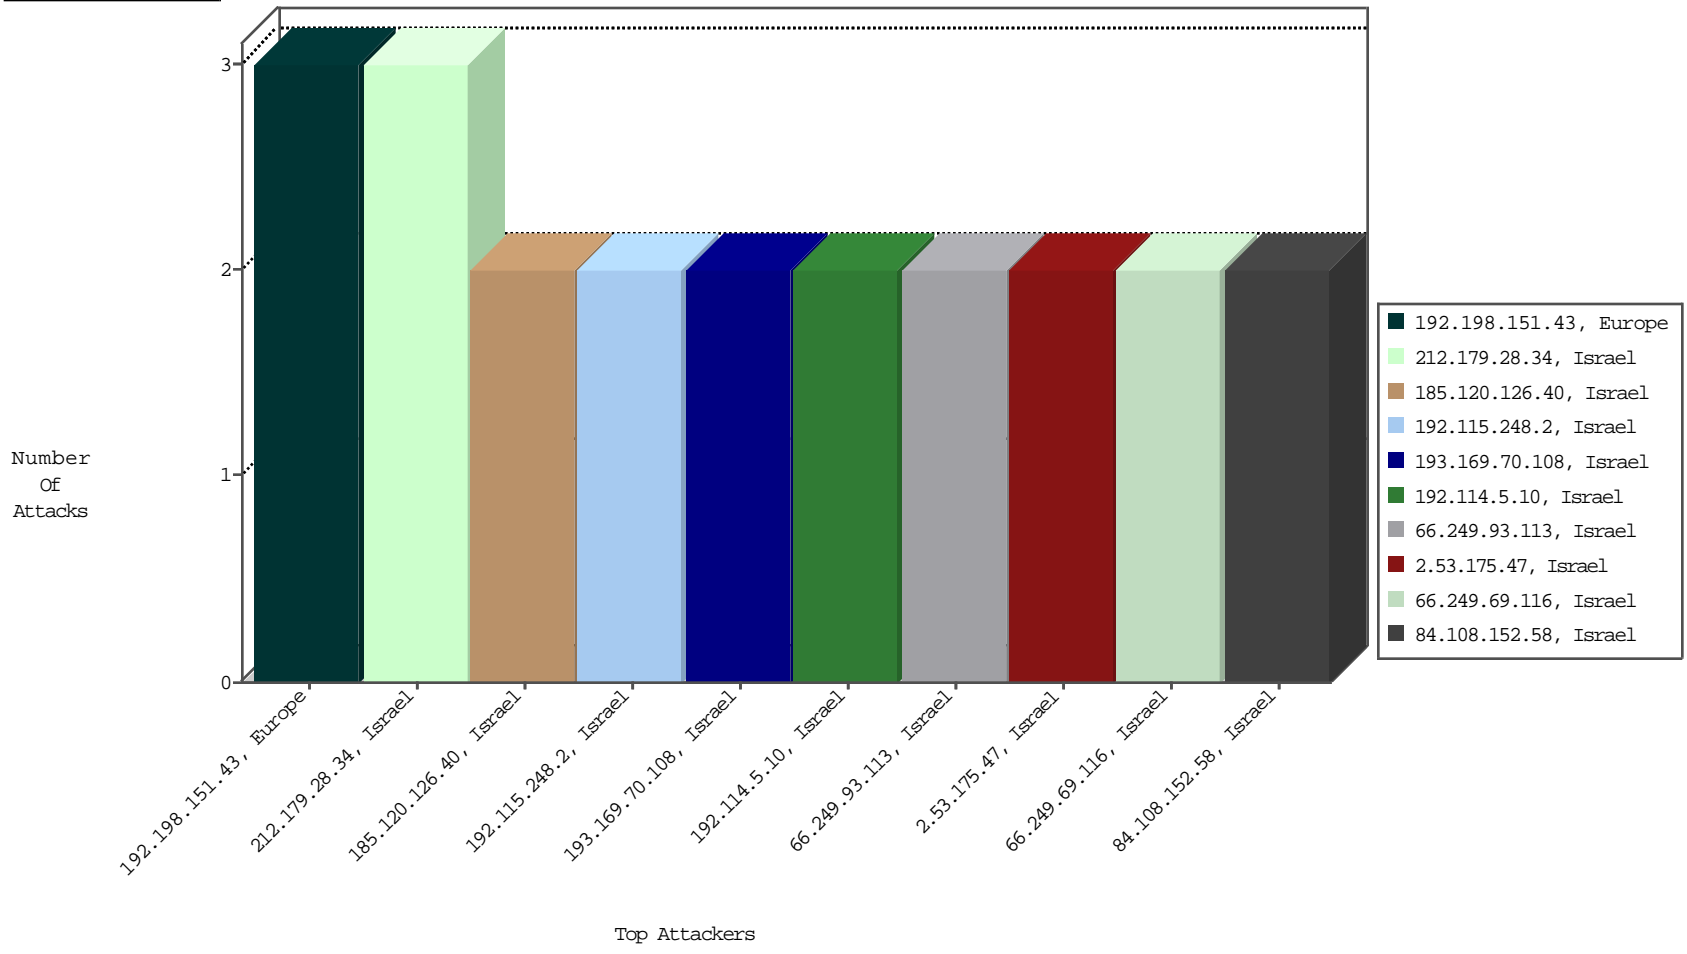

Focused IP Under Attack Daily Report

Top Targets

Top Attackers

Top Attackers In DDoS-Defence

Attacker Address	Attacker Geo	Target Address	Site	Signature	Device Action	DP_location.Location	Count
------------------	--------------	----------------	------	-----------	---------------	----------------------	-------

05-03-2016-12:06:05 to 05-03-2016-13:06:05

Top Attackers In IPS

Attacker Address	Attacker Geo	Target Address	Site	Signature	Device Action	Count
------------------	--------------	----------------	------	-----------	---------------	-------