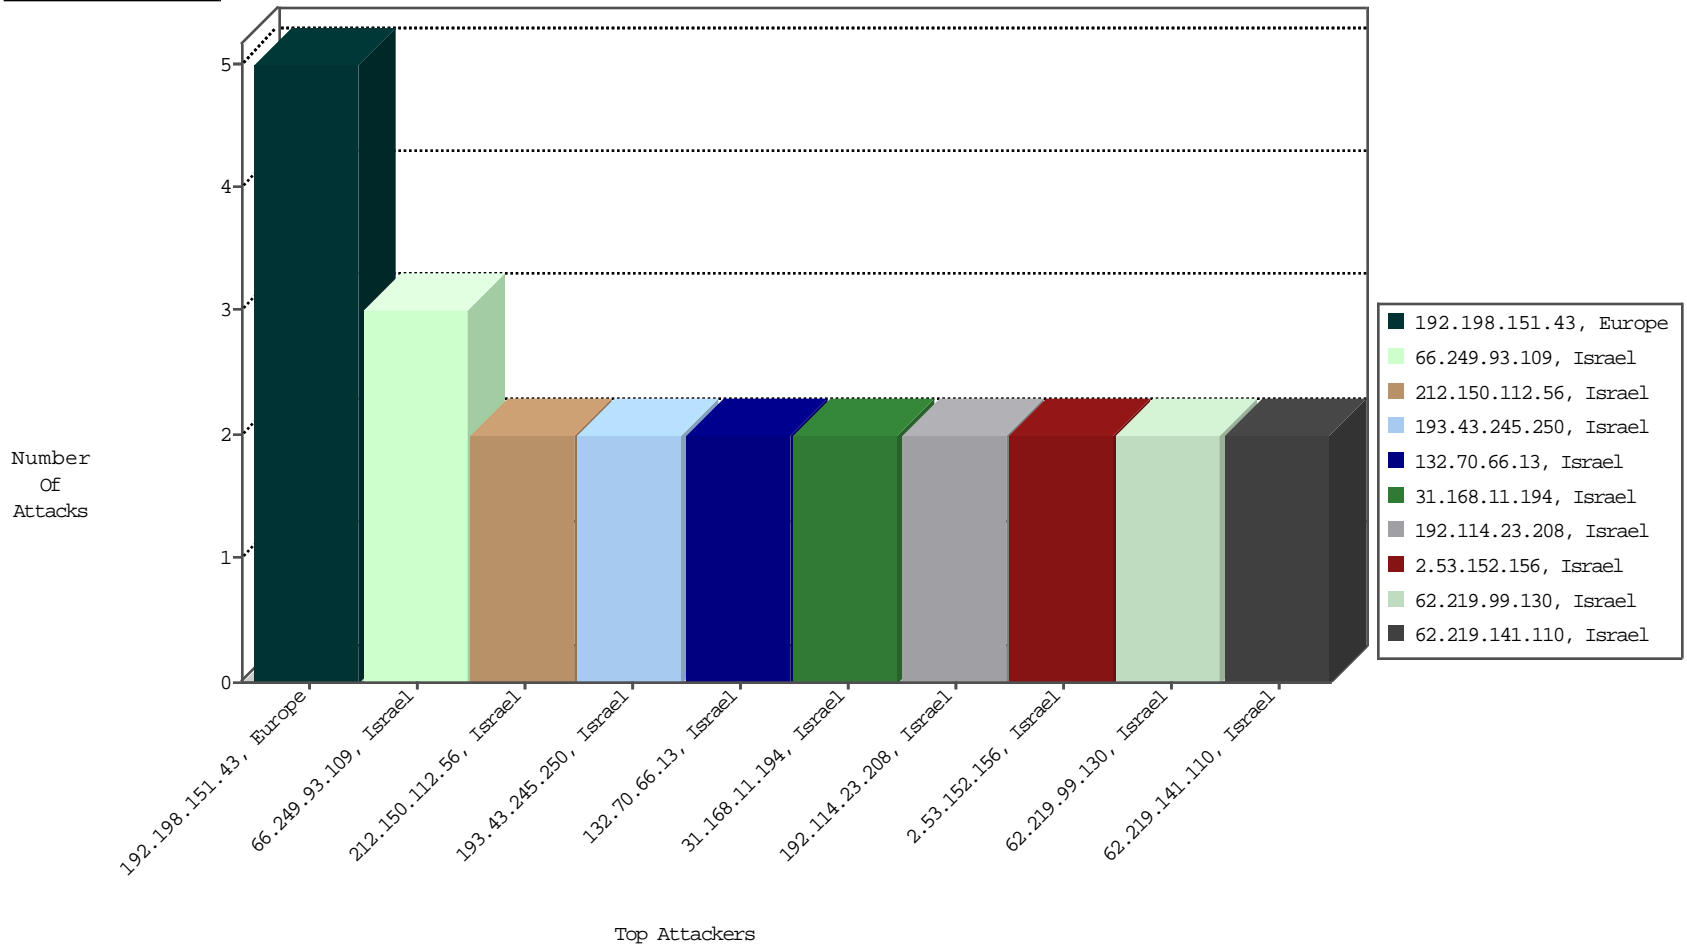

Focused IP Under Attack Daily Report

Top Targets

Top Attackers

Top Attackers In DDoS-Defence

Attacker Address	Attacker Geo	Target Address	Site	Signature	Device Action	DP_location.Location	Count
------------------	--------------	----------------	------	-----------	---------------	----------------------	-------

Top Attackers In IPS

Attacker Address	Attacker Geo	Target Address	Site	Signature	Device Action	Count
------------------	--------------	----------------	------	-----------	---------------	-------

Top Attackers In IDS