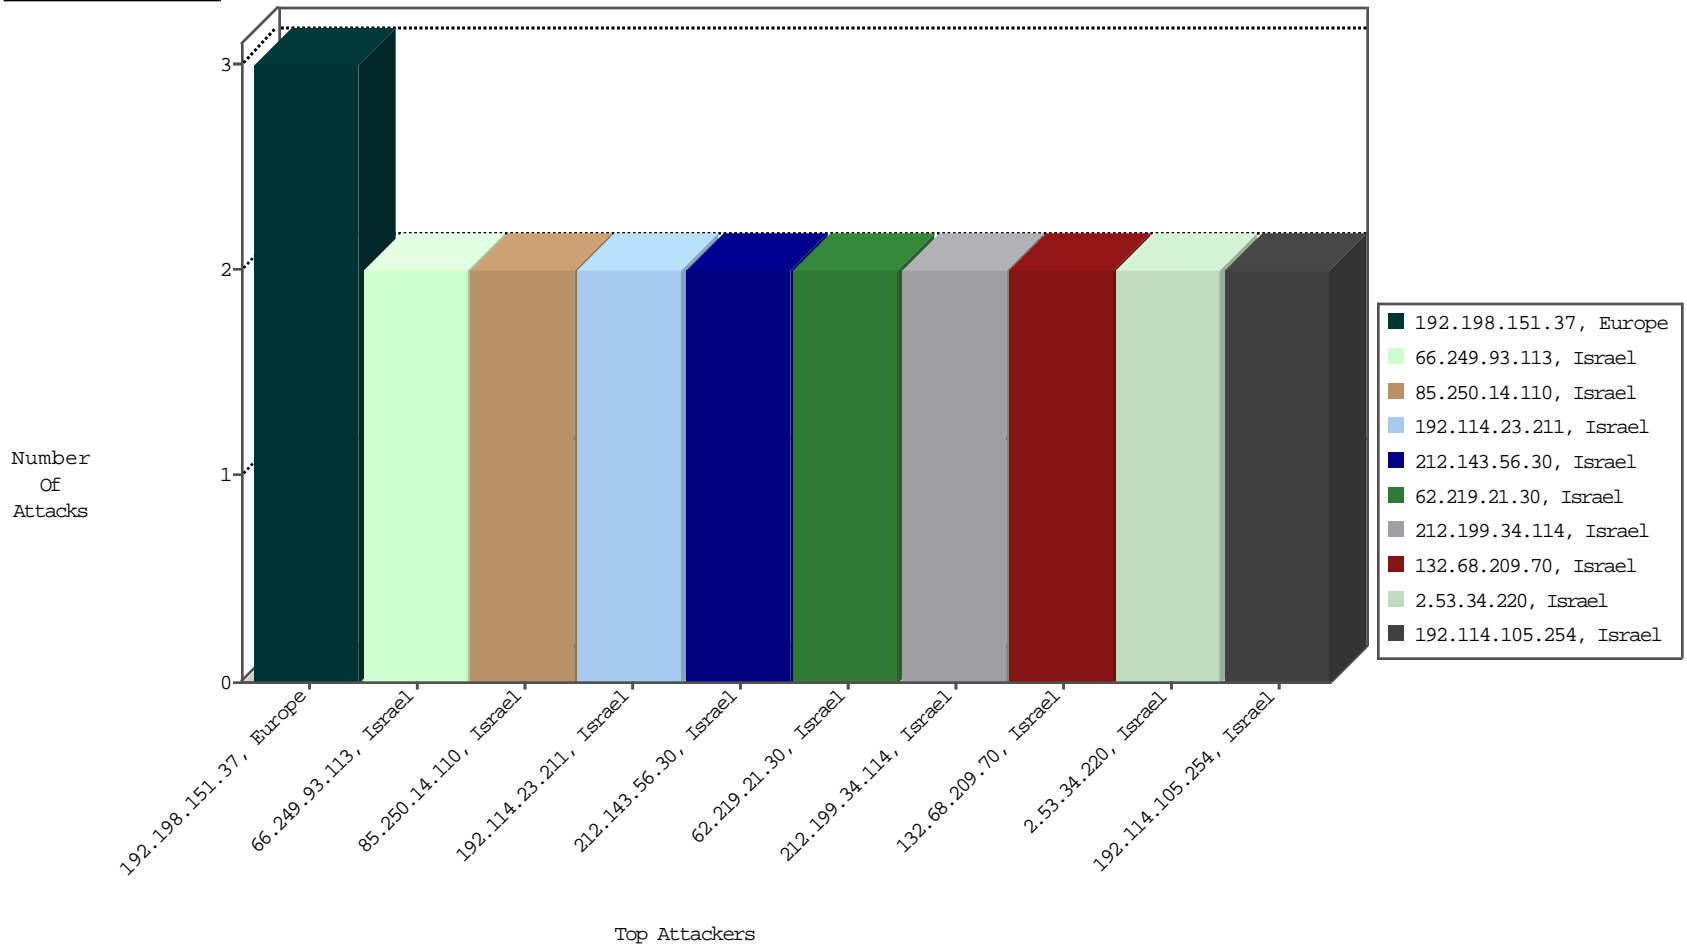

Focused IP Under Attack Daily Report

Top Targets

Top Attackers

Top Attackers In DDoS-Defence

Attacker Address	Attacker Geo	Target Address	Site	Signature	Device Action	DP_location.Location	Count
------------------	--------------	----------------	------	-----------	---------------	----------------------	-------

05-03-2016-09:06:04 to 05-03-2016-10:06:04

Top Attackers In IPS

Attacker Address	Attacker Geo	Target Address	Site	Signature	Device Action	Count
------------------	--------------	----------------	------	-----------	---------------	-------