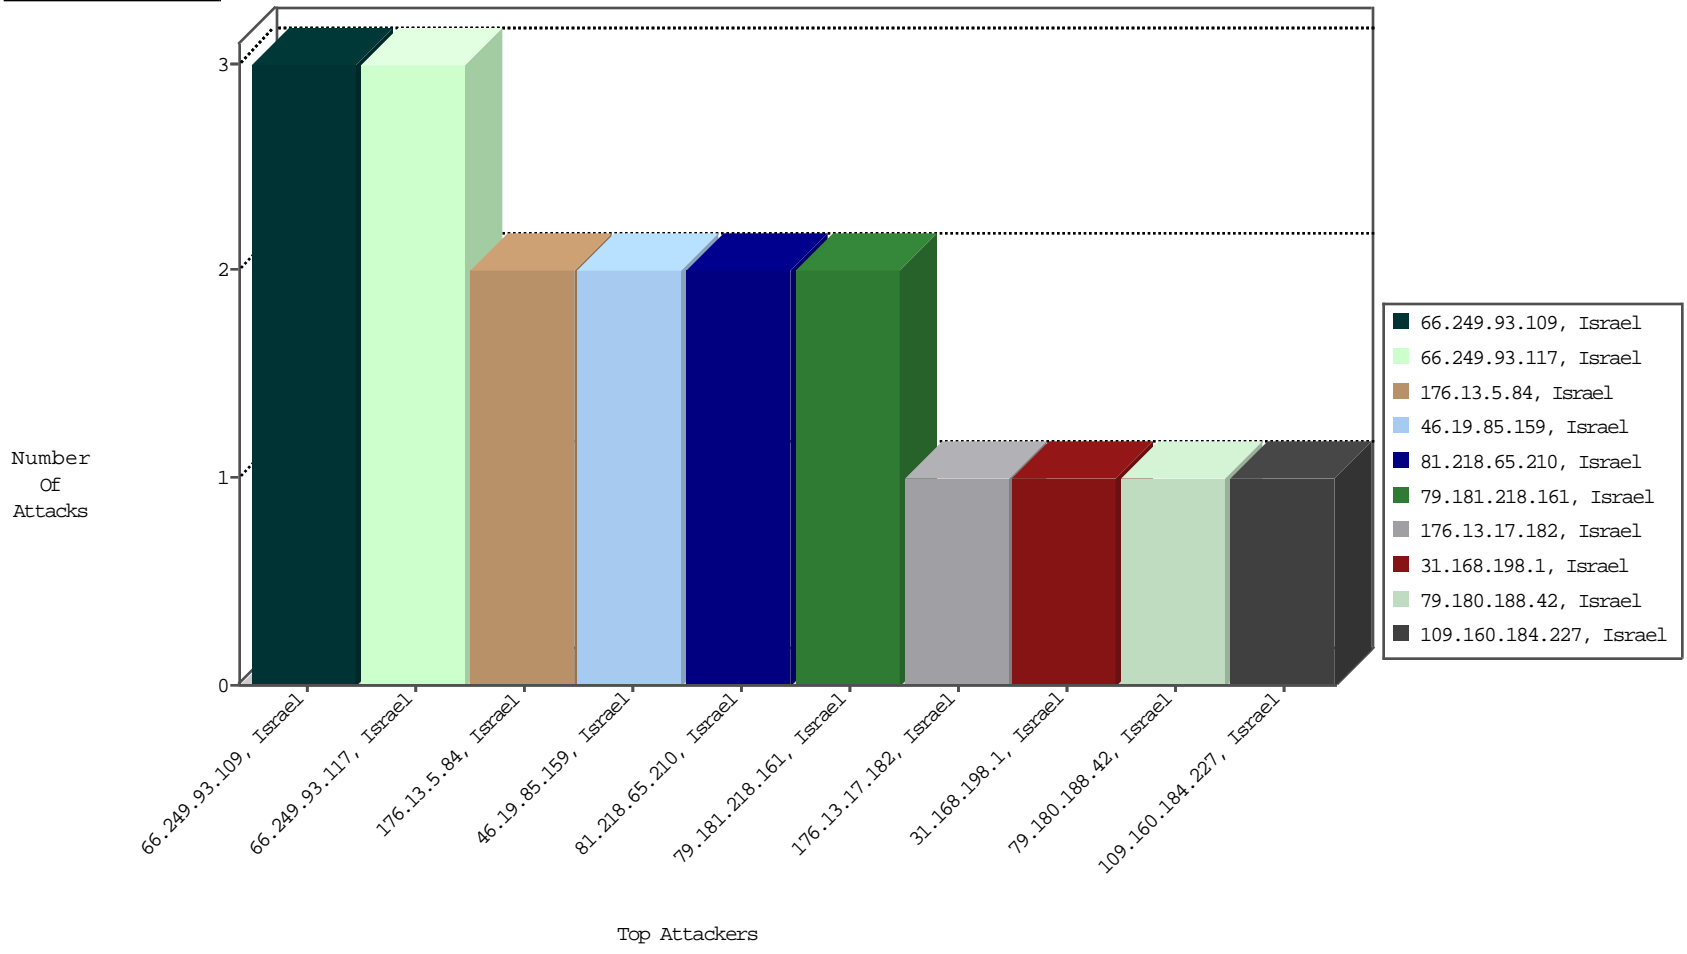

Focused IP Under Attack Daily Report

Top Targets

Top Attackers

Top Attackers In DDoS-Defence

Attacker Address	Attacker Geo	Target Address	Site	Signature	Device Action	DP_location.Location	Count
81.218.65.210	Israel	147.237.0.121		Block_Udp_All_Nets	drop	EEL-Isreal	2

05-02-2016-01:07:04 to 05-02-2016-02:07:04

Top Attackers In IPS

Attacker Address	Attacker Geo	Target Address	Site	Signature	Device Action	Count
------------------	--------------	----------------	------	-----------	---------------	-------

Top Attackers In IDS

Attacker Address	Attacker Geo	Target Address	Site	Signature	Count
------------------	--------------	----------------	------	-----------	-------

Top Attackers In FW

Attacker Address	Attacker Geo	Target Address	Site Name	Signature	Device Action	Count	
149.88.158.152	Israel	147.237.0.121		Geo-location enforcement	Geo-location inbound enforcement	drop	225
185.3.147.128	Israel	147.237.0.121		Bad TCP sequence	Invalid ACK number	monitor	2
185.3.147.230	Israel	147.237.0.121		Bad TCP sequence	Invalid ACK number	monitor	1
188.120.154.61	Israel	147.237.0.121		Bad TCP sequence	Invalid ACK number	monitor	1