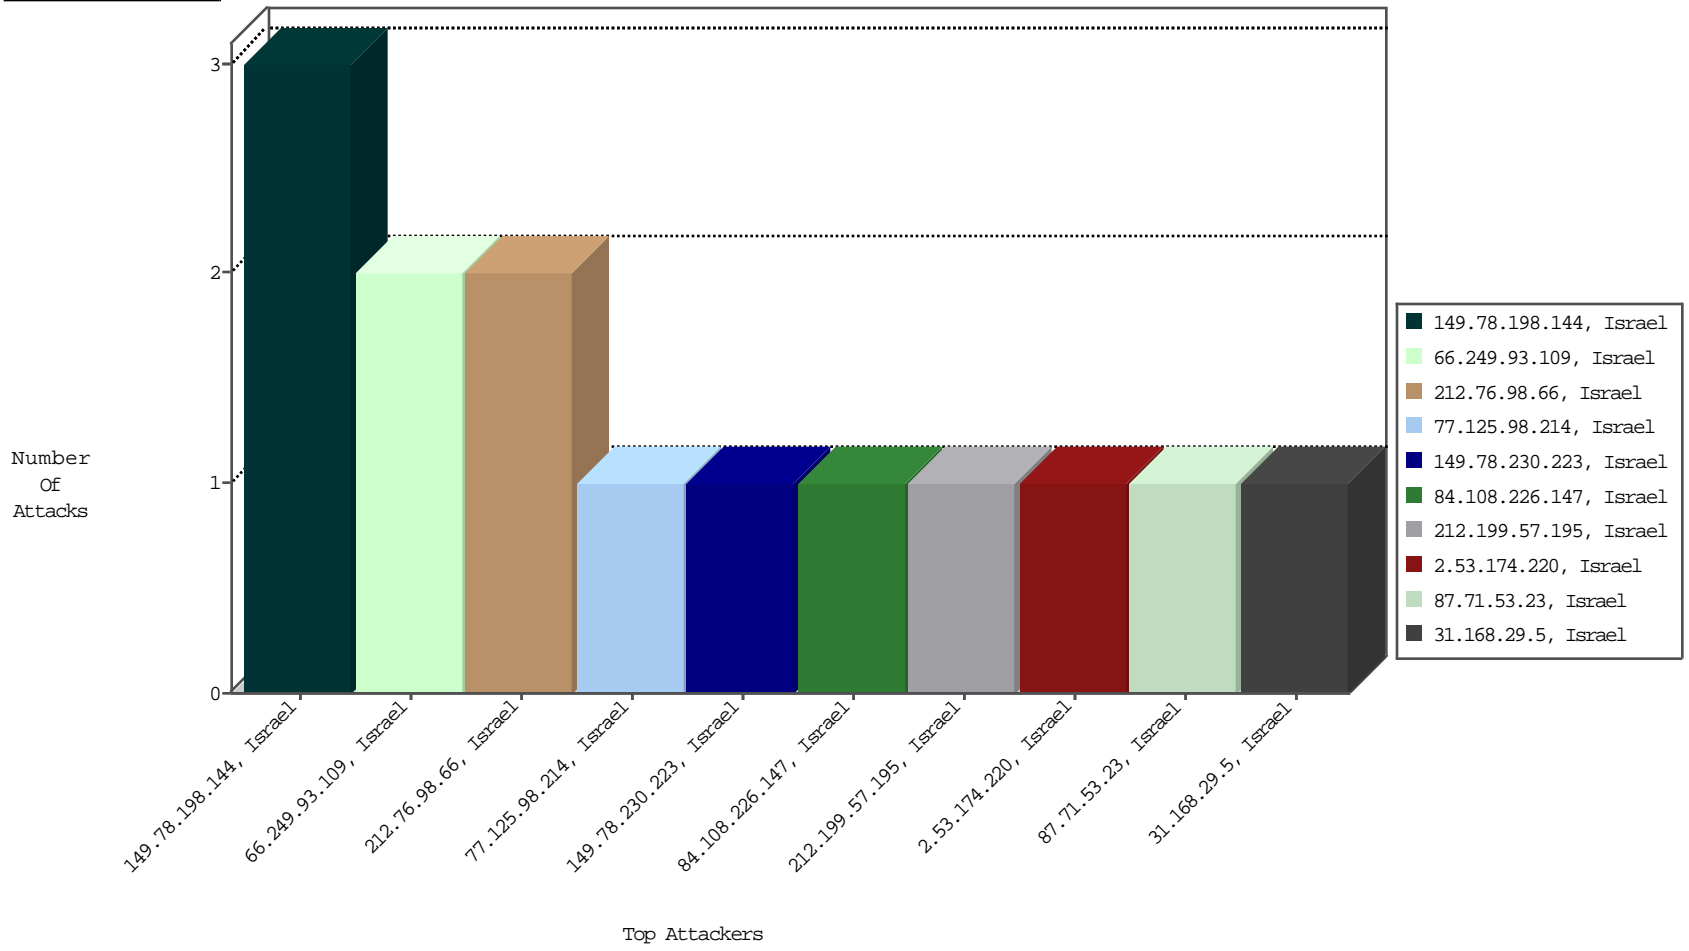

Focused IP Under Attack Daily Report

Top Targets

Top Attackers

Top Attackers In DDoS-Defence

Attacker Address	Attacker Geo	Target Address	Site	Signature	Device Action	DP_location.Location	Count
------------------	--------------	----------------	------	-----------	---------------	----------------------	-------

Top Attackers In IPS

Attacker Address	Attacker Geo	Target Address	Site	Signature	Device Action	Count
------------------	--------------	----------------	------	-----------	---------------	-------

Top Attackers In IDS

Attacker Address	Attacker Geo	Target Address	Site	Signature	Count
------------------	--------------	----------------	------	-----------	-------

Top Attackers In FW

Attacker Address	Attacker Geo	Target Address	Site	Name	Signature	Device Action	Count
188.86.61.247	Spain	147.237.0.121		Geo-location enforcement	Geo-location inbound enforcement	drop	498
149.88.80.192	Israel	147.237.0.121		Geo-location enforcement	Geo-location inbound enforcement	drop	183
23.16.169.24	Canada	147.237.0.121		Geo-location enforcement	Geo-location inbound enforcement	drop	178
2.53.183.33	Israel	147.237.0.121		SYN Attack	SYN -> SYN-ACK -> RST	reject	25
176.13.1.152	Israel	147.237.0.121		Bad TCP sequence	SYN retransmit with different window scale	monitor	1
5.22.131.115	Israel	147.237.0.121		Bad TCP sequence	Invalid ACK number	monitor	1
2.53.174.220	Israel	147.237.0.121		Bad TCP sequence	SYN+ACK retransmit with different window scale	monitor	1
5.22.131.11	Israel	147.237.0.121		Bad TCP sequence	Invalid ACK number	monitor	1