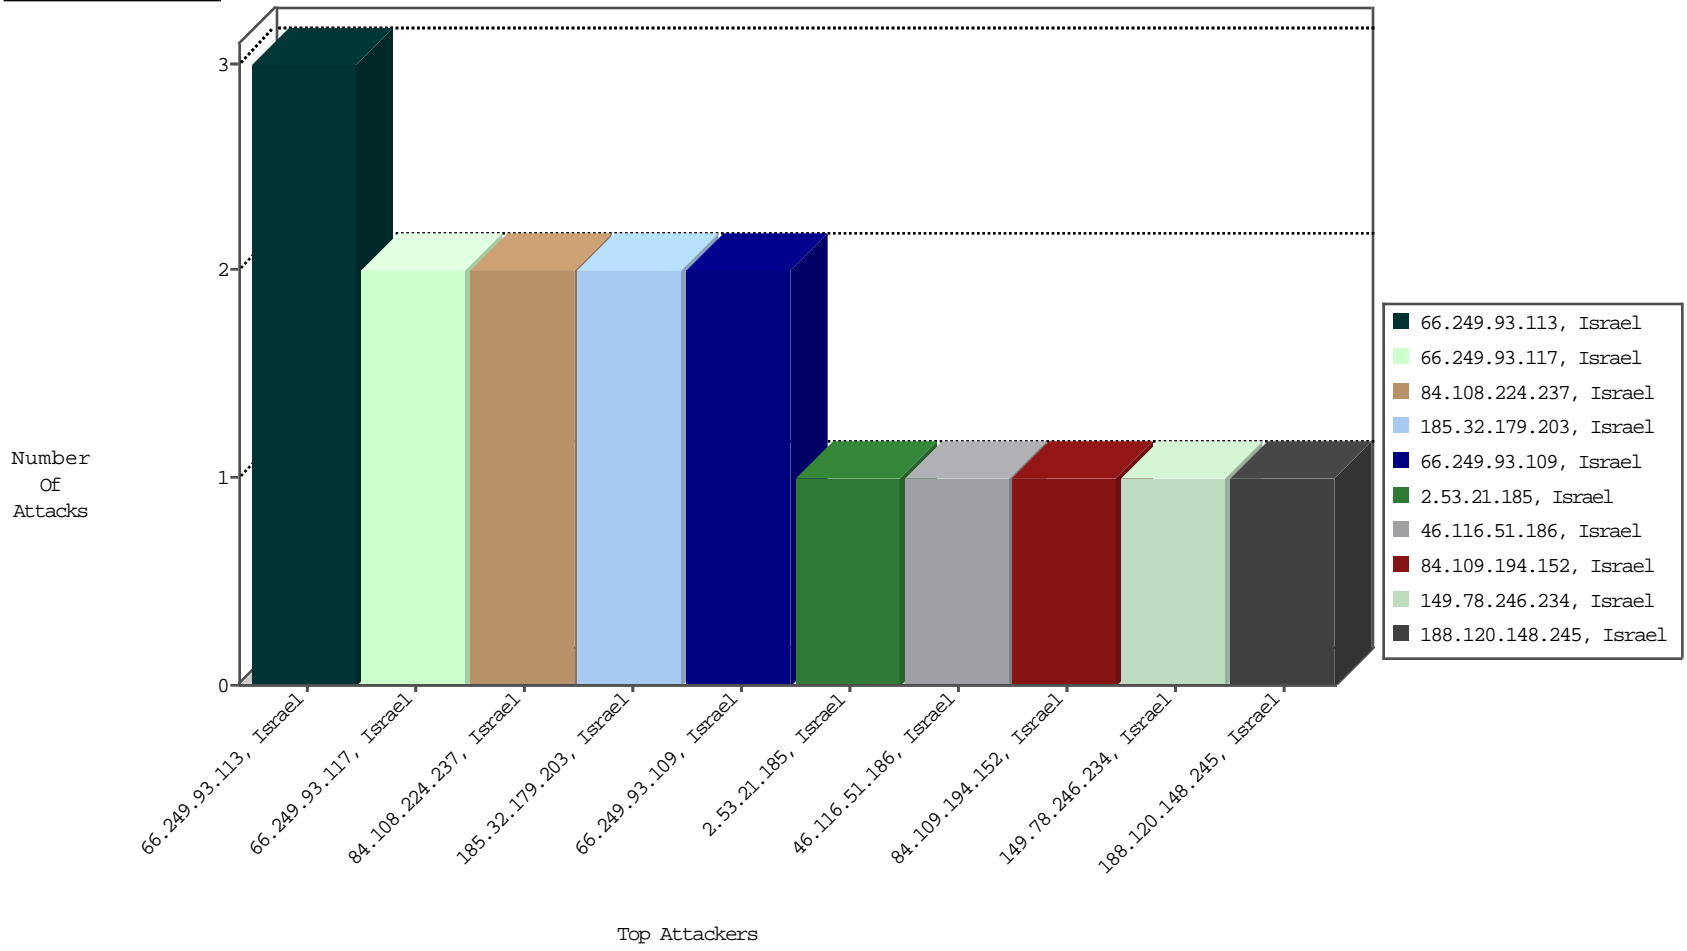

Focused IP Under Attack Daily Report

Top Targets

Top Attackers

Top Attackers In DDoS-Defence

Attacker Address	Attacker Geo	Target Address	Site	Signature	Device Action	DP_location.Location	Count
81.218.65.210	Israel	147.237.0.121		Block_Udp_All_Nets	drop	EEL-Isreal	1

05-01-2016-23:06:04 to 05-02-2016-00:06:04

Top Attackers In IPS

Attacker Address	Attacker Geo	Target Address	Site	Signature	Device Action	Count
------------------	--------------	----------------	------	-----------	---------------	-------