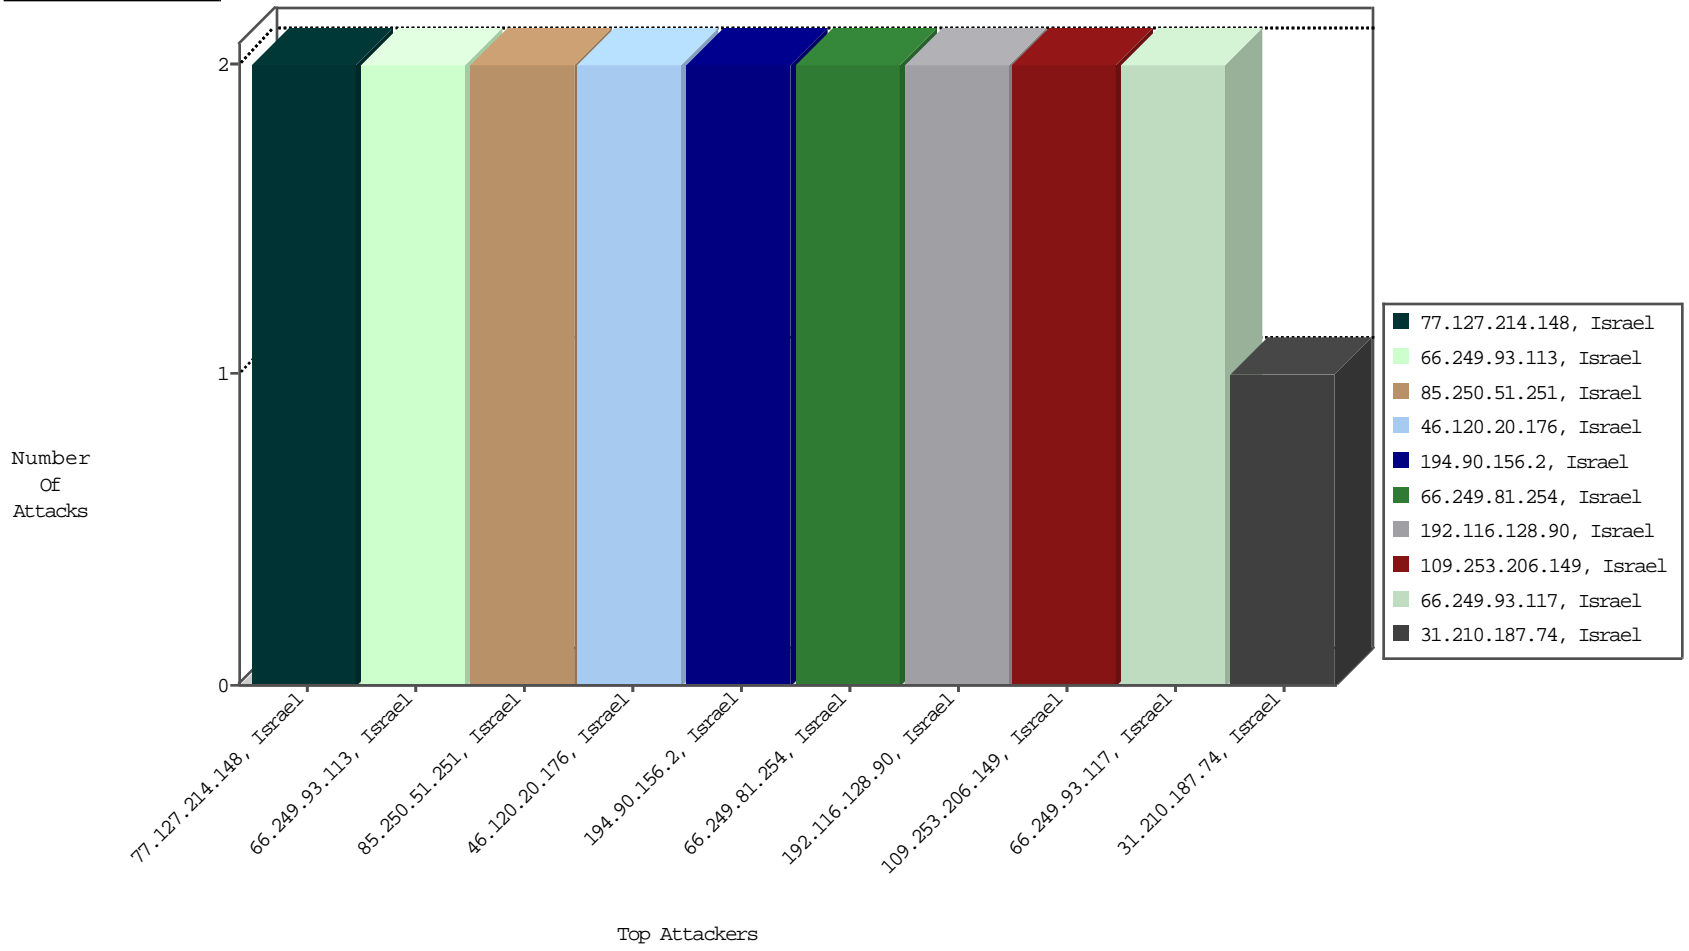

Focused IP Under Attack Daily Report

Top Targets

Top Attackers

Top Attackers In DDoS-Defence

Attacker Address	Attacker Geo	Target Address	Site	Signature	Device Action	DP_location.Location	Count
------------------	--------------	----------------	------	-----------	---------------	----------------------	-------

Top Attackers In IPS

Attacker Address	Attacker Geo	Target Address	Site	Signature	Device Action	Count
------------------	--------------	----------------	------	-----------	---------------	-------

Top Attackers In IDS