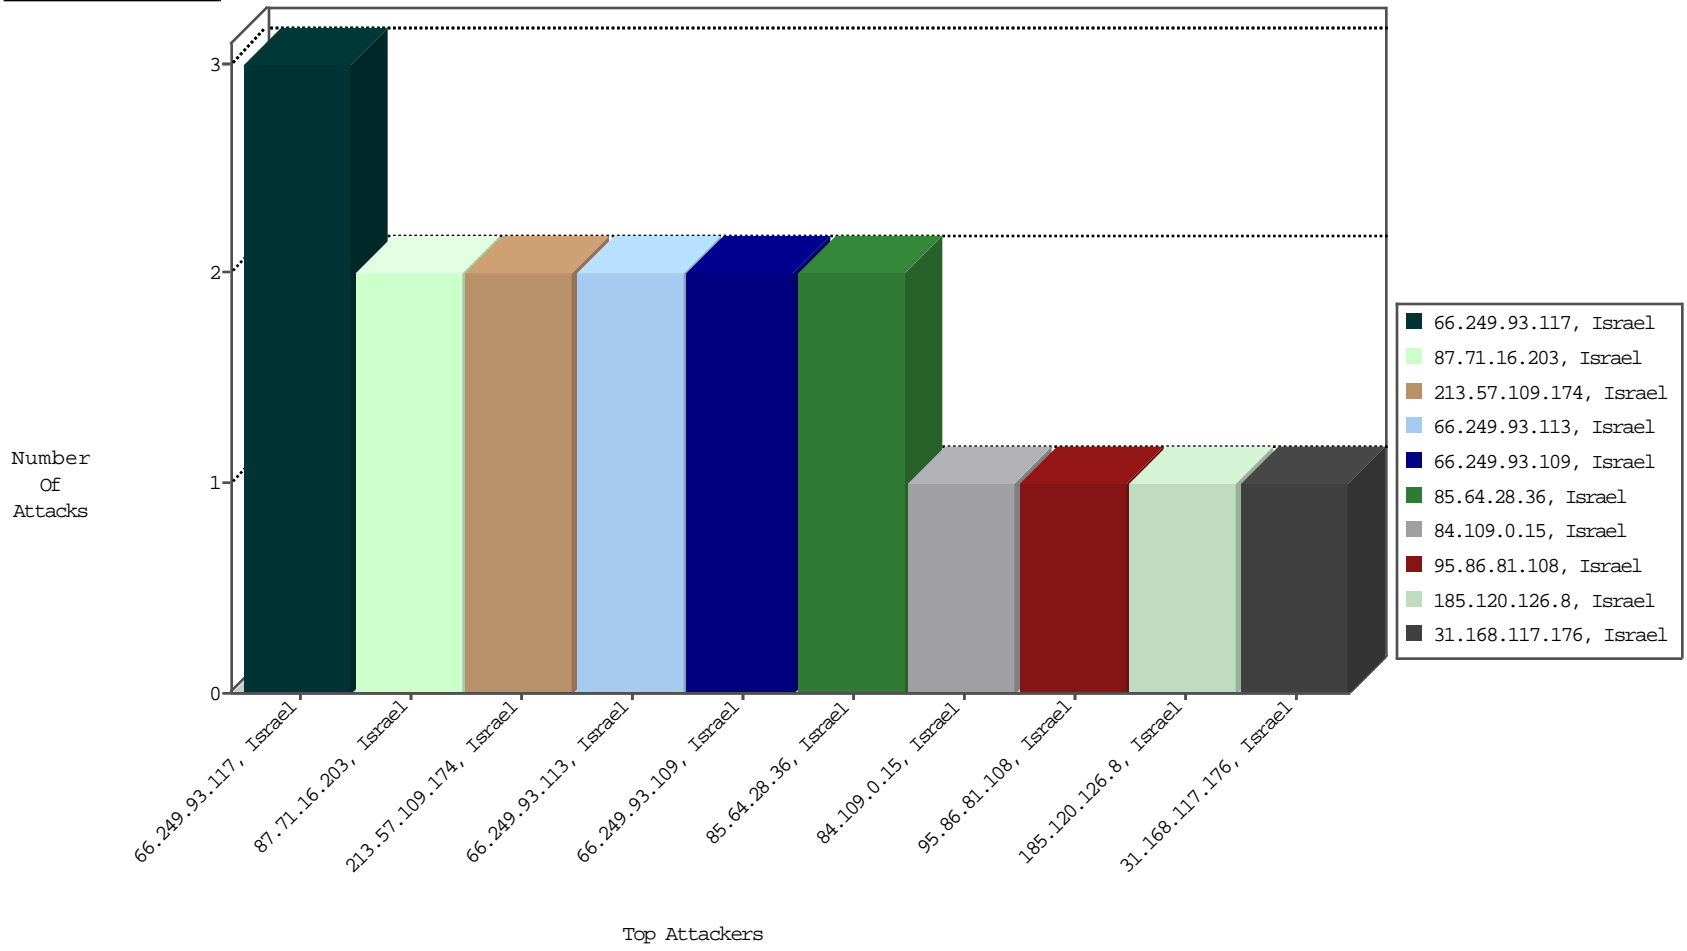

Focused IP Under Attack Daily Report

Top Targets

Top Attackers

Top Attackers In DDoS-Defence

Attacker Address	Attacker Geo	Target Address	Site	Signature	Device Action	DP_location.Location	Count
------------------	--------------	----------------	------	-----------	---------------	----------------------	-------

Top Attackers In IPS

Attacker Address	Attacker Geo	Target Address	Site	Signature	Device Action	Count
------------------	--------------	----------------	------	-----------	---------------	-------

Top Attackers In IDS