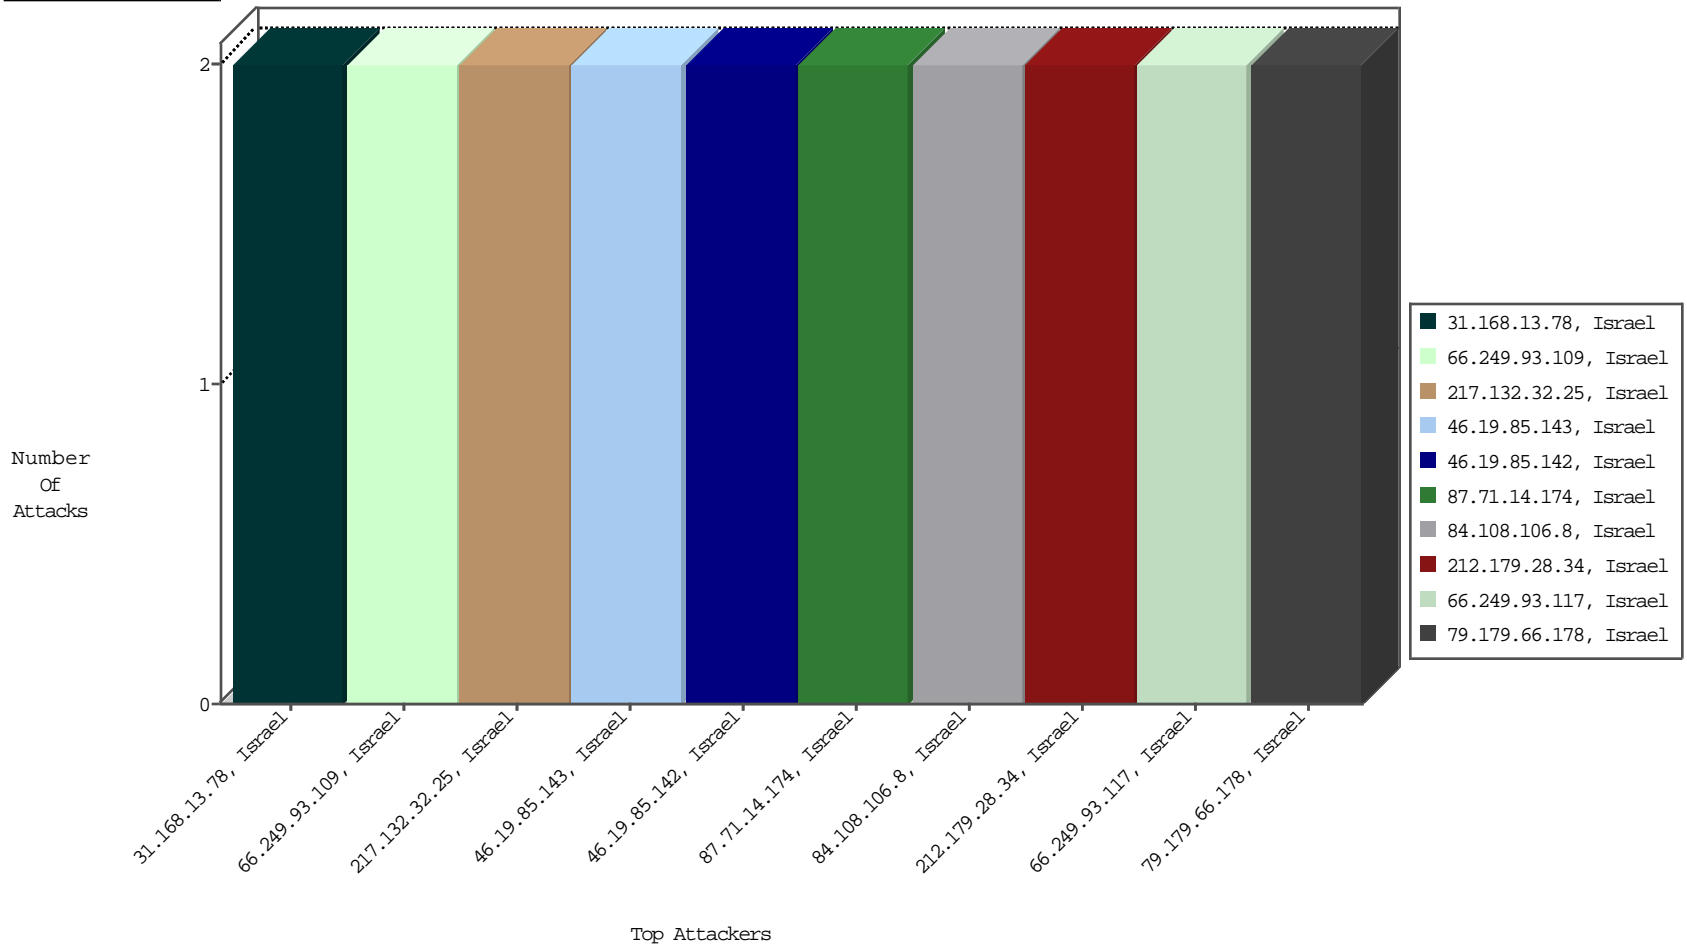

Focused IP Under Attack Daily Report

Top Targets

Top Attackers

Top Attackers In DDoS-Defence

Attacker Address	Attacker Geo	Target Address	Site	Signature	Device Action	DP_location.Location	Count
81.218.65.210	Israel	147.237.0.121		Block_Udp_All_Nets	drop	EEL-Isreal	1

Top Attackers In IPS

Attacker Address	Attacker Geo	Target Address	Site	Signature	Device Action	Count
------------------	--------------	----------------	------	-----------	---------------	-------

Top Attackers In IDS