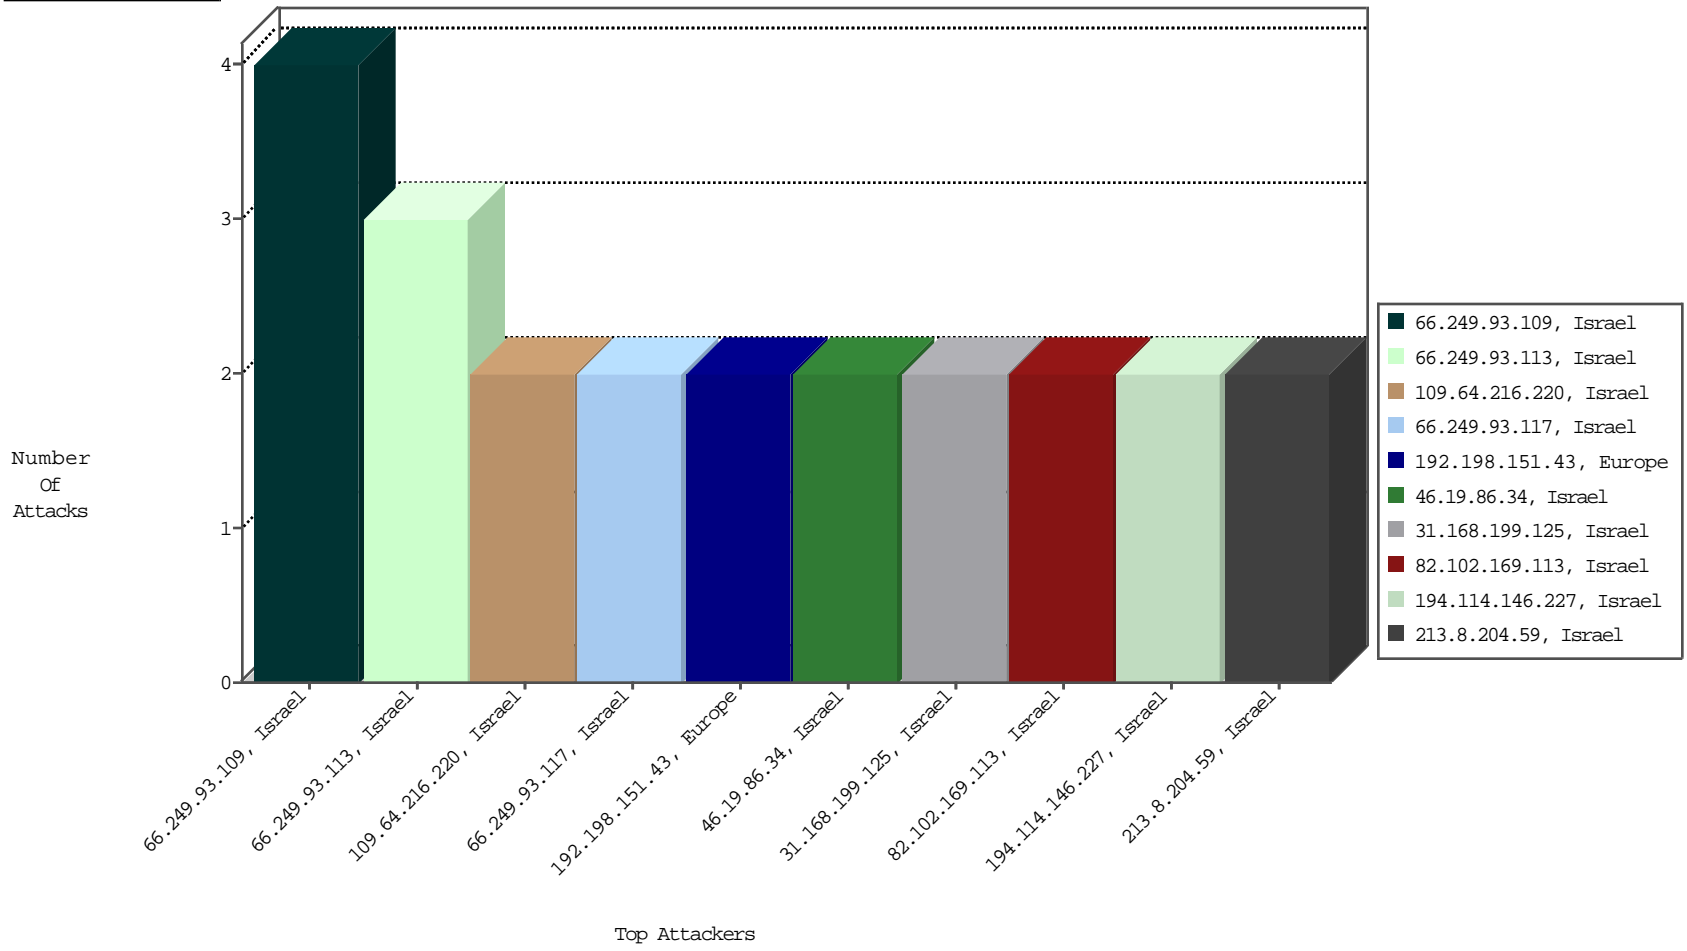

Focused IP Under Attack Daily Report

Top Targets

Top Attackers

Top Attackers In DDoS-Defence

Attacker Address	Attacker Geo	Target Address	Site	Signature	Device Action	DP_location.Location	Count
------------------	--------------	----------------	------	-----------	---------------	----------------------	-------

Top Attackers In IPS

Attacker Address	Attacker Geo	Target Address	Site	Signature	Device Action	Count
------------------	--------------	----------------	------	-----------	---------------	-------

Top Attackers In IDS