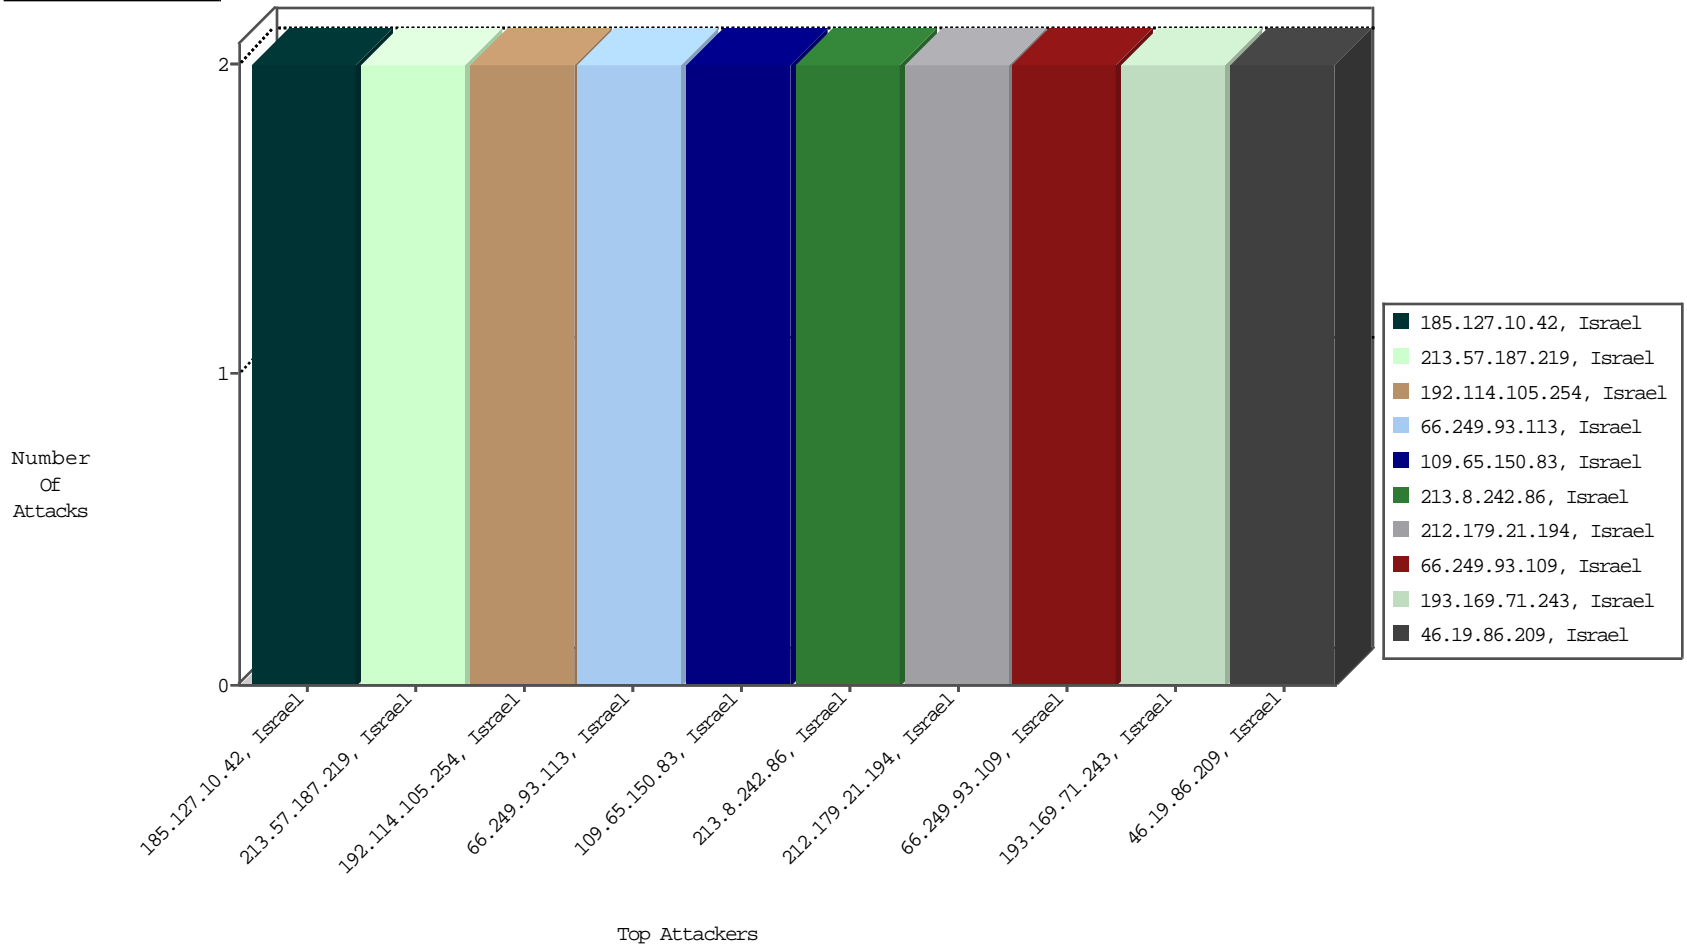

Focused IP Under Attack Daily Report

Top Targets

Top Attackers

Top Attackers In DDoS-Defence

Attacker Address	Attacker Geo	Target Address	Site	Signature	Device Action	DP_location.Location	Count
------------------	--------------	----------------	------	-----------	---------------	----------------------	-------

Top Attackers In IPS

Attacker Address	Attacker Geo	Target Address	Site	Signature	Device Action	Count
------------------	--------------	----------------	------	-----------	---------------	-------

Top Attackers In IDS