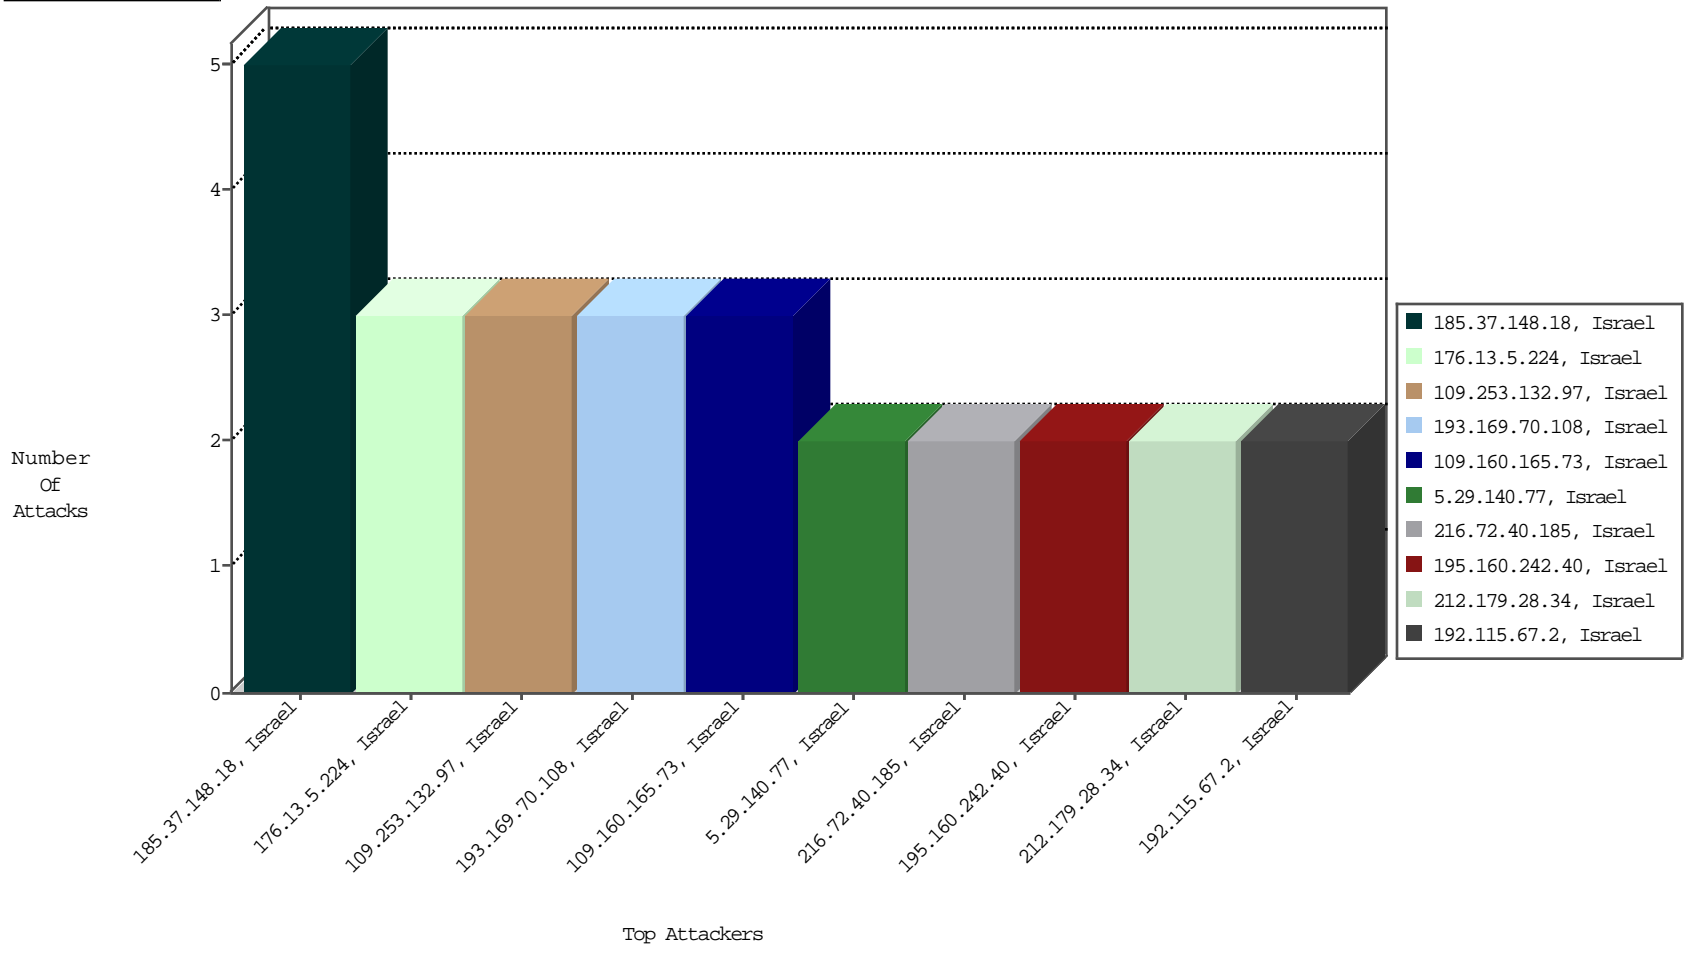

Focused IP Under Attack Daily Report

Top Targets

Top Attackers

Top Attackers In DDoS-Defence

Attacker Address	Attacker Geo	Target Address	Site	Signature	Device Action	DP_location.Location	Count
------------------	--------------	----------------	------	-----------	---------------	----------------------	-------

Top Attackers In IPS

Attacker Address	Attacker Geo	Target Address	Site	Signature	Device Action	Count
------------------	--------------	----------------	------	-----------	---------------	-------

Top Attackers In IDS