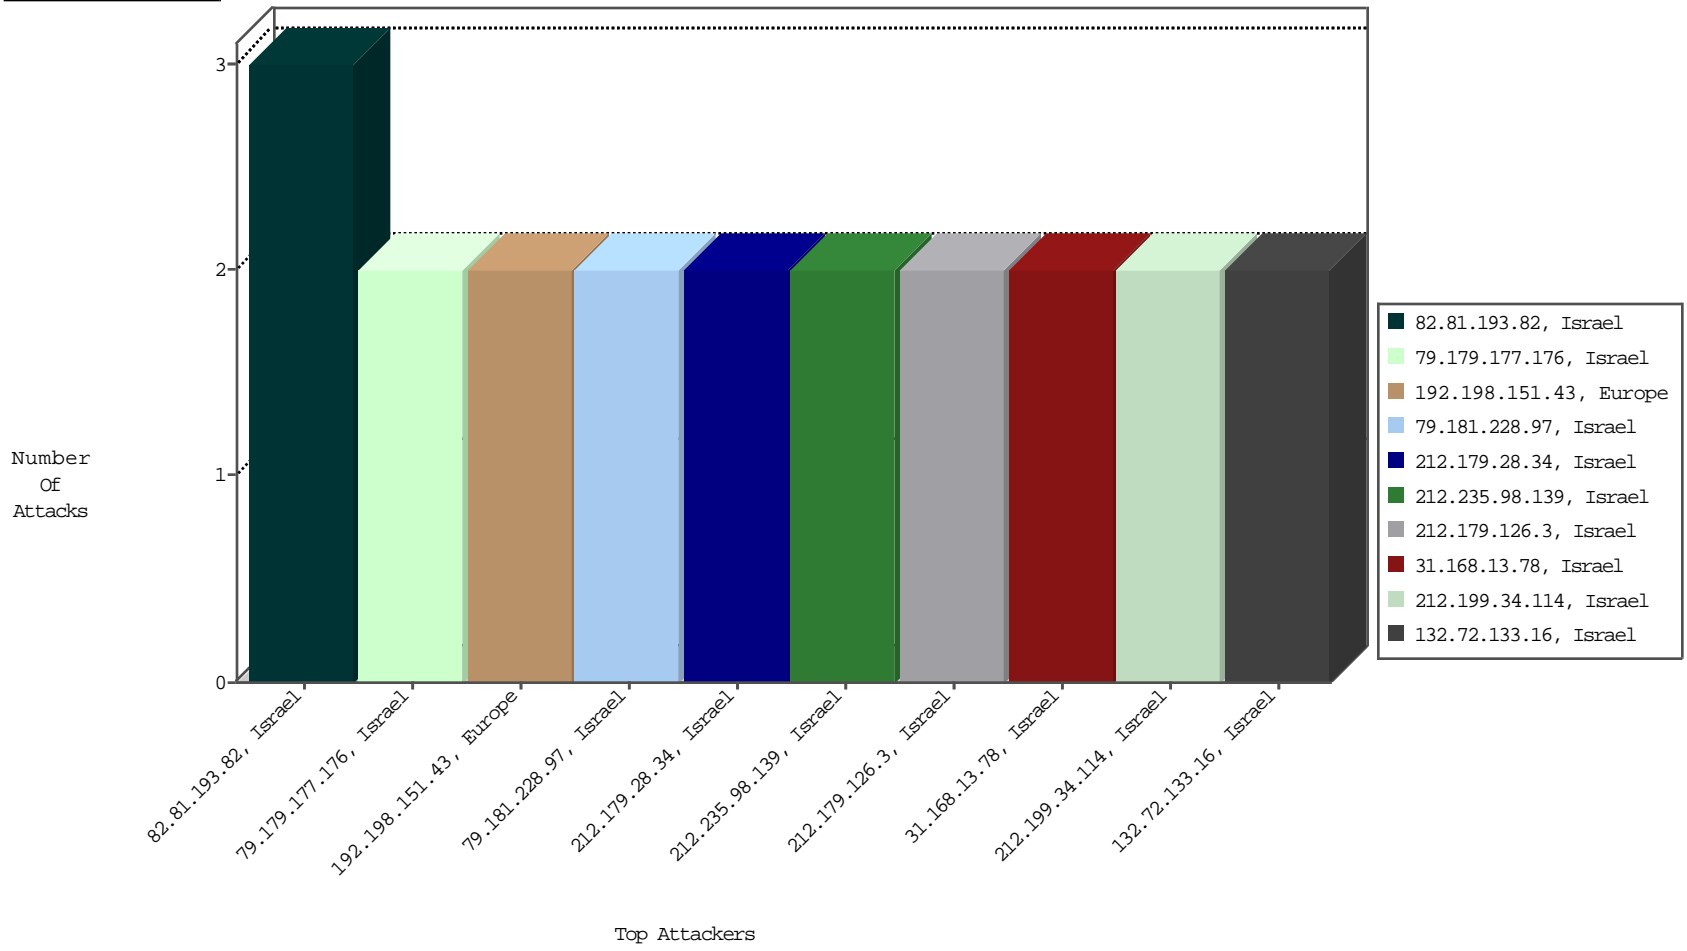

Focused IP Under Attack Daily Report

Top Targets

Top Attackers

Top Attackers In DDoS-Defence

Attacker Address	Attacker Geo	Target Address	Site	Signature	Device Action	DP_location.Location	Count
------------------	--------------	----------------	------	-----------	---------------	----------------------	-------

05-01-2016-13:06:07 to 05-01-2016-14:06:07

Top Attackers In IPS

Attacker Address	Attacker Geo	Target Address	Site	Signature	Device Action	Count
------------------	--------------	----------------	------	-----------	---------------	-------