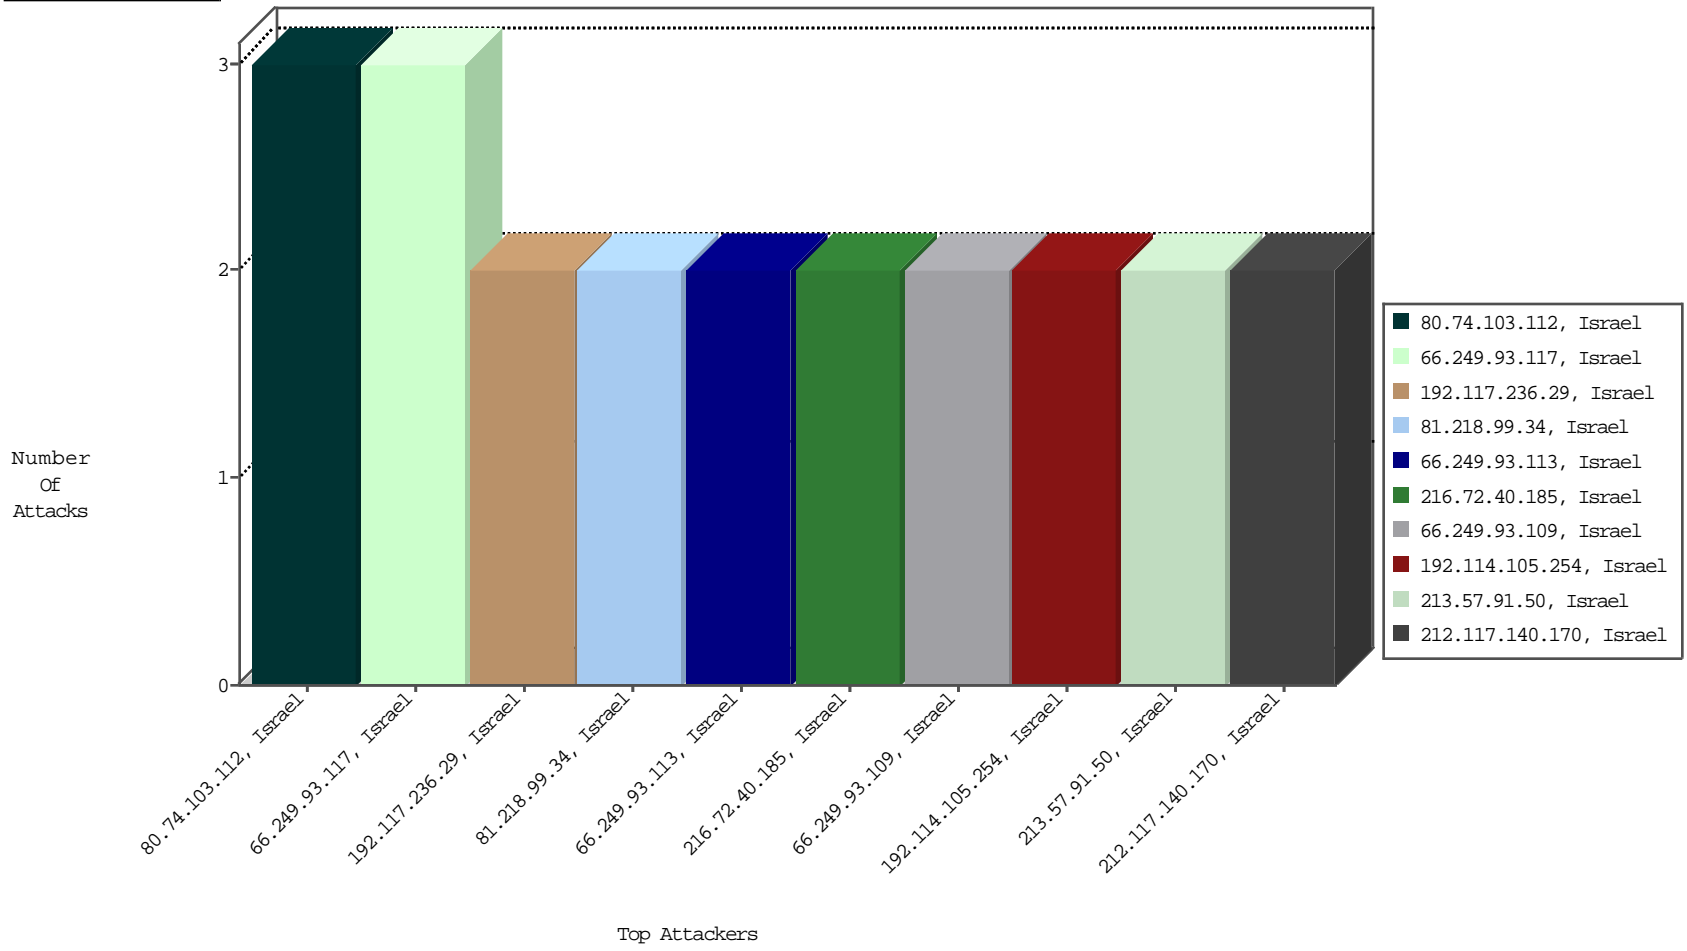

Focused IP Under Attack Daily Report

Top Targets

Top Attackers

Top Attackers In DDoS-Defence

Attacker Address	Attacker Geo	Target Address	Site	Signature	Device Action	DP_location.Location	Count
------------------	--------------	----------------	------	-----------	---------------	----------------------	-------