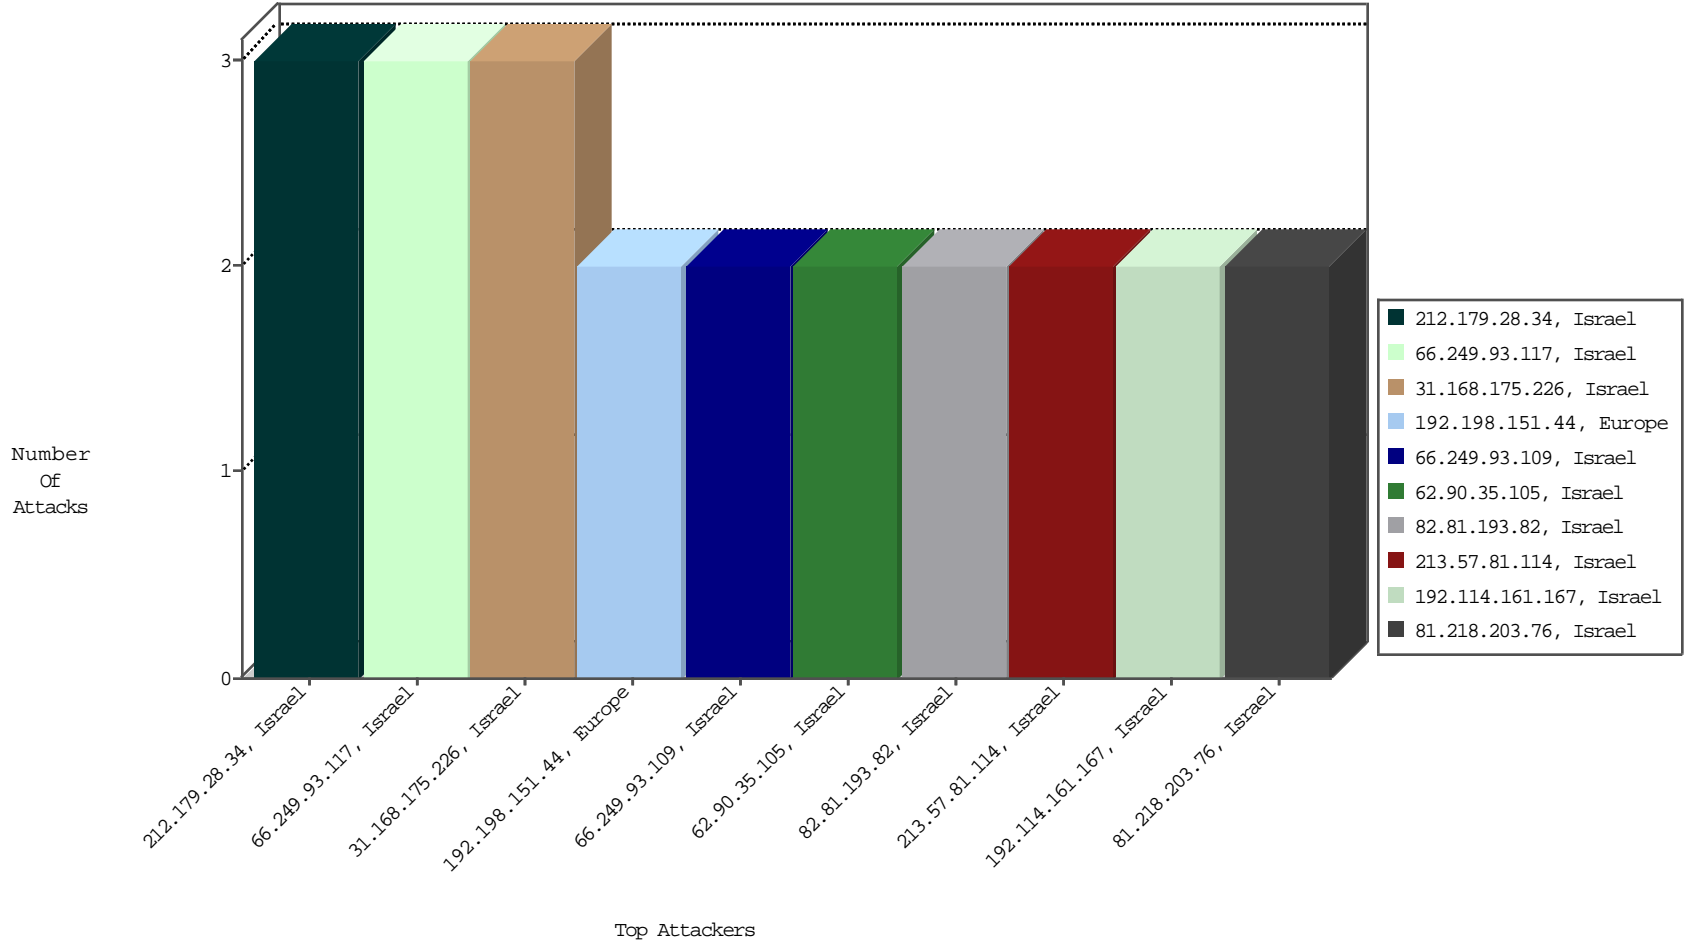

# Focused IP Under Attack Daily Report

Top Targets

Top Attackers

Top Attackers In DDoS-Defence

Attacker Address	Attacker Geo	Target Address	Site	Signature	Device Action	DP_location.Location	Count
------------------	--------------	----------------	------	-----------	---------------	----------------------	-------

Top Attackers In IPS

Attacker Address	Attacker Geo	Target Address	Site	Signature	Device Action	Count
------------------	--------------	----------------	------	-----------	---------------	-------

Top Attackers In IDS